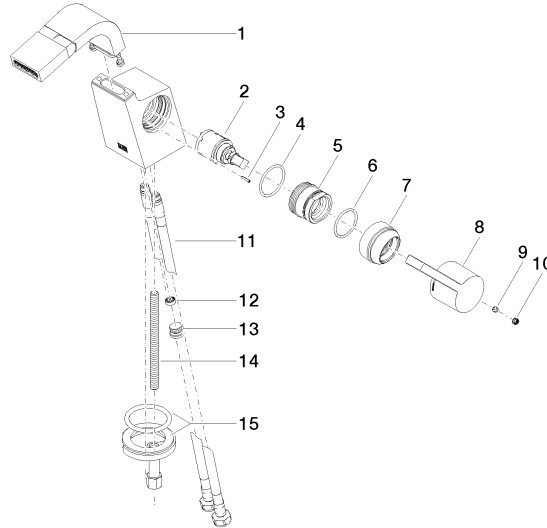

CL.1 Single-lever bidet mixer without pop-up waste - Dark Chrome

CL.1

33 600 705

- 145mm projection
- pivotable spout 30°
- rectangular, air-enriched flow
- height of mixer 190 mm
- height up to aerator 113 mm
- hole diameter 35 mm
- 2x screw-in M 8 x 1 pressure hose, leak-tested
- max. flow 6 l/min
- WRAS 240202007

mm [inches]

Flow rate chart

Certificates

WRAS_240202007.

33 600 705

Parts for other finishes can be found here: [Chrome](#)

Spare parts list

No.	Item Number	Name	Quantity used	Delivery time
1	90 11 70 004 00-19	spout	1	20
2	90 15 05 042 00 90	cartridge	1	2
3	09 31 11 152 90	pin	1	2
4	09 14 10 137 90	seal	1	2
5	09 24 04 294 90	sleeve	1	2
6	90 14 10 063 00 90	seal	1	2
7	09 28 30 029-19	cover	1	60
8	09 20 67 010-19	handle	1	60
9	90 31 11 030 00 90	pin	1	2
10	90 31 20 109 00 90	plug	1	2
11	04 30 04 100 00 90	hose	2	2
12	09 23 01 034 90	flow reducer	1	2
13	04 31 20 039 11 90	plug	1	2
14	09 31 11 012 90	pin	1	2
15	04 30 11 038 75 90	fixing set	1	2