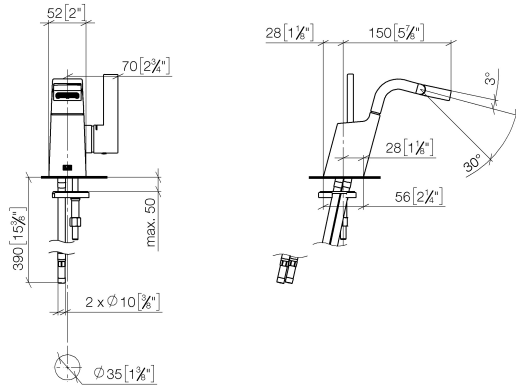

CL.1 Single-lever bidet mixer without pop-up waste - Dark Chrome

CL.1

33 600 705

- 145mm projection
- pivotable spout 30°
- rectangular, air-enriched flow
- height of mixer 190 mm
- height up to aerator 113 mm
- hole diameter 35 mm
- 2x screw-in M 8 x 1 pressure hose, leak-tested
- max. flow 6 l/min
- WRAS 240202007

mm [inches]

Flow rate chart

Certificates

WRAS_240202007.

33 600 705

Parts for other finishes can be found here: [Chrome](#)

Spare parts list

No.	Item Number	Name	Quantity used	Delivery time
1	90 11 70 004 00-19	spout	1	20
2	90 15 05 042 00 90	cartridge	1	2
3	09 31 11 152 90	pin	1	2
4	09 14 10 137 90	seal	1	2
5	09 24 04 294 90	sleeve	1	2
6	90 14 10 063 00 90	seal	1	2
7	09 28 30 029-19	cover	1	60
8	09 20 67 010-19	handle	1	60
9	90 31 11 030 00 90	pin	1	2
10	90 31 20 109 00 90	plug	1	2
11	04 30 04 100 00 90	hose	2	2
12	09 23 01 034 90	flow reducer	1	2
13	04 31 20 039 11 90	plug	1	2
14	09 31 11 012 90	pin	1	2
15	04 30 11 038 75 90	fixing set	1	2