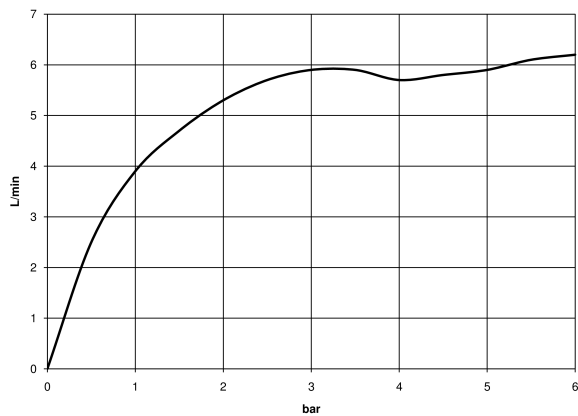

CL.1 Single-lever bidet mixer without pop-up waste - Brushed Champagne (22kt Gold)

CL.1

33 600 705

- 145mm projection
- pivotable spout 30°
- rectangular, air-enriched flow
- height of mixer 190 mm
- height up to aerator 113 mm
- hole diameter 35 mm
- 2x screw-in M 8 x 1 pressure hose, leak-tested
- max. flow 6 l/min
- WRAS 240202007

	Brushed Champagne (22kt Gold)	33 600 705-46
	Chrome	33 600 705-00
	Brushed Platinum	33 600 705-06
	Dark Chrome	33 600 705-19
	Champagne (22kt Gold)	33 600 705-47
	Brushed Dark Platinum	33 600 705-99

33 600 705
mm [inches]

Flow rate chart

Certificates

WRAS_240202007.

33 600 705
Parts for other
finishes can be found
here: [Chrome](#)

Spare parts list

No.	Item Number	Name	Quantity used	Delivery time
1	90 11 70 004 00-46	spout	1	-
Spare part can no longer be ordered, please order the replacement item				
2	90 15 05 042 00 90	cartridge	1	2
3	09 31 11 152 90	pin	1	2
4	09 14 10 137 90	seal	1	2
5	09 24 04 294 90	sleeve	1	2
6	90 14 10 063 00 90	seal	1	2
7	09 28 30 029-46	cover	1	60
8	09 20 67 010-46	handle	1	60
9	90 31 11 030 00 90	pin	1	2
10	90 31 20 109 00 90	plug	1	2
11	04 30 04 100 00 90	hose	2	2
12	09 23 01 034 90	flow reducer	1	2
13	04 31 20 039 11 90	plug	1	2
14	09 31 11 012 90	pin	1	2
15	04 30 11 038 75 90	fixing set	1	2