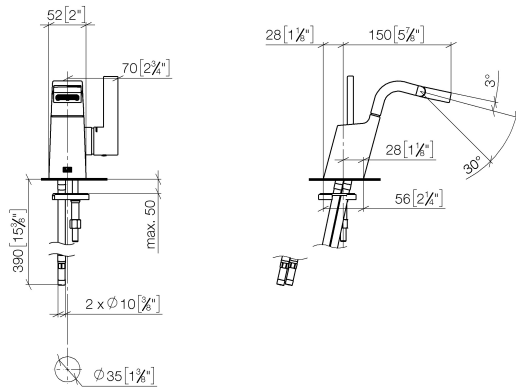

CL.1 Single-lever bidet mixer without pop-up waste - Brushed Champagne (22kt Gold)

CL.1

33 600 705

- 145mm projection
- pivotable spout 30°
- rectangular, air-enriched flow
- height of mixer 190 mm
- height up to aerator 113 mm
- hole diameter 35 mm
- 2x screw-in M 8 x 1 pressure hose, leak-tested
- max. flow 6 l/min
- WRAS 240202007

	Brushed Champagne (22kt Gold)	33 600 705-46
	Chrome	33 600 705-00
	Brushed Platinum	33 600 705-06
	Dark Chrome	33 600 705-19
	Champagne (22kt Gold)	33 600 705-47
	Brushed Dark Platinum	33 600 705-99

33 600 705
mm [inches]

Flow rate chart

Certificates

WRAS_240202007.

33 600 705
Parts for other
finishes can be found
here: [Chrome](#)

Spare parts list

No.	Item Number	Name	Quantity used	Delivery time
1	90 11 70 004 00-46	spout	1	-
Spare part can no longer be ordered, please order the replacement item				
2	90 15 05 042 00 90	cartridge	1	2
3	09 31 11 152 90	pin	1	2
4	09 14 10 137 90	seal	1	2
5	09 24 04 294 90	sleeve	1	2
6	90 14 10 063 00 90	seal	1	2
7	09 28 30 029-46	cover	1	60
8	09 20 67 010-46	handle	1	60
9	90 31 11 030 00 90	pin	1	2
10	90 31 20 109 00 90	plug	1	2
11	04 30 04 100 00 90	hose	2	2
12	09 23 01 034 90	flow reducer	1	2
13	04 31 20 039 11 90	plug	1	2
14	09 31 11 012 90	pin	1	2
15	04 30 11 038 75 90	fixing set	1	2