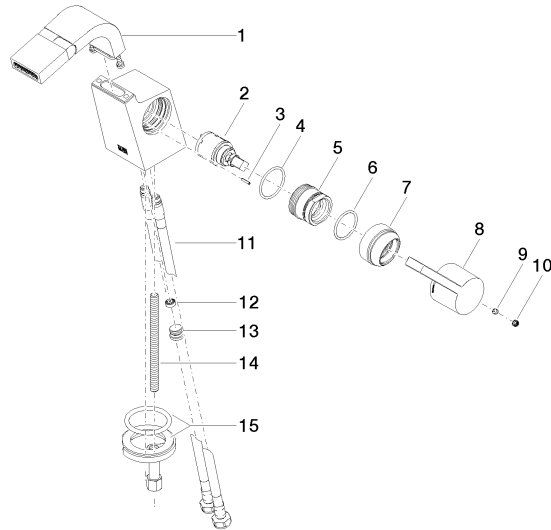

CL.1 Single-lever bidet mixer without pop-up waste - Brushed Champagne (22kt Gold)

CL.1

33 600 705

- 145mm projection
- pivotable spout 30°
- rectangular, air-enriched flow
- height of mixer 190 mm
- height up to aerator 113 mm
- hole diameter 35 mm
- 2x screw-in M 8 x 1 pressure hose, leak-tested
- max. flow 6 l/min
- WRAS 240202007

	Brushed Champagne (22kt Gold)	33 600 705-46
	Chrome	33 600 705-00
	Brushed Platinum	33 600 705-06
	Dark Chrome	33 600 705-19
	Champagne (22kt Gold)	33 600 705-47
	Brushed Dark Platinum	33 600 705-99

33 600 705
mm [inches]

Flow rate chart

Certificates

WRAS_240202007.

33 600 705
Parts for other
finishes can be found
here: [Chrome](#)

Spare parts list

No.	Item Number	Name	Quantity used	Delivery time
1	90 11 70 004 00-46	spout	1	-
Spare part can no longer be ordered, please order the replacement item				
2	90 15 05 042 00 90	cartridge	1	2
3	09 31 11 152 90	pin	1	2
4	09 14 10 137 90	seal	1	2
5	09 24 04 294 90	sleeve	1	2
6	90 14 10 063 00 90	seal	1	2
7	09 28 30 029-46	cover	1	60
8	09 20 67 010-46	handle	1	60
9	90 31 11 030 00 90	pin	1	2
10	90 31 20 109 00 90	plug	1	2
11	04 30 04 100 00 90	hose	2	2
12	09 23 01 034 90	flow reducer	1	2
13	04 31 20 039 11 90	plug	1	2
14	09 31 11 012 90	pin	1	2
15	04 30 11 038 75 90	fixing set	1	2