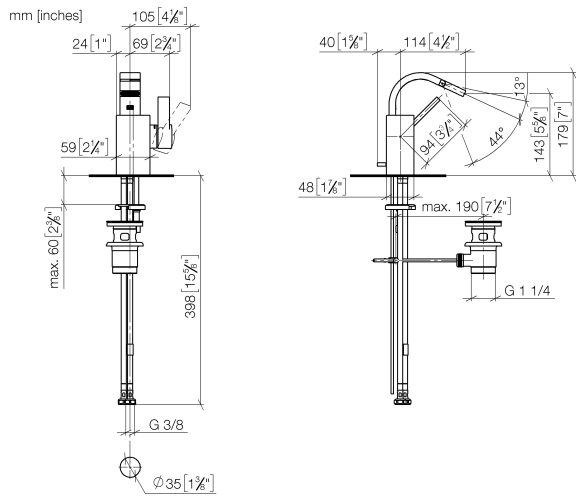

Single-lever bidet mixer with pop-up waste - Platinum

MEM

33 600 782

- 110mm projection
- ball-joint pivotable through 44°
- rectangular, air-enriched flow
- height of mixer 180 mm
- height up to aerator 140 mm
- hole diameter 35 mm
- 2x screw-in M 10 x 1 pressure hose, leak-tested
- max. flow 6 l/min
- WRAS 1807016

33 600 782

Flow rate chart

Certificates

LGA_28444. WRAS_1807016. WRAS_240202017.

33 600 782

Parts for other
finishes can be found
here: [Chrome](#)

Single-lever bidet mixer with pop-up waste - Platinum

MEM

33 600 782

Spare parts list

| No. | Item Number | Name | Quantity used | Delivery time |
|-----|--------------------|--------------|---------------|---------------|
| 1 | 90 28 22 265 00-08 | spout | 1 | 40 |
| 2 | 09 20 78 032-08 | handle | 1 | 40 |
| 3 | 90 15 05 042 00 90 | cartridge | 1 | 2 |
| 4 | 09 24 04 288 90 | nut | 1 | 2 |
| 5 | 09 14 10 137 90 | seal | 1 | 2 |
| 6 | 90 14 10 063 00 90 | seal | 1 | 2 |
| 7 | 09 31 11 152 90 | pin | 1 | 2 |
| 8 | 09 28 30 028-08 | cover | 1 | 40 |
| 9 | 09 20 78 057-08 | handle | 1 | 40 |
| 10 | 90 31 11 063 00 90 | pin | 1 | 2 |
| 11 | 90 31 20 109 00 90 | plug | 1 | 2 |
| 12 | 09 14 10 042 90 | seal | 1 | 2 |
| 13 | 09 24 04 289-08 | nipple | 1 | 40 |
| 14 | 09 14 10 166 90 | seal | 1 | 2 |
| 15 | 09 24 04 290 90 | nipple | 1 | 2 |
| 16 | 09 31 09 080-08 | pull-rod | 1 | 40 |
| 17 | 04 30 04 104 00 90 | hose | 2 | 2 |
| 18 | 09 14 10 132 90 | seal | 1 | 2 |
| 19 | 09 31 20 027 10-00 | plug | 1 | 10 |
| 20 | 04 30 11 038 75 90 | fixing set | 1 | 2 |
| 21 | 09 31 11 012 90 | pin | 1 | 2 |
| 22 | 90 11 01 001 00-08 | pop-up waste | 1 | 40 |