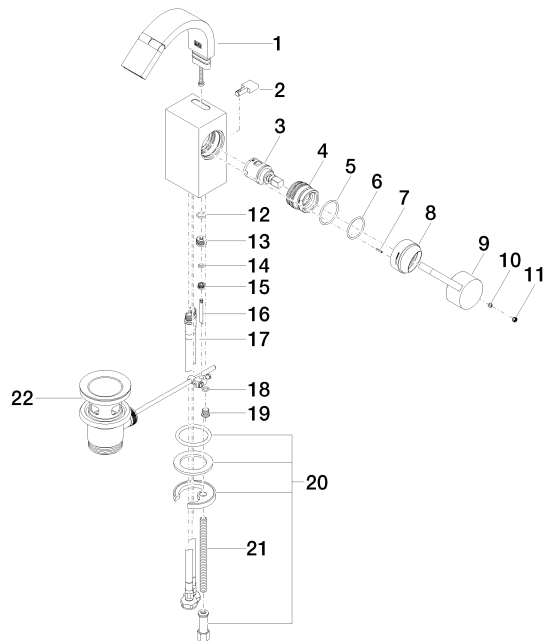

Single-lever bidet mixer with pop-up waste - Platinum

MEM

33 600 782

- 110mm projection
- ball-joint pivotable through 44°
- rectangular, air-enriched flow
- height of mixer 180 mm
- height up to aerator 140 mm
- hole diameter 35 mm
- 2x screw-in M 10 x 1 pressure hose, leak-tested
- max. flow 6 l/min
- WRAS 1807016

33 600 782

Flow rate chart

Certificates

LGA_28444. WRAS_1807016. WRAS_240202017.

33 600 782

Parts for other
finishes can be found
here: [Chrome](#)

Single-lever bidet mixer with pop-up waste - Platinum

MEM

33 600 782

Spare parts list

| No. | Item Number | Name | Quantity used | Delivery time |
|-----|--------------------|--------------|---------------|---------------|
| 1 | 90 28 22 265 00-08 | spout | 1 | 40 |
| 2 | 09 20 78 032-08 | handle | 1 | 40 |
| 3 | 90 15 05 042 00 90 | cartridge | 1 | 2 |
| 4 | 09 24 04 288 90 | nut | 1 | 2 |
| 5 | 09 14 10 137 90 | seal | 1 | 2 |
| 6 | 90 14 10 063 00 90 | seal | 1 | 2 |
| 7 | 09 31 11 152 90 | pin | 1 | 2 |
| 8 | 09 28 30 028-08 | cover | 1 | 40 |
| 9 | 09 20 78 057-08 | handle | 1 | 40 |
| 10 | 90 31 11 063 00 90 | pin | 1 | 2 |
| 11 | 90 31 20 109 00 90 | plug | 1 | 2 |
| 12 | 09 14 10 042 90 | seal | 1 | 2 |
| 13 | 09 24 04 289-08 | nipple | 1 | 40 |
| 14 | 09 14 10 166 90 | seal | 1 | 2 |
| 15 | 09 24 04 290 90 | nipple | 1 | 2 |
| 16 | 09 31 09 080-08 | pull-rod | 1 | 40 |
| 17 | 04 30 04 104 00 90 | hose | 2 | 2 |
| 18 | 09 14 10 132 90 | seal | 1 | 2 |
| 19 | 09 31 20 027 10-00 | plug | 1 | 10 |
| 20 | 04 30 11 038 75 90 | fixing set | 1 | 2 |
| 21 | 09 31 11 012 90 | pin | 1 | 2 |
| 22 | 90 11 01 001 00-08 | pop-up waste | 1 | 40 |