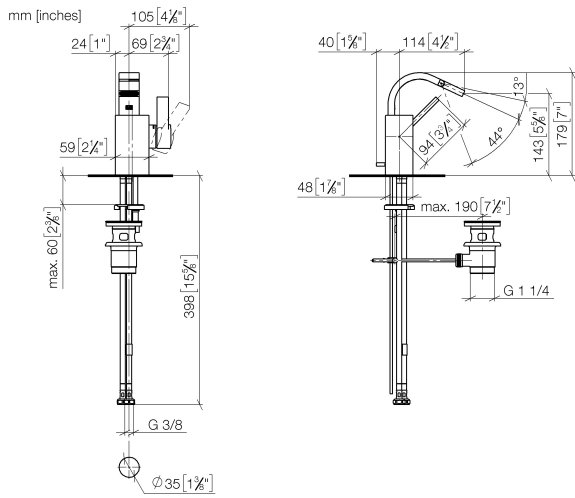

Single-lever bidet mixer with pop-up waste - Brushed Durabron (23kt Gold)

MEM

33 600 782

- 110mm projection
- ball-joint pivotable through 44°
- rectangular, air-enriched flow
- height of mixer 180 mm
- height up to aerator 140 mm
- hole diameter 35 mm
- 2x screw-in M 10 x 1 pressure hose, leak-tested
- max. flow 6 l/min
- WRAS 1807016

33 600 782

Flow rate chart

Certificates

LGA\_28444.      WRAS\_1807016.      WRAS\_240202017.

33 600 782

Parts for other  
finishes can be found  
here: [Chrome](#)

## Single-lever bidet mixer with pop-up waste - Brushed Durabrass (23kt Gold)

MEM

33 600 782

### Spare parts list

No.	Item Number	Name	Quantity used	Delivery time
1	90 28 22 265 00-28	spout	1	20
2	09 20 78 032-28	handle	1	20
3	90 15 05 042 00 90	cartridge	1	2
4	09 24 04 288 90	nut	1	2
5	09 14 10 137 90	seal	1	2
6	90 14 10 063 00 90	seal	1	2
7	09 31 11 152 90	pin	1	2
8	09 28 30 028-28	cover	1	20
9	09 20 78 057-28	handle	1	20
10	90 31 11 063 00 90	pin	1	2
11	90 31 20 109 00 90	plug	1	2
12	09 14 10 042 90	seal	1	2
13	09 24 04 289-28	nipple	1	20
14	09 14 10 166 90	seal	1	2
15	09 24 04 290 90	nipple	1	2
16	09 31 09 080-28	pull-rod	1	20
17	04 30 04 104 00 90	hose	2	2
18	09 14 10 132 90	seal	1	2
19	09 31 20 027 10-00	plug	1	10
20	04 30 11 038 75 90	fixing set	1	2
21	09 31 11 012 90	pin	1	2
22	90 11 01 001 00-28	pop-up waste	1	20