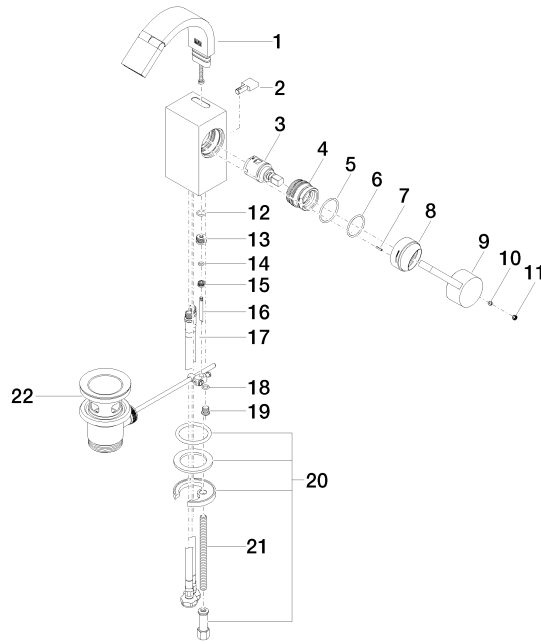

Single-lever bidet mixer with pop-up waste - Brushed Durabron (23kt Gold)

MEM

33 600 782

- 110mm projection
- ball-joint pivotable through 44°
- rectangular, air-enriched flow
- height of mixer 180 mm
- height up to aerator 140 mm
- hole diameter 35 mm
- 2x screw-in M 10 x 1 pressure hose, leak-tested
- max. flow 6 l/min
- WRAS 1807016

33 600 782

Flow rate chart

Certificates

LGA\_28444.      WRAS\_1807016.      WRAS\_240202017.

33 600 782

Parts for other  
finishes can be found  
here: [Chrome](#)

## Single-lever bidet mixer with pop-up waste - Brushed Durabrass (23kt Gold)

MEM

33 600 782

### Spare parts list

No.	Item Number	Name	Quantity used	Delivery time
1	90 28 22 265 00-28	spout	1	20
2	09 20 78 032-28	handle	1	20
3	90 15 05 042 00 90	cartridge	1	2
4	09 24 04 288 90	nut	1	2
5	09 14 10 137 90	seal	1	2
6	90 14 10 063 00 90	seal	1	2
7	09 31 11 152 90	pin	1	2
8	09 28 30 028-28	cover	1	20
9	09 20 78 057-28	handle	1	20
10	90 31 11 063 00 90	pin	1	2
11	90 31 20 109 00 90	plug	1	2
12	09 14 10 042 90	seal	1	2
13	09 24 04 289-28	nipple	1	20
14	09 14 10 166 90	seal	1	2
15	09 24 04 290 90	nipple	1	2
16	09 31 09 080-28	pull-rod	1	20
17	04 30 04 104 00 90	hose	2	2
18	09 14 10 132 90	seal	1	2
19	09 31 20 027 10-00	plug	1	10
20	04 30 11 038 75 90	fixing set	1	2
21	09 31 11 012 90	pin	1	2
22	90 11 01 001 00-28	pop-up waste	1	20