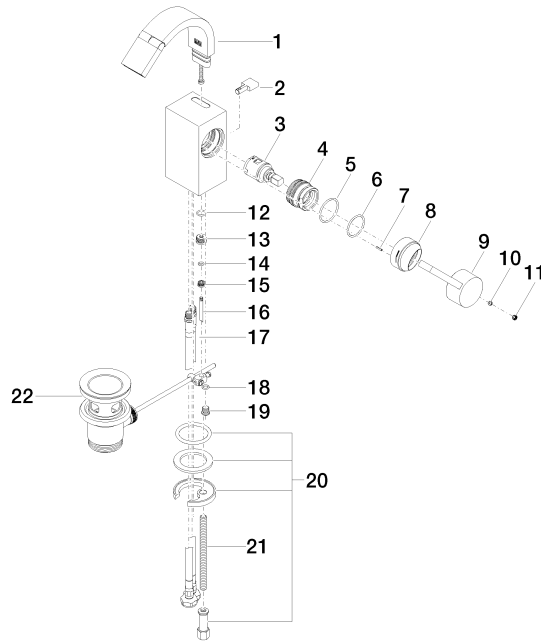

Single-lever bidet mixer with pop-up waste - Brushed Dark Platinum

MEM

33 600 782

- 110mm projection
- ball-joint pivotable through 44°
- rectangular, air-enriched flow
- height of mixer 180 mm
- height up to aerator 140 mm
- hole diameter 35 mm
- 2x screw-in M 10 x 1 pressure hose, leak-tested
- max. flow 6 l/min
- WRAS 1807016

33 600 782

Flow rate chart

Certificates

LGA_28444. WRAS_1807016. WRAS_240202017.

33 600 782

Parts for other
finishes can be found
here: [Chrome](#)

Single-lever bidet mixer with pop-up waste - Brushed Dark Platinum

MEM

33 600 782

Spare parts list

No.	Item Number	Name	Quantity used	Delivery time
1	90 28 22 265 00-99	spout	1	30
2	09 20 78 032-99	handle	1	30
3	90 15 05 042 00 90	cartridge	1	2
4	09 24 04 288 90	nut	1	2
5	09 14 10 137 90	seal	1	2
6	90 14 10 063 00 90	seal	1	2
7	09 31 11 152 90	pin	1	2
8	09 28 30 028-99	cover	1	30
9	09 20 78 057-99	handle	1	30
10	90 31 11 063 00 90	pin	1	2
11	90 31 20 109 00 90	plug	1	2
12	09 14 10 042 90	seal	1	2
13	09 24 04 289-99	nipple	1	30
14	09 14 10 166 90	seal	1	2
15	09 24 04 290 90	nipple	1	2
16	09 31 09 080-99	pull-rod	1	30
17	04 30 04 104 00 90	hose	2	2
18	09 14 10 132 90	seal	1	2
19	09 31 20 027 10-00	plug	1	10
20	04 30 11 038 75 90	fixing set	1	2
21	09 31 11 012 90	pin	1	2
22	90 11 01 001 00-99	pop-up waste	1	30