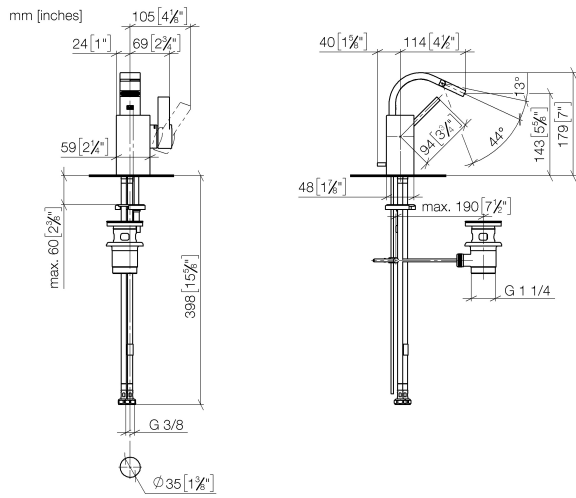

Single-lever bidet mixer with pop-up waste - Brushed Dark Platinum

MEM

33 600 782

- 110mm projection
- ball-joint pivotable through 44°
- rectangular, air-enriched flow
- height of mixer 180 mm
- height up to aerator 140 mm
- hole diameter 35 mm
- 2x screw-in M 10 x 1 pressure hose, leak-tested
- max. flow 6 l/min
- WRAS 1807016

Fits: MEM, CYO

	Brushed Dark Platinum	33 600 782-99
	Chrome	33 600 782-00
	Brushed Platinum	33 600 782-06
	Platinum	33 600 782-08
	Dark Chrome	33 600 782-19
	Brushed Durabronze (23kt Gold)	33 600 782-28
	Brushed Champagne (22kt Gold)	33 600 782-46
	Champagne (22kt Gold)	33 600 782-47

33 600 782

Flow rate chart

Certificates

LGA_28444. WRAS_1807016. WRAS_240202017.

33 600 782

Parts for other
finishes can be found
here: [Chrome](#)

Single-lever bidet mixer with pop-up waste - Brushed Dark Platinum

MEM

33 600 782

Spare parts list

No.	Item Number	Name	Quantity used	Delivery time
1	90 28 22 265 00-99	spout	1	30
2	09 20 78 032-99	handle	1	30
3	90 15 05 042 00 90	cartridge	1	2
4	09 24 04 288 90	nut	1	2
5	09 14 10 137 90	seal	1	2
6	90 14 10 063 00 90	seal	1	2
7	09 31 11 152 90	pin	1	2
8	09 28 30 028-99	cover	1	30
9	09 20 78 057-99	handle	1	30
10	90 31 11 063 00 90	pin	1	2
11	90 31 20 109 00 90	plug	1	2
12	09 14 10 042 90	seal	1	2
13	09 24 04 289-99	nipple	1	30
14	09 14 10 166 90	seal	1	2
15	09 24 04 290 90	nipple	1	2
16	09 31 09 080-99	pull-rod	1	30
17	04 30 04 104 00 90	hose	2	2
18	09 14 10 132 90	seal	1	2
19	09 31 20 027 10-00	plug	1	10
20	04 30 11 038 75 90	fixing set	1	2
21	09 31 11 012 90	pin	1	2
22	90 11 01 001 00-99	pop-up waste	1	30