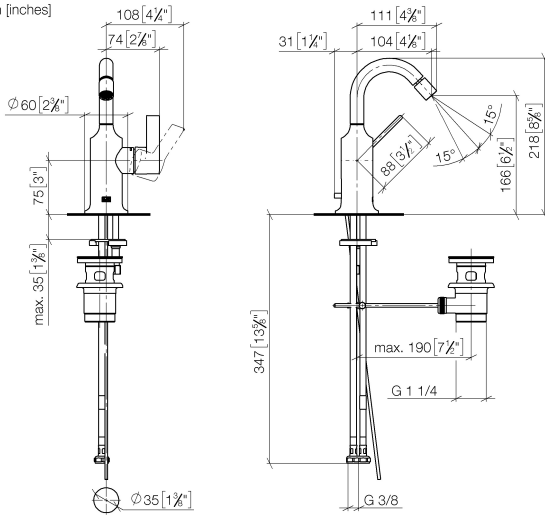

**VAIA Single-lever bidet mixer with pop-up waste - Brushed Durabronz (23kt Gold)**

VAIA

33 600 809

- 104mm projection
- ball-joint pivotable through 15° (in any direction)
- circular, air-enriched flow
- height of mixer 218 mm
- height up to aerator 166 mm
- hole diameter 35 mm
- rosette Ø 60 mm
- 2x screw-in M 10 x 1 pressure hose, leak-tested
- max. flow 5.7 l/min
- lead-free

33 600 809  
mm [inches]

Flow rate chart

Certificates

WRAS\_1804054. LGA\_38659. WRAS\_240202026.

33 600 809  
Parts for other  
finishes can be found  
here: Chrome

### Spare parts list

| No. | Item Number        | Name         | Quantity used | Delivery time |
|-----|--------------------|--------------|---------------|---------------|
| 1   | 90 28 22 314 00-28 | spout        | 1             | 20            |
| 2   | 04 20 89 035 80-28 | pull-rod     | 1             | 20            |
| 3   | 90 15 05 042 00 90 | cartridge    | 1             | 2             |
| 4   | 09 24 04 266 90    | nut          | 1             | 2             |
| 5   | 09 14 10 091 90    | seal         | 1             | 2             |
| 6   | 09 28 30 021-28    | cover        | 1             | 20            |
| 7   | 09 20 80 020-28    | handle       | 1             | 20            |
| 8   | 90 31 11 030 00 90 | pin          | 1             | 2             |
| 9   | 90 31 20 087 00-28 | plug         | 1             | 20            |
| 10  | 09 31 11 011 90    | pin          | 1             | 2             |
| 11  | 04 30 11 038 00 90 | fixing set   | 1             | 2             |
| 12  | 04 30 04 100 00 90 | hose         | 2             | 2             |
| 13  | 90 11 01 001 00-28 | pop-up waste | 1             | 20            |