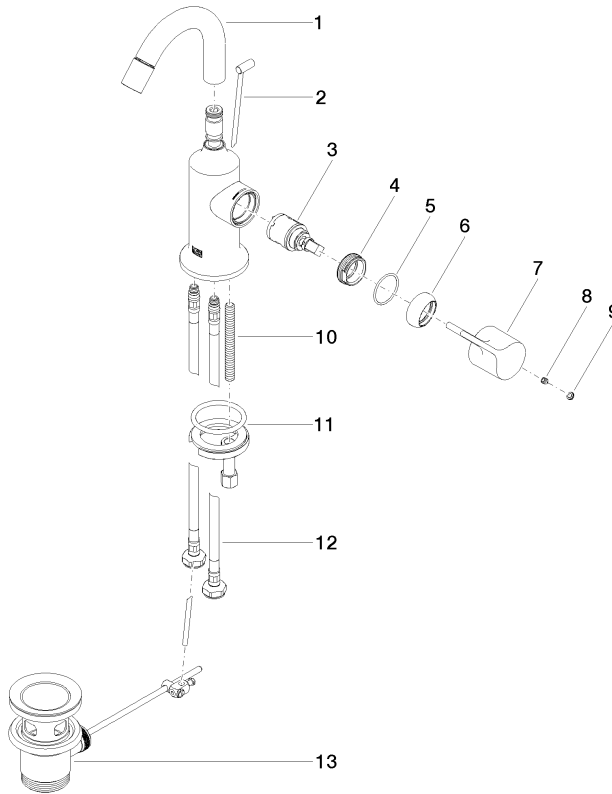

**VAIA Single-lever bidet mixer with pop-up waste - Brushed Durabronz (23kt Gold)**

VAIA

33 600 809

- 104mm projection
- ball-joint pivotable through 15° (in any direction)
- circular, air-enriched flow
- height of mixer 218 mm
- height up to aerator 166 mm
- hole diameter 35 mm
- rosette Ø 60 mm
- 2x screw-in M 10 x 1 pressure hose, leak-tested
- max. flow 5.7 l/min
- lead-free

33 600 809  
mm [inches]

Flow rate chart

Certificates

WRAS\_1804054. LGA\_38659. WRAS\_240202026.

33 600 809  
Parts for other  
finishes can be found  
here: Chrome

### Spare parts list

| No. | Item Number        | Name         | Quantity used | Delivery time |
|-----|--------------------|--------------|---------------|---------------|
| 1   | 90 28 22 314 00-28 | spout        | 1             | 20            |
| 2   | 04 20 89 035 80-28 | pull-rod     | 1             | 20            |
| 3   | 90 15 05 042 00 90 | cartridge    | 1             | 2             |
| 4   | 09 24 04 266 90    | nut          | 1             | 2             |
| 5   | 09 14 10 091 90    | seal         | 1             | 2             |
| 6   | 09 28 30 021-28    | cover        | 1             | 20            |
| 7   | 09 20 80 020-28    | handle       | 1             | 20            |
| 8   | 90 31 11 030 00 90 | pin          | 1             | 2             |
| 9   | 90 31 20 087 00-28 | plug         | 1             | 20            |
| 10  | 09 31 11 011 90    | pin          | 1             | 2             |
| 11  | 04 30 11 038 00 90 | fixing set   | 1             | 2             |
| 12  | 04 30 04 100 00 90 | hose         | 2             | 2             |
| 13  | 90 11 01 001 00-28 | pop-up waste | 1             | 20            |