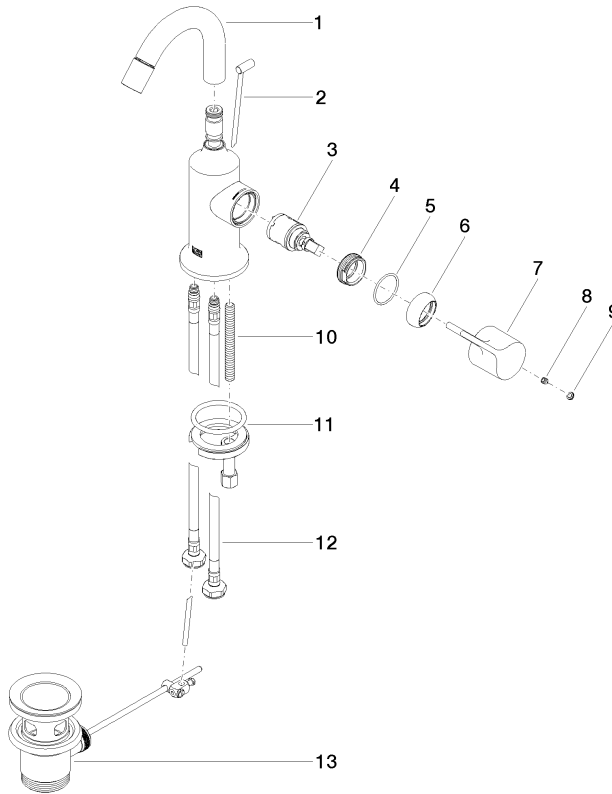

VAIA Single-lever bidet mixer with pop-up waste - Brushed Champagne (22kt Gold)

VAIA

33 600 809

- 104mm projection
- ball-joint pivotable through 15° (in any direction)
- circular, air-enriched flow
- height of mixer 218 mm
- height up to aerator 166 mm
- hole diameter 35 mm
- rosette Ø 60 mm
- 2x screw-in M 10 x 1 pressure hose, leak-tested
- max. flow 5.7 l/min
- lead-free

	Brushed Champagne (22kt Gold)	33 600 809-46
	Chrome	33 600 809-00
	Brushed Platinum	33 600 809-06
	Platinum	33 600 809-08
	Dark Chrome	33 600 809-19
	Brushed Durabrass (23kt Gold)	33 600 809-28
	Champagne (22kt Gold)	33 600 809-47
	Brushed Dark Platinum	33 600 809-99

33 600 809
mm [inches]

Flow rate chart

Certificates

LGA_38659.

WRAS_240202026.

33 600 809
Parts for other
finishes can be found
here: [Chrome](#)

Spare parts list

No.	Item Number	Name	Quantity used	Delivery time
1	90 28 22 314 00-46	spout	1	30
2	04 20 89 035 80-46	pull-rod	1	30
3	90 15 05 042 00 90	cartridge	1	2
4	09 24 04 266 90	nut	1	2
5	09 14 10 091 90	seal	1	2
6	09 28 30 021-46	cover	1	60
7	09 20 80 020-46	handle	1	60
8	90 31 11 030 00 90	pin	1	2
9	90 31 20 087 00-46	plug	1	30
10	09 31 11 011 90	pin	1	2
11	04 30 11 038 00 90	fixing set	1	2
12	04 30 04 100 00 90	hose	2	2
13	90 11 01 001 00-46	pop-up waste	1	30