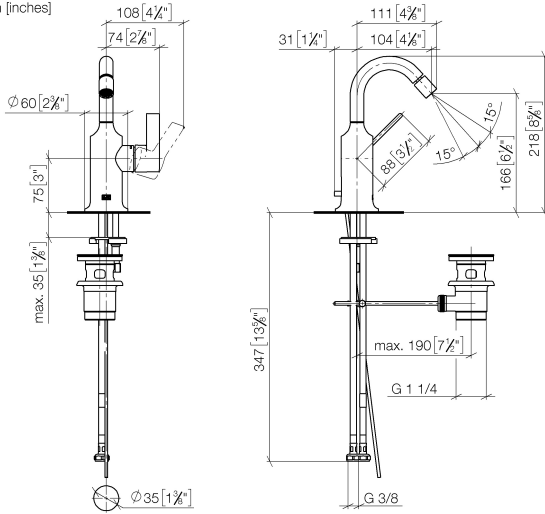

VAIA Single-lever bidet mixer with pop-up waste - Brushed Champagne (22kt Gold)

VAIA

33 600 809

- 104mm projection
- ball-joint pivotable through 15° (in any direction)
- circular, air-enriched flow
- height of mixer 218 mm
- height up to aerator 166 mm
- hole diameter 35 mm
- rosette Ø 60 mm
- 2x screw-in M 10 x 1 pressure hose, leak-tested
- max. flow 5.7 l/min
- lead-free

	Brushed Champagne (22kt Gold)	33 600 809-46
	Chrome	33 600 809-00
	Brushed Platinum	33 600 809-06
	Platinum	33 600 809-08
	Dark Chrome	33 600 809-19
	Brushed Durabrass (23kt Gold)	33 600 809-28
	Champagne (22kt Gold)	33 600 809-47
	Brushed Dark Platinum	33 600 809-99

33 600 809
mm [inches]

Flow rate chart

Certificates

LGA_38659.

WRAS_240202026.

33 600 809
Parts for other
finishes can be found
here: [Chrome](#)

Spare parts list

No.	Item Number	Name	Quantity used	Delivery time
1	90 28 22 314 00-46	spout	1	30
2	04 20 89 035 80-46	pull-rod	1	30
3	90 15 05 042 00 90	cartridge	1	2
4	09 24 04 266 90	nut	1	2
5	09 14 10 091 90	seal	1	2
6	09 28 30 021-46	cover	1	60
7	09 20 80 020-46	handle	1	60
8	90 31 11 030 00 90	pin	1	2
9	90 31 20 087 00-46	plug	1	30
10	09 31 11 011 90	pin	1	2
11	04 30 11 038 00 90	fixing set	1	2
12	04 30 04 100 00 90	hose	2	2
13	90 11 01 001 00-46	pop-up waste	1	30