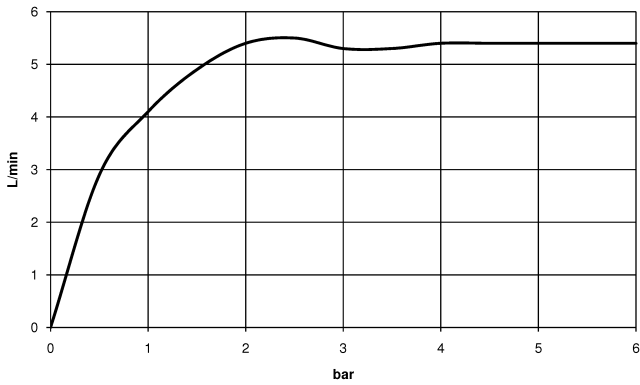

VAIA Single-lever bidet mixer with pop-up waste - Brushed Champagne (22kt Gold)

VAIA

33 600 809

- 104mm projection
- ball-joint pivotable through 15° (in any direction)
- circular, air-enriched flow
- height of mixer 218 mm
- height up to aerator 166 mm
- hole diameter 35 mm
- rosette Ø 60 mm
- 2x screw-in M 10 x 1 pressure hose, leak-tested
- max. flow 5.7 l/min
- lead-free

	Brushed Champagne (22kt Gold)	33 600 809-46
	Chrome	33 600 809-00
	Brushed Platinum	33 600 809-06
	Platinum	33 600 809-08
	Dark Chrome	33 600 809-19
	Brushed Durabrass (23kt Gold)	33 600 809-28
	Champagne (22kt Gold)	33 600 809-47
	Brushed Dark Platinum	33 600 809-99

33 600 809
mm [inches]

Flow rate chart

Certificates

LGA_38659.

WRAS_240202026.

33 600 809
Parts for other
finishes can be found
here: [Chrome](#)

Spare parts list

No.	Item Number	Name	Quantity used	Delivery time
1	90 28 22 314 00-46	spout	1	30
2	04 20 89 035 80-46	pull-rod	1	30
3	90 15 05 042 00 90	cartridge	1	2
4	09 24 04 266 90	nut	1	2
5	09 14 10 091 90	seal	1	2
6	09 28 30 021-46	cover	1	60
7	09 20 80 020-46	handle	1	60
8	90 31 11 030 00 90	pin	1	2
9	90 31 20 087 00-46	plug	1	30
10	09 31 11 011 90	pin	1	2
11	04 30 11 038 00 90	fixing set	1	2
12	04 30 04 100 00 90	hose	2	2
13	90 11 01 001 00-46	pop-up waste	1	30