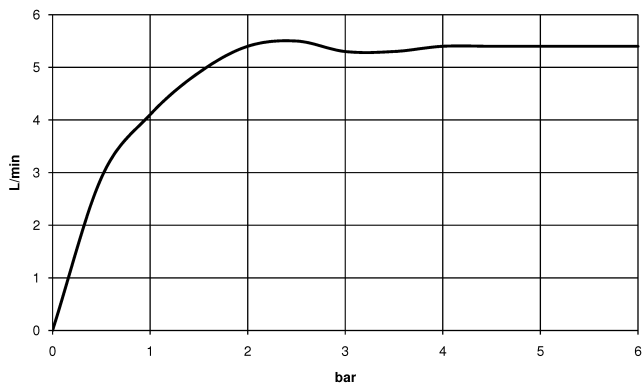

## DORNBACHT YAMOU Single-lever bidet mixer with pop-up waste - Soft Black

33 600 831

- 118mm projection
- ball-joint pivotable through 15° (in any direction)
- circular, air-enriched flow
- height of mixer 126 mm
- height up to aerator 90 mm
- hole diameter 35 mm
- 2x screw-in M 8 x 1 pressure hose, leak-tested
- max. flow 6.8 l/min

## DORNBRACHT YAMOU Single-lever bidet mixer with pop-up waste - Soft Black

33 600 831  
mm [inches]

### Flow rate chart