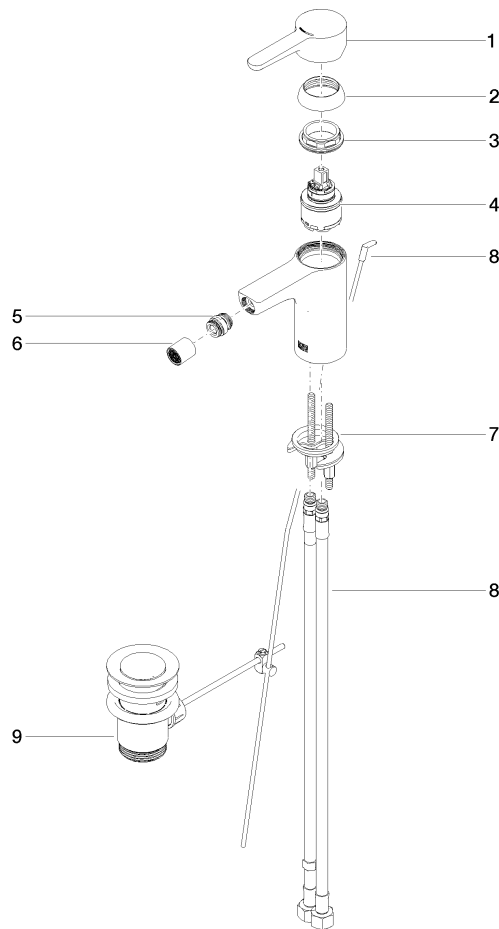

## DORNBACHT YAMOU Single-lever bidet mixer with pop-up waste - Soft Black

33 600 831

- 118mm projection
- ball-joint pivotable through 15° (in any direction)
- circular, air-enriched flow
- height of mixer 126 mm
- height up to aerator 90 mm
- hole diameter 35 mm
- 2x screw-in M 8 x 1 pressure hose, leak-tested
- max. flow 6.8 l/min

## DORNBRACHT YAMOU Single-lever bidet mixer with pop-up waste - Soft Black

33 600 831  
mm [inches]

### Flow rate chart

**Spare parts list**

No.	Item Number	Name	Quantity used	Delivery time
1	90 20 83 002 00-69	handle	1	2
2	90 21 02 400 00-69	cover	1	2
3	90 23 10 140 00 90	nut	1	2
4	90 15 05 502 00 90	cartridge	1	2
5	90 21 40 008 00-69	joint	1	2
6	90 23 01 178 00-69	aerator	1	-
Spare part can no longer be ordered, please order the replacement item				
7	90 30 11 504 00 90	fixing set	1	2
8	90 30 04 110 02 90	hose	1	2
9	90 11 01 200 00-69	pop-up waste	1	2