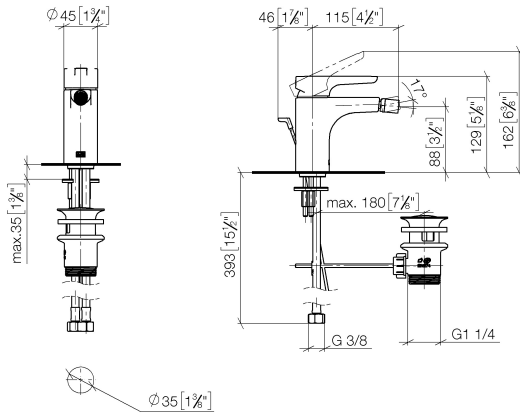

## DORNBACHT YAMOU Single-lever bidet mixer with pop-up waste - Soft Black

33 600 831

- 118mm projection
- ball-joint pivotable through 15° (in any direction)
- circular, air-enriched flow
- height of mixer 126 mm
- height up to aerator 90 mm
- hole diameter 35 mm
- 2x screw-in M 8 x 1 pressure hose, leak-tested
- max. flow 6.8 l/min

## DORNBRACHT YAMOU Single-lever bidet mixer with pop-up waste - Soft Black

33 600 831  
mm [inches]

### Flow rate chart

**Spare parts list**

No.	Item Number	Name	Quantity used	Delivery time
1	90 20 83 002 00-69	handle	1	2
2	90 21 02 400 00-69	cover	1	2
3	90 23 10 140 00 90	nut	1	2
4	90 15 05 502 00 90	cartridge	1	2
5	90 21 40 008 00-69	joint	1	2
6	90 23 01 178 00-69	aerator	1	-
Spare part can no longer be ordered, please order the replacement item				
7	90 30 11 504 00 90	fixing set	1	2
8	90 30 04 110 02 90	hose	1	2
9	90 11 01 200 00-69	pop-up waste	1	2