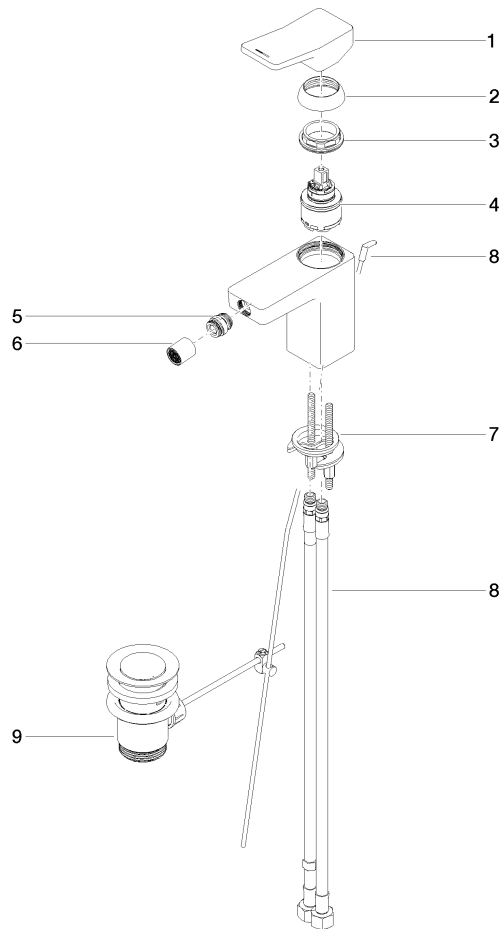

DORNBACHT YARRE Single-lever bidet mixer with pop-up waste - Soft Black

33 600 832

- 124mm projection
- ball-joint pivotable through 15° (in any direction)
- circular, air-enriched flow
- height of mixer 126 mm
- height up to aerator 90 mm
- hole diameter 35 mm
- 2x screw-in M 8 x 1 pressure hose, leak-tested
- max. flow 6.8 l/min

	Soft Black	33 600 832-69
	Chrome	33 600 832-00

DORNBRACHT YARRE Single-lever bidet mixer with pop-up waste - Soft Black

33 600 832

mm [inches]

Flow rate chart

Certificates

AbP_10166. ACS_23 ACC NY WRAS_240104003.
491.

DORNBRACHT YARRE Single-lever bidet mixer with pop-up waste - Soft Black

33 600 832

Parts for other finishes can be found here: [Chrome](#)

Spare parts list

No.	Item Number	Name	Quantity used	Delivery time
1	90 20 83 004 00-69	handle	1	2
2	90 21 02 400 00-69	cover	1	2
3	90 23 10 140 00 90	nut	1	2
4	90 15 05 502 00 90	cartridge	1	2
5	90 21 40 008 00-69	joint	1	2
6	90 23 01 178 00-69	aerator	1	-
Spare part can no longer be ordered, please order the replacement item				
7	90 30 11 504 00 90	fixing set	1	2
8	90 30 04 110 02 90	hose	1	2
9	90 11 01 200 00-69	pop-up waste	1	2