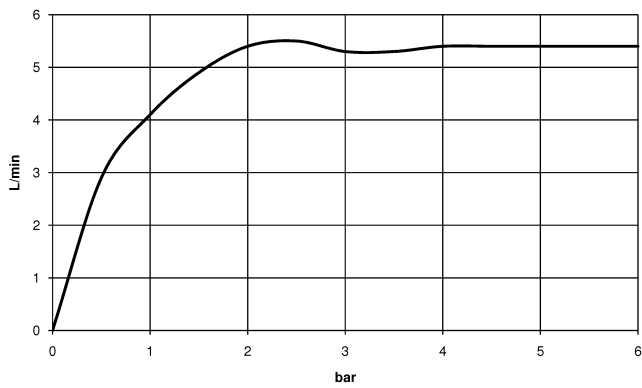

DORNBACHT YARRE Single-lever bidet mixer with pop-up waste - Soft Black

33 600 832

- 124mm projection
- ball-joint pivotable through 15° (in any direction)
- circular, air-enriched flow
- height of mixer 126 mm
- height up to aerator 90 mm
- hole diameter 35 mm
- 2x screw-in M 8 x 1 pressure hose, leak-tested
- max. flow 6.8 l/min

	Soft Black	33 600 832-69
	Chrome	33 600 832-00

DORNBRACHT YARRE Single-lever bidet mixer with pop-up waste - Soft Black

33 600 832

mm [inches]

Flow rate chart

Certificates

AbP_10166. ACS_23 ACC NY WRAS_240104003.
491.