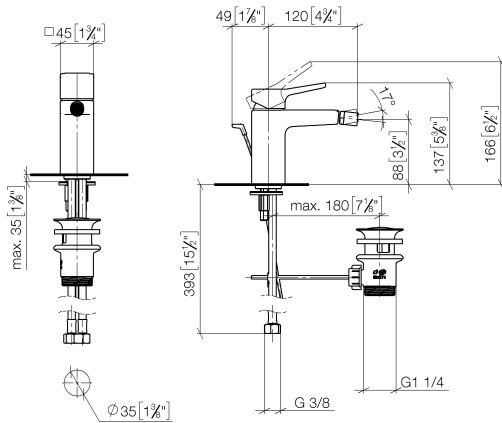

DORNBACHT YARRE Single-lever bidet mixer with pop-up waste - Soft Black

33 600 832

- 124mm projection
- ball-joint pivotable through 15° (in any direction)
- circular, air-enriched flow
- height of mixer 126 mm
- height up to aerator 90 mm
- hole diameter 35 mm
- 2x screw-in M 8 x 1 pressure hose, leak-tested
- max. flow 6.8 l/min

	Soft Black	33 600 832-69
	Chrome	33 600 832-00

DORNBRACHT YARRE Single-lever bidet mixer with pop-up waste - Soft Black

33 600 832

mm [inches]

Flow rate chart

Certificates

AbP_10166. ACS_23 ACC NY WRAS_240104003.
491.

DORNBRACHT YARRE Single-lever bidet mixer with pop-up waste - Soft Black

33 600 832

Parts for other finishes can be found here: [Chrome](#)

Spare parts list

No.	Item Number	Name	Quantity used	Delivery time
1	90 20 83 004 00-69	handle	1	2
2	90 21 02 400 00-69	cover	1	2
3	90 23 10 140 00 90	nut	1	2
4	90 15 05 502 00 90	cartridge	1	2
5	90 21 40 008 00-69	joint	1	2
6	90 23 01 178 00-69	aerator	1	-
Spare part can no longer be ordered, please order the replacement item				
7	90 30 11 504 00 90	fixing set	1	2
8	90 30 04 110 02 90	hose	1	2
9	90 11 01 200 00-69	pop-up waste	1	2