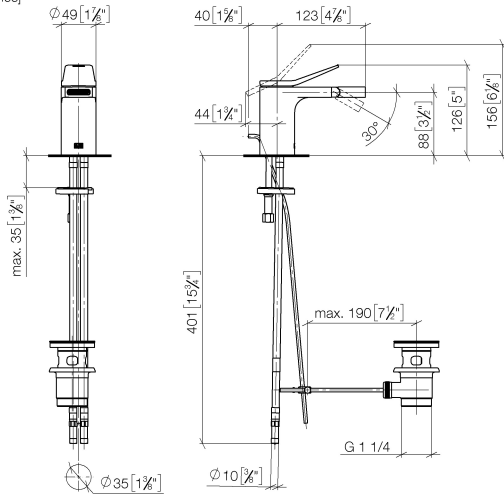

## LISSÉ Single-lever bidet mixer with pop-up waste - Brushed Light Gold

33 600 845 Product version from 10/31/2018

- 123mm projection
- ball-joint pivotable through 30°
- rectangular, air-enriched flow
- height of mixer 127 mm
- height up to aerator 83 mm
- hole diameter 35 mm
- 2x screw-in M 8 x 1 pressure hose, leak-tested
- max. flow 6 l/min
- WRAS

### Required miscellaneous

- High pressure hose 3/8" -** 04 30 04 102
- please order two extra pressure hoses (for the USA only) 00 90

**LISSÉ Single-lever bidet mixer with pop-up waste - Brushed Light Gold**

33 600 845 Product version from 10/31/2018

mm [inches]

**Flow rate chart**

**Codes & Standards**

DIN 4109

ISO 3822

Scottish Water  
Byelaws

UK Water Supply  
Regulations

### Spare parts list

No.	Item Number	Name	Quantity used	Delivery time
1	90 20 84 020 00-27	handle	1	30
2	09 28 30 034 90	cover	1	2
3	09 23 10 123 90	nut	1	2
4	09 14 10 038 90	seal	1	2
5	90 15 05 042 01 90	cartridge	1	2
6	09 31 09 120-27	pull-rod	1	60
7	09 30 30 157 90	screw	1	2
8	90 24 02 083 00-27	joint	1	30
9	09 23 01 123-27	sleeve	1	60
10	09 31 11 064 90	pin	1	2
11	90 29 03 045 00 90	aerator	1	2
12	04 30 11 038 75 90	fixing set	1	2
13	04 30 04 100 00 90	hose	2	2
14	09 31 11 011 90	pin	1	2
15	90 11 01 001 00-27	pop-up waste	1	30