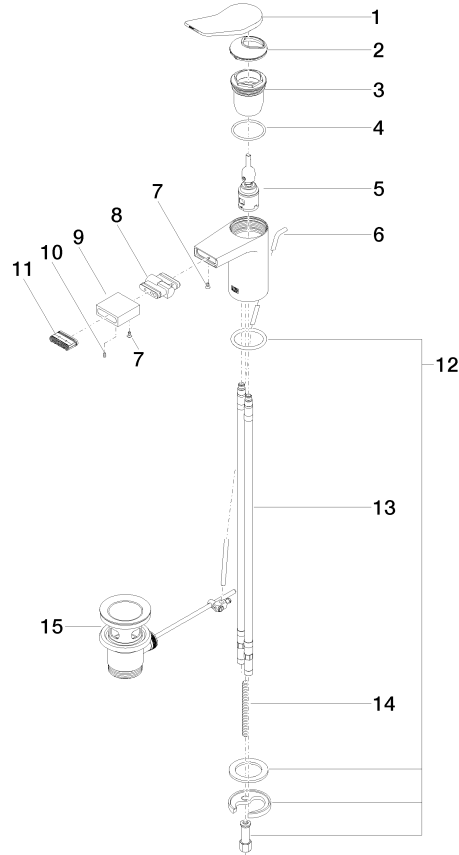

## LISSÉ Single-lever bidet mixer with pop-up waste - Brushed Light Gold

33 600 845 Product version from 10/31/2018

- 123mm projection
- ball-joint pivotable through 30°
- rectangular, air-enriched flow
- height of mixer 127 mm
- height up to aerator 83 mm
- hole diameter 35 mm
- 2x screw-in M 8 x 1 pressure hose, leak-tested
- max. flow 6 l/min
- WRAS

33 600 845 Product version from 10/31/2018

mm [inches]

**Flow rate chart**

**Codes & Standards**

DIN 4109

ISO 3822

Scottish Water  
Byelaws

UK Water Supply  
Regulations

## LISSÉ Single-lever bidet mixer with pop-up waste - Brushed Light Gold

33 600 845 Product version from 10/31/2018

### Spare parts list

No.	Item Number	Name	Quantity used	Delivery time
1	90 20 84 020 00-27	handle	1	30
2	09 28 30 034 90	cover	1	2
3	09 23 10 123 90	nut	1	2
4	09 14 10 038 90	seal	1	2
5	90 15 05 042 01 90	cartridge	1	2
6	09 31 09 120-27	pull-rod	1	60
7	09 30 30 157 90	screw	1	2
8	90 24 02 083 00-27	joint	1	30
9	09 23 01 123-27	sleeve	1	60
10	09 31 11 064 90	pin	1	2
11	90 29 03 045 00 90	aerator	1	2
12	04 30 11 038 75 90	fixing set	1	2
13	04 30 04 100 00 90	hose	2	2
14	09 31 11 011 90	pin	1	2
15	90 11 01 001 00-27	pop-up waste	1	30