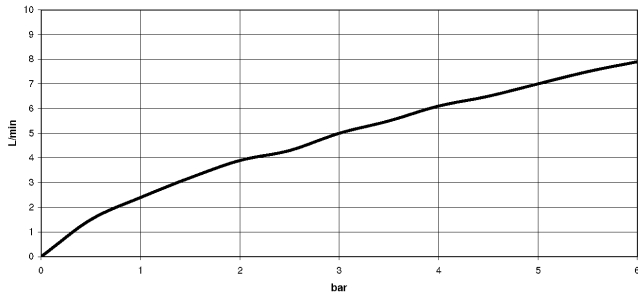

33 600 845 Product version from 10/31/2018

mm [inches]

**Flow rate chart**

**Codes & Standards**

DIN 4109

ISO 3822

Scottish Water  
Byelaws

UK Water Supply  
Regulations