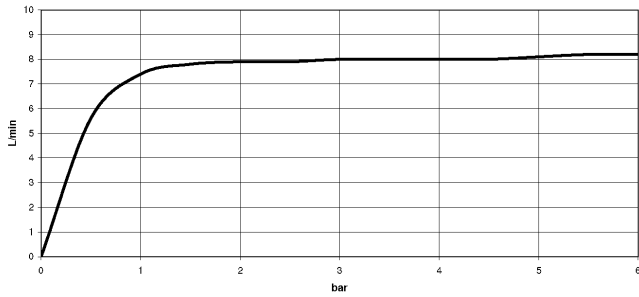

Flow rate chart

Certificates

LGA_38644.