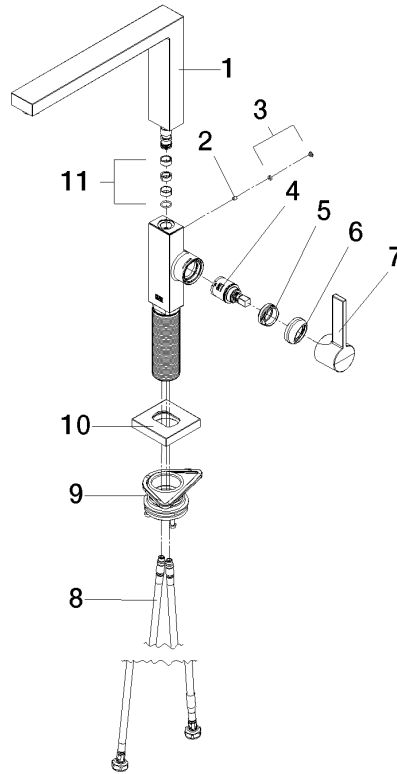

LOT Single-lever mixer - Platinum

LOT

33 800 680

- 236mm projection
- pivotable spout 360°
- air-enriched flow
- max. flow 8 l/min at 3 bar flow pressure
- lead-free
- This product can help a building meet the requirements of Green Building Rating Systems, e.g. LEED®, BREEAM®, DGNB

33 800 680

Parts for other finishes can be found here: [Chrome](#)

Spare parts list

No.	Item Number	Name	Quantity used	Delivery time
1	90 11 06 218 00-08	spout	1	-
Spare part can no longer be ordered, please order the replacement item				
2	09 31 11 044 90	pin	1	2
3	90 31 20 087 00-08	plug	1	40
4	90 15 05 042 00 90	cartridge	1	2
5	09 24 04 266 90	nut	1	2
6	90 28 30 052 00-08	cover	1	40
7	90 20 86 004 00-08	handle	1	40
8	04 30 04 101 00 90	hose	2	2
9	90 30 10 057 00 90	fixing set	1	-
Spare part can no longer be ordered, please order the replacement item				
10	90 27 86 004 00-08	rosette	1	-
Spare part can no longer be ordered, please order the replacement item				
11	90 28 10 207 00 90	gasket kit	1	10