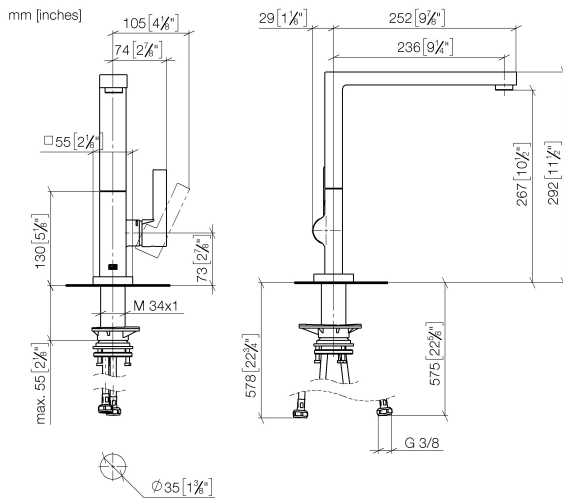

LOT Single-lever mixer - Brushed Durabron (23kt Gold)

LOT

33 800 680

- 236mm projection
- pivatable spout 360°
- air-enriched flow
- max. flow 8 l/min at 3 bar flow pressure
- lead-free
- This product can help a building meet the requirements of Green Building Rating Systems, e.g. LEED®, BREEAM®, DGNB

Flow rate chart

Certificates

LGA_38644.

33 800 680

Parts for other finishes can be found here: [Chrome](#)

Spare parts list

No.	Item Number	Name	Quantity used	Delivery time
1	90 11 06 218 00-28	spout	1	-
Spare part can no longer be ordered, please order the replacement item				
2	09 31 11 044 90	pin	1	2
3	90 31 20 087 00-28	plug	1	20
4	90 15 05 042 00 90	cartridge	1	2
5	09 24 04 266 90	nut	1	2
6	90 28 30 052 00-28	cover	1	20
7	90 20 86 004 00-28	handle	1	20
8	04 30 04 101 00 90	hose	2	2
9	90 30 10 057 00 90	fixing set	1	-
Spare part can no longer be ordered, please order the replacement item				
10	90 27 86 004 00-28	rosette	1	-
Spare part can no longer be ordered, please order the replacement item				
11	90 28 10 207 00 90	gasket kit	1	10