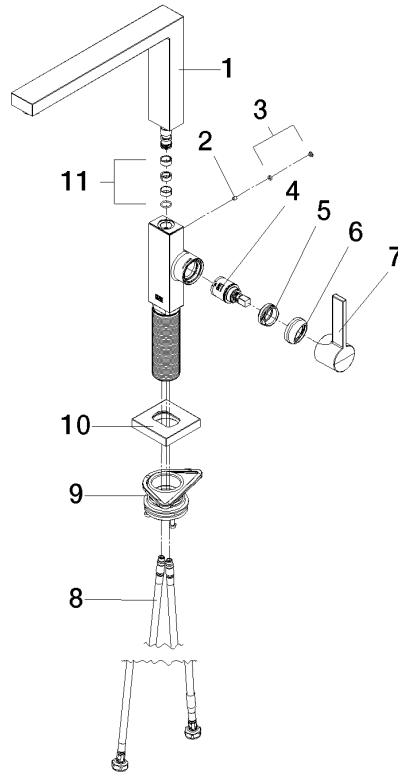

**LOT Single-lever mixer - Champagne (22kt Gold)**

LOT

33 800 680

- 236mm projection
- pivotable spout 360°
- air-enriched flow
- max. flow 8 l/min at 3 bar flow pressure
- lead-free
- This product can help a building meet the requirements of Green Building Rating Systems, e.g. LEED®, BREEAM®, DGNB

Flow rate chart

Certificates

LGA\_38644.

33 800 680

Parts for other finishes can be found here: [Chrome](#)

**Spare parts list**

No.	Item Number	Name	Quantity used	Delivery time
1	90 11 06 218 00-47	spout	1	-
Spare part can no longer be ordered, please order the replacement item				
2	09 31 11 044 90	pin	1	2
3	90 31 20 087 00-47	plug	1	30
4	90 15 05 042 00 90	cartridge	1	2
5	09 24 04 266 90	nut	1	2
6	90 28 30 052 00-47	cover	1	30
7	90 20 86 004 00-47	handle	1	30
8	04 30 04 101 00 90	hose	2	2
9	90 30 10 057 00 90	fixing set	1	-
Spare part can no longer be ordered, please order the replacement item				
10	90 27 86 004 00-47	rosette	1	-
Spare part can no longer be ordered, please order the replacement item				
11	90 28 10 207 00 90	gasket kit	1	10