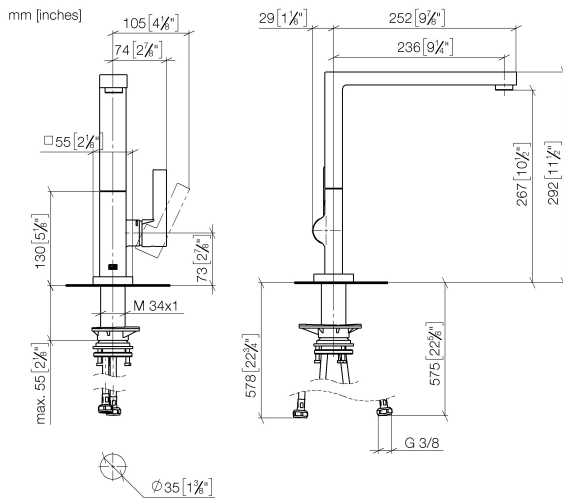

**LOT Single-lever mixer - Champagne (22kt Gold)**

LOT

33 800 680

- 236mm projection
- pivotable spout 360°
- air-enriched flow
- max. flow 8 l/min at 3 bar flow pressure
- lead-free
- This product can help a building meet the requirements of Green Building Rating Systems, e.g. LEED®, BREEAM®, DGNB

Flow rate chart

Certificates

LGA\_38644.

33 800 680

Parts for other finishes can be found here: [Chrome](#)

**Spare parts list**

No.	Item Number	Name	Quantity used	Delivery time
1	90 11 06 218 00-47	spout	1	-
Spare part can no longer be ordered, please order the replacement item				
2	09 31 11 044 90	pin	1	2
3	90 31 20 087 00-47	plug	1	30
4	90 15 05 042 00 90	cartridge	1	2
5	09 24 04 266 90	nut	1	2
6	90 28 30 052 00-47	cover	1	30
7	90 20 86 004 00-47	handle	1	30
8	04 30 04 101 00 90	hose	2	2
9	90 30 10 057 00 90	fixing set	1	-
Spare part can no longer be ordered, please order the replacement item				
10	90 27 86 004 00-47	rosette	1	-
Spare part can no longer be ordered, please order the replacement item				
11	90 28 10 207 00 90	gasket kit	1	10