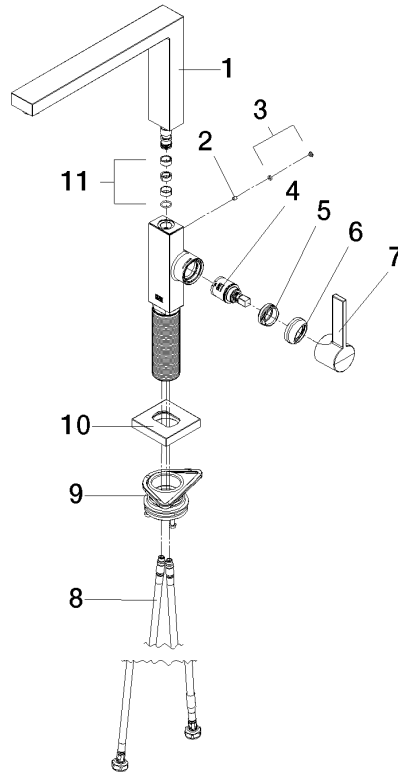

LOT Single-lever mixer - Brushed Dark Platinum

LOT

33 800 680

- 236mm projection
- pivotable spout 360°
- air-enriched flow
- max. flow 8 l/min at 3 bar flow pressure
- lead-free
- This product can help a building meet the requirements of Green Building Rating Systems, e.g. LEED®, BREEAM®, DGNB

Recommended miscellaneous

Dispenser with rosette - Brushed Dark Platinum 82 439 970-99

Recommended miscellaneous

Strainer waste with control handle - Brushed Dark Platinum 10 711 970-99

33 800 680

Flow rate chart

Certificates

LGA_38644.

33 800 680

Parts for other finishes can be found here: [Chrome](#)

Spare parts list

No.	Item Number	Name	Quantity used	Delivery time
1	90 11 06 218 00-99	spout	1	-
Spare part can no longer be ordered, please order the replacement item				
2	09 31 11 044 90	pin	1	2
3	90 31 20 087 00-99	plug	1	30
4	90 15 05 042 00 90	cartridge	1	2
5	09 24 04 266 90	nut	1	2
6	90 28 30 052 00-99	cover	1	30
7	90 20 86 004 00-99	handle	1	30
8	04 30 04 101 00 90	hose	2	2
9	90 30 10 057 00 90	fixing set	1	-
Spare part can no longer be ordered, please order the replacement item				
10	90 27 86 004 00-99	rosette	1	-
Spare part can no longer be ordered, please order the replacement item				
11	90 28 10 207 00 90	gasket kit	1	10