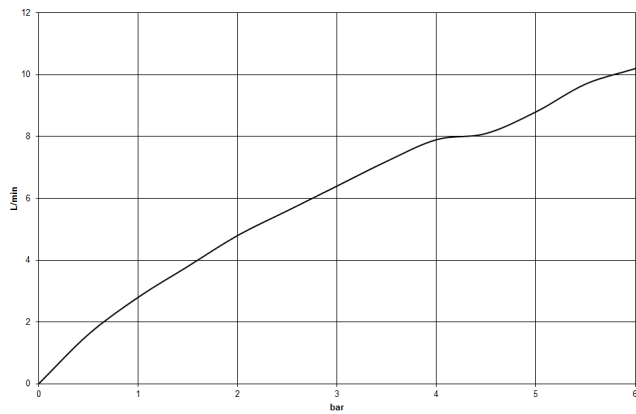

MEM Single-lever mixer - Brushed Platinum

MEM

33 800 682

- 201mm projection
- pivotable spout 360°
- Optional swivel limiter available with swivel limiter set 12 820 970 90
- air-enriched flow
- max. flow 6.3 l/min at 3 bar flow pressure
- lead-free
- This product can help a building meet the requirements of Green Building Rating Systems, e.g. LEED®, BREEAM®, DGNB
- WRAS 240202021

33 800 682

Flow rate chart

Certificates

LGA_38646.

WRAS_240202021.

33 800 682

Spare parts list

No.	Item Number	Name	Quantity used	Delivery time
1	90 28 22 332 00-06	spout	1	-
Spare part can no longer be ordered, please order the replacement item				
2	09 19 86 012-06	cover	1	60
3	90 23 10 128 00 90	nut	1	2
4	90 15 05 042 00 90	cartridge	1	2
5	09 24 04 266 90	nut	1	2
6	90 28 30 052 00-06	cover	1	10
7	90 20 86 004 00-06	handle	1	10
8	04 23 10 044 08 90	fixing set	1	2
9	04 30 04 101 00 90	hose	2	2