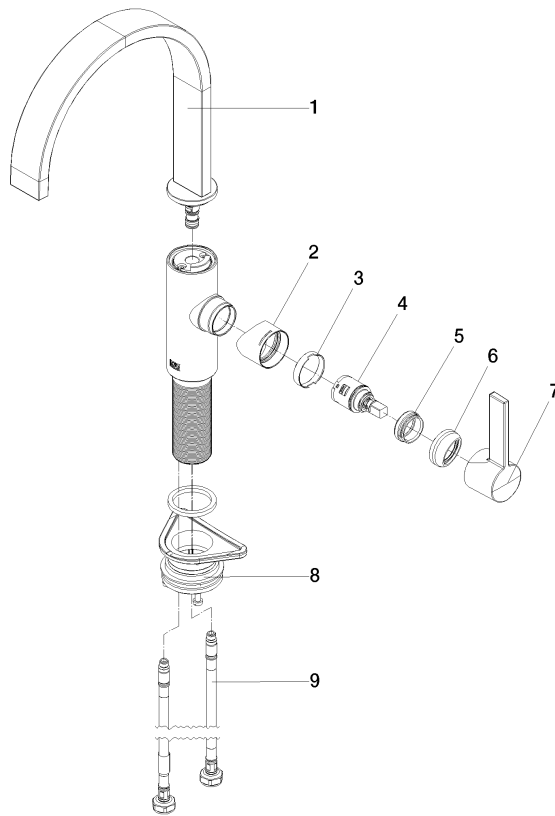

MEM Single-lever mixer - Brushed Platinum

MEM

33 800 682

- 201mm projection
- pivotable spout 360°
- Optional swivel limiter available with swivel limiter set 12 820 970 90
- air-enriched flow
- max. flow 6.3 l/min at 3 bar flow pressure
- lead-free
- This product can help a building meet the requirements of Green Building Rating Systems, e.g. LEED®, BREEAM®, DGNB
- WRAS 240202021

Recommended miscellaneous

Swivel limitation set - 12 820 970 90

Recommended miscellaneous

Strainer waste with control handle - Brushed Platinum 10 712 970-06

Recommended miscellaneous

Dispenser without rosette - Brushed Platinum 82 424 970-06

33 800 682

Flow rate chart

Certificates

LGA_38646.

WRAS_240202021.

33 800 682

Spare parts list

No.	Item Number	Name	Quantity used	Delivery time
1	90 28 22 332 00-06	spout	1	-
Spare part can no longer be ordered, please order the replacement item				
2	09 19 86 012-06	cover	1	60
3	90 23 10 128 00 90	nut	1	2
4	90 15 05 042 00 90	cartridge	1	2
5	09 24 04 266 90	nut	1	2
6	90 28 30 052 00-06	cover	1	10
7	90 20 86 004 00-06	handle	1	10
8	04 23 10 044 08 90	fixing set	1	2
9	04 30 04 101 00 90	hose	2	2