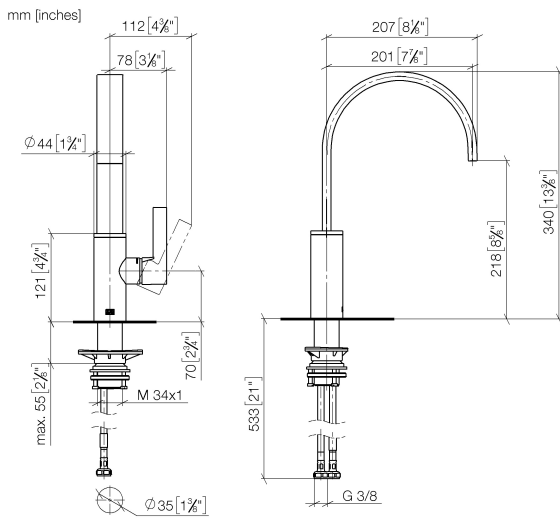

MEM Single-lever mixer - Brushed Platinum

MEM

33 800 682

- 201mm projection
- pivotable spout 360°
- Optional swivel limiter available with swivel limiter set 12 820 970 90
- air-enriched flow
- max. flow 6.3 l/min at 3 bar flow pressure
- lead-free
- This product can help a building meet the requirements of Green Building Rating Systems, e.g. LEED®, BREEAM®, DGNB
- WRAS 240202021

Recommended miscellaneous

Swivel limitation set - 12 820 970 90

Recommended miscellaneous

Strainer waste with control handle - Brushed Platinum 10 712 970-06

Recommended miscellaneous

Dispenser without rosette - Brushed Platinum 82 424 970-06

33 800 682

Flow rate chart

Certificates

LGA_38646.

WRAS_240202021.

33 800 682

Spare parts list

No.	Item Number	Name	Quantity used	Delivery time
1	90 28 22 332 00-06	spout	1	-
Spare part can no longer be ordered, please order the replacement item				
2	09 19 86 012-06	cover	1	60
3	90 23 10 128 00 90	nut	1	2
4	90 15 05 042 00 90	cartridge	1	2
5	09 24 04 266 90	nut	1	2
6	90 28 30 052 00-06	cover	1	10
7	90 20 86 004 00-06	handle	1	10
8	04 23 10 044 08 90	fixing set	1	2
9	04 30 04 101 00 90	hose	2	2