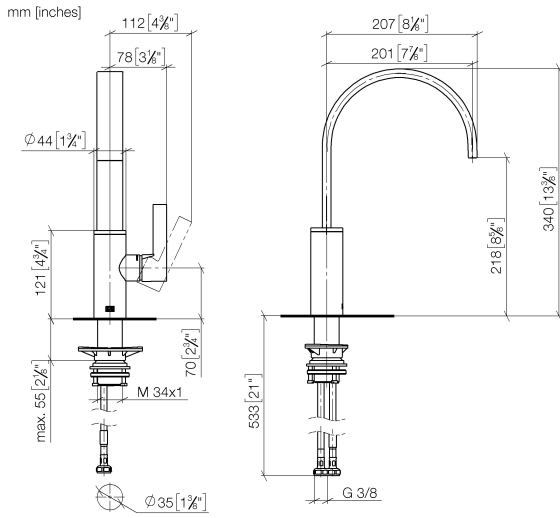

MEM Single-lever mixer - Platinum

MEM

33 800 682

- 201mm projection
- pivotable spout 360°
- Optional swivel limiter available with swivel limiter set 12 820 970 90
- air-enriched flow
- max. flow 6.3 l/min at 3 bar flow pressure
- lead-free
- This product can help a building meet the requirements of Green Building Rating Systems, e.g. LEED®, BREEAM®, DGNB
- WRAS 240202021

Recommended miscellaneous

Swivel limitation set - 12 820 970 90

Recommended miscellaneous

Strainer waste with control handle - Platinum 10 712 970-08

Recommended miscellaneous

Dispenser without rosette - Platinum 82 424 970-08

33 800 682

Flow rate chart

Certificates

LGA_38646.

WRAS_240202021.

33 800 682

Spare parts list

No.	Item Number	Name	Quantity used	Delivery time
1	90 28 22 332 00-08	spout	1	-
Spare part can no longer be ordered, please order the replacement item				
2	09 19 86 012-08	cover	1	60
3	90 23 10 128 00 90	nut	1	2
4	90 15 05 042 00 90	cartridge	1	2
5	09 24 04 266 90	nut	1	2
6	90 28 30 052 00-08	cover	1	40
7	90 20 86 004 00-08	handle	1	40
8	04 23 10 044 08 90	fixing set	1	2
9	04 30 04 101 00 90	hose	2	2