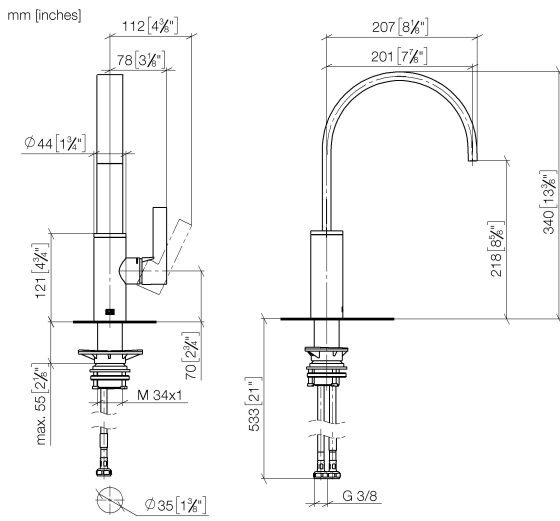

**MEM Single-lever mixer - Durabronss (23kt Gold)**

MEM

33 800 682

- 201mm projection
- pivotable spout 360°
- Optional swivel limiter available with swivel limiter set 12 820 970 90
- air-enriched flow
- max. flow 6.3 l/min at 3 bar flow pressure
- lead-free
- This product can help a building meet the requirements of Green Building Rating Systems, e.g. LEED®, BREEAM®, DGNB
- WRAS 240202021

**Dispenser without rosette - Durabronss (23kt Gold)** 82 424 970-09

33 800 682

**Flow rate chart**

**Certificates**

LGA\_38646.

WRAS\_240202021.

33 800 682

**Spare parts list**

No.	Item Number	Name	Quantity used	Delivery time
1	90 28 22 332 00-09	spout	1	-
Spare part can no longer be ordered, please order the replacement item				
2	09 19 86 012-09	cover	1	60
3	90 23 10 128 00 90	nut	1	2
4	90 15 05 042 00 90	cartridge	1	2
5	09 24 04 266 90	nut	1	2
6	90 28 30 052 00-09	cover	1	40
7	90 20 86 004 00-09	handle	1	-
Spare part can no longer be ordered, please order the replacement item				
8	04 23 10 044 08 90	fixing set	1	2
9	04 30 04 101 00 90	hose	2	2