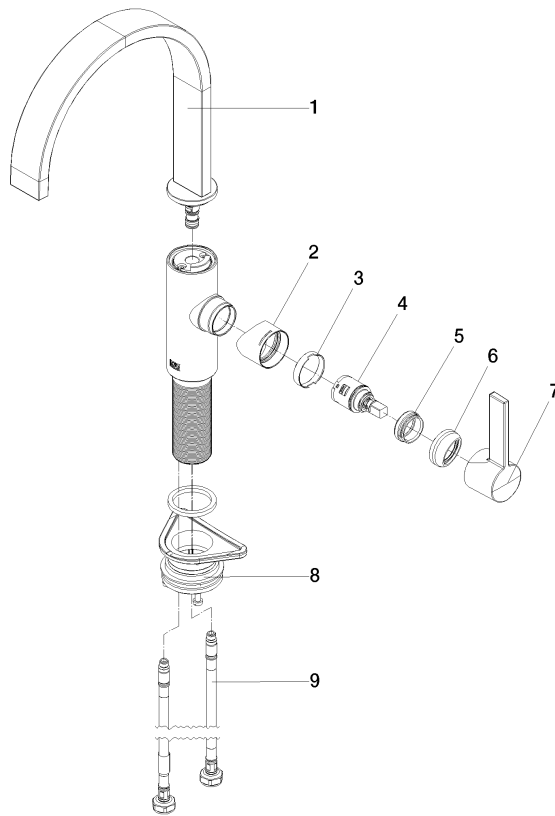

**MEM Single-lever mixer - Dark Chrome**

MEM

33 800 682

- 201mm projection
- pivotable spout 360°
- Optional swivel limiter available with swivel limiter set 12 820 970 90
- air-enriched flow
- max. flow 6.3 l/min at 3 bar flow pressure
- lead-free
- This product can help a building meet the requirements of Green Building Rating Systems, e.g. LEED®, BREEAM®, DGNB
- WRAS 240202021

**Recommended miscellaneous**

**Swivel limitation set -** 12 820 970 90

**Recommended miscellaneous**

**Strainer waste with control handle - Dark Chrome** 10 712 970-19

**Recommended miscellaneous**

**Dispenser without rosette - Dark Chrome** 82 424 970-19

33 800 682

**Flow rate chart**

**Certificates**

LGA\_38646.

WRAS\_240202021.

33 800 682

**Spare parts list**

No.	Item Number	Name	Quantity used	Delivery time
1	90 28 22 332 00-19	spout	1	-
Spare part can no longer be ordered, please order the replacement item				
2	09 19 86 012-19	cover	1	60
3	90 23 10 128 00 90	nut	1	2
4	90 15 05 042 00 90	cartridge	1	2
5	09 24 04 266 90	nut	1	2
6	90 28 30 052 00-19	cover	1	20
7	90 20 86 004 00-19	handle	1	20
8	04 23 10 044 08 90	fixing set	1	2
9	04 30 04 101 00 90	hose	2	2