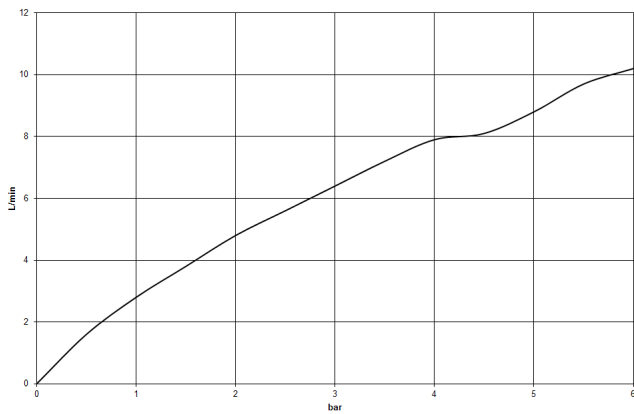

**MEM Single-lever mixer - Dark Chrome**

MEM

33 800 682

- 201mm projection
- pivotable spout 360°
- Optional swivel limiter available with swivel limiter set 12 820 970 90
- air-enriched flow
- max. flow 6.3 l/min at 3 bar flow pressure
- lead-free
- This product can help a building meet the requirements of Green Building Rating Systems, e.g. LEED®, BREEAM®, DGNB
- WRAS 240202021

**Recommended miscellaneous**

**Swivel limitation set -** 12 820 970 90

**Recommended miscellaneous**

**Strainer waste with control handle - Dark Chrome** 10 712 970-19

**Recommended miscellaneous**

**Dispenser without rosette - Dark Chrome** 82 424 970-19

33 800 682

**Flow rate chart**

**Certificates**

LGA\_38646.

WRAS\_240202021.

33 800 682

**Spare parts list**

No.	Item Number	Name	Quantity used	Delivery time
1	90 28 22 332 00-19	spout	1	-
Spare part can no longer be ordered, please order the replacement item				
2	09 19 86 012-19	cover	1	60
3	90 23 10 128 00 90	nut	1	2
4	90 15 05 042 00 90	cartridge	1	2
5	09 24 04 266 90	nut	1	2
6	90 28 30 052 00-19	cover	1	20
7	90 20 86 004 00-19	handle	1	20
8	04 23 10 044 08 90	fixing set	1	2
9	04 30 04 101 00 90	hose	2	2