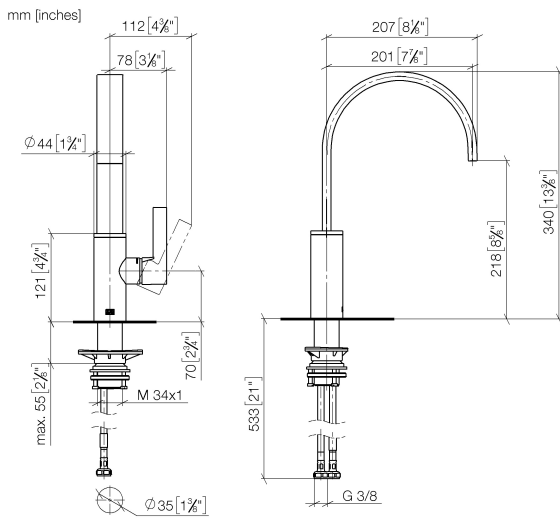

**MEM Single-lever mixer - Dark Chrome**

MEM

33 800 682

- 201mm projection
- pivotable spout 360°
- Optional swivel limiter available with swivel limiter set 12 820 970 90
- air-enriched flow
- max. flow 6.3 l/min at 3 bar flow pressure
- lead-free
- This product can help a building meet the requirements of Green Building Rating Systems, e.g. LEED®, BREEAM®, DGNB
- WRAS 240202021

**Recommended miscellaneous**

**Swivel limitation set -** 12 820 970 90

**Recommended miscellaneous**

**Strainer waste with control handle - Dark Chrome** 10 712 970-19

**Recommended miscellaneous**

**Dispenser without rosette - Dark Chrome** 82 424 970-19

33 800 682

**Flow rate chart**

**Certificates**

LGA\_38646.

WRAS\_240202021.

33 800 682

**Spare parts list**

No.	Item Number	Name	Quantity used	Delivery time
1	90 28 22 332 00-19	spout	1	-
Spare part can no longer be ordered, please order the replacement item				
2	09 19 86 012-19	cover	1	60
3	90 23 10 128 00 90	nut	1	2
4	90 15 05 042 00 90	cartridge	1	2
5	09 24 04 266 90	nut	1	2
6	90 28 30 052 00-19	cover	1	20
7	90 20 86 004 00-19	handle	1	20
8	04 23 10 044 08 90	fixing set	1	2
9	04 30 04 101 00 90	hose	2	2