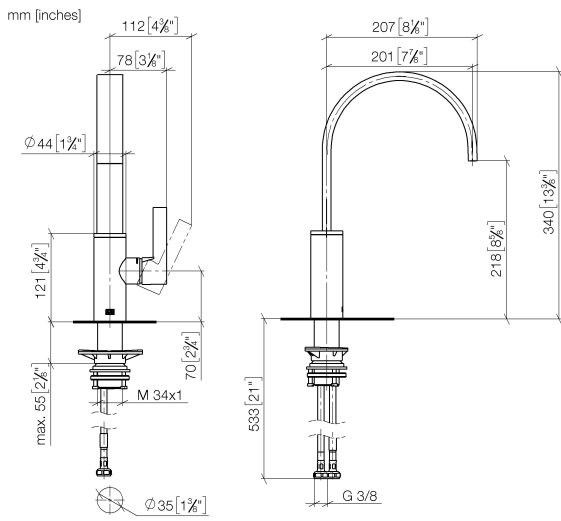

**MEM Single-lever mixer - Brushed Durabron (23kt Gold)**

MEM

33 800 682

- 201mm projection
- pivotable spout 360°
- Optional swivel limiter available with swivel limiter set 12 820 970 90
- air-enriched flow
- max. flow 6.3 l/min at 3 bar flow pressure
- lead-free
- This product can help a building meet the requirements of Green Building Rating Systems, e.g. LEED®, BREEAM®, DGNB

**Recommended miscellaneous**

	<b>Dispenser without rosette - Brushed Durabron (23kt Gold)</b>	82 424 970-28
---	---	---------------

33 800 682

**Flow rate chart**

**Certificates**

LGA\_38646.

WRAS\_240202021.

33 800 682

**Spare parts list**

No.	Item Number	Name	Quantity used	Delivery time
1	90 28 22 332 00-28	spout	1	-
Spare part can no longer be ordered, please order the replacement item				
2	09 19 86 012-28	cover	1	60
3	90 23 10 128 00 90	nut	1	2
4	90 15 05 042 00 90	cartridge	1	2
5	09 24 04 266 90	nut	1	2
6	90 28 30 052 00-28	cover	1	20
7	90 20 86 004 00-28	handle	1	20
8	04 23 10 044 08 90	fixing set	1	2
9	04 30 04 101 00 90	hose	2	2