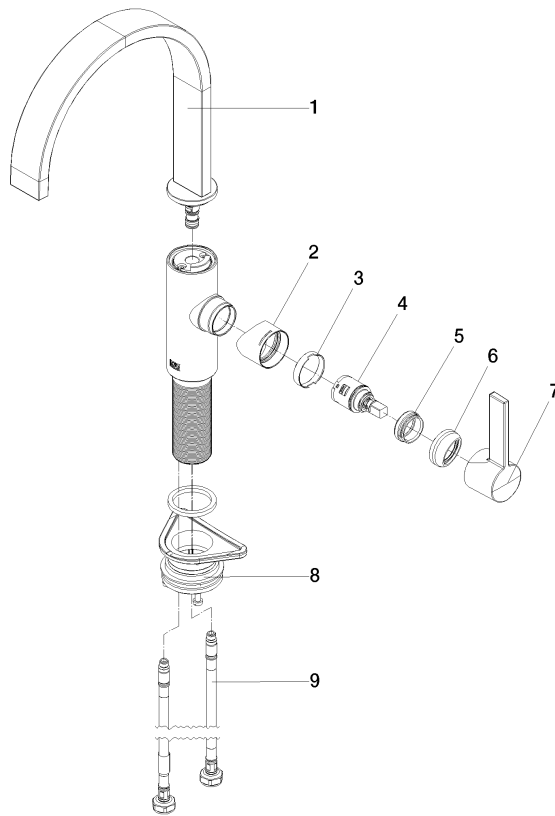

**MEM Single-lever mixer - Brushed Durabron (23kt Gold)**

MEM

33 800 682

- 201mm projection
- pivotable spout 360°
- Optional swivel limiter available with swivel limiter set 12 820 970 90
- air-enriched flow
- max. flow 6.3 l/min at 3 bar flow pressure
- lead-free
- This product can help a building meet the requirements of Green Building Rating Systems, e.g. LEED®, BREEAM®, DGNB

**Recommended miscellaneous**

	<b>Dispenser without rosette - Brushed Durabron (23kt Gold)</b>	82 424 970-28
---	---	---------------

33 800 682

**Flow rate chart**

**Certificates**

LGA\_38646.

WRAS\_240202021.

33 800 682

**Spare parts list**

No.	Item Number	Name	Quantity used	Delivery time
1	90 28 22 332 00-28	spout	1	-
Spare part can no longer be ordered, please order the replacement item				
2	09 19 86 012-28	cover	1	60
3	90 23 10 128 00 90	nut	1	2
4	90 15 05 042 00 90	cartridge	1	2
5	09 24 04 266 90	nut	1	2
6	90 28 30 052 00-28	cover	1	20
7	90 20 86 004 00-28	handle	1	20
8	04 23 10 044 08 90	fixing set	1	2
9	04 30 04 101 00 90	hose	2	2