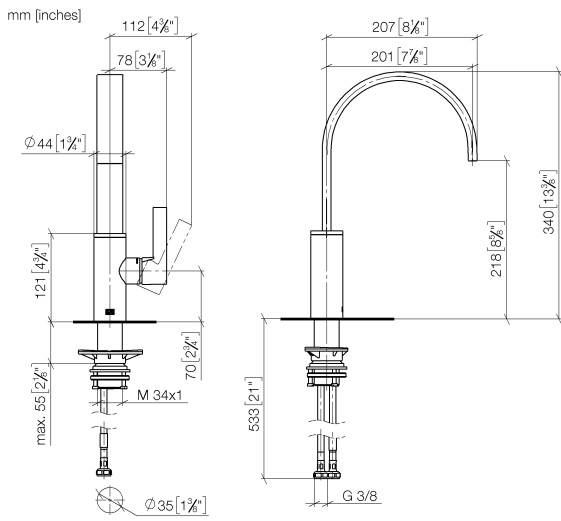

MEM Single-lever mixer - Brushed Champagne (22kt Gold)

MEM

33 800 682

- 201mm projection
- pivotable spout 360°
- Optional swivel limiter available with swivel limiter set 12 820 970 90
- air-enriched flow
- max. flow 6.3 l/min at 3 bar flow pressure
- lead-free
- This product can help a building meet the requirements of Green Building Rating Systems, e.g. LEED®, BREEAM®, DGNB
- WRAS 240202021

Recommended miscellaneous

Swivel limitation set - 12 820 970 90

Recommended miscellaneous

**Dispenser without rosette -
Brushed Champagne (22kt Gold)** 82 424 970-46

Recommended miscellaneous

**Strainer waste with control handle
- Brushed Champagne (22kt Gold)** 10 712 970-46

33 800 682

Flow rate chart

Certificates

LGA_38646.

WRAS_240202021.

33 800 682

Spare parts list

No.	Item Number	Name	Quantity used	Delivery time
1	90 28 22 332 00-46	spout	1	-
Spare part can no longer be ordered, please order the replacement item				
2	09 19 86 012-46	cover	1	60
3	90 23 10 128 00 90	nut	1	2
4	90 15 05 042 00 90	cartridge	1	2
5	09 24 04 266 90	nut	1	2
6	90 28 30 052 00-46	cover	1	30
7	90 20 86 004 00-46	handle	1	30
8	04 23 10 044 08 90	fixing set	1	2
9	04 30 04 101 00 90	hose	2	2