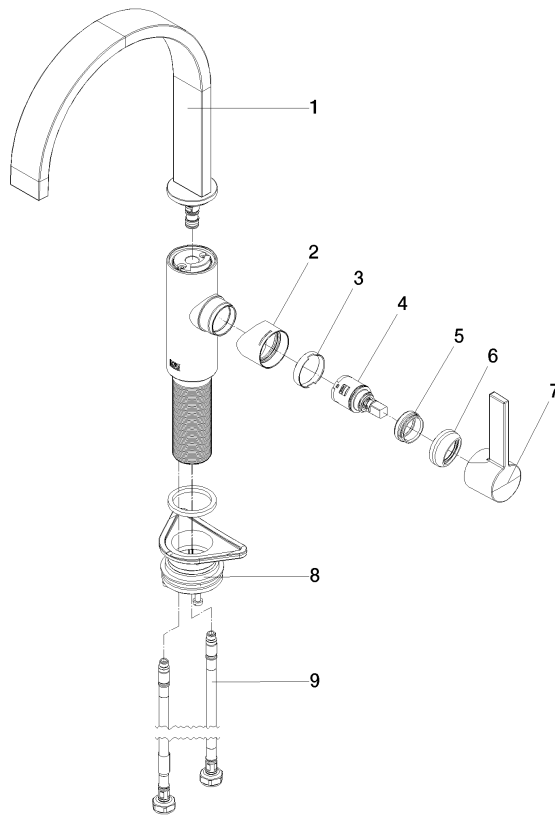

Recommended miscellaneous

Swivel limitation set - 12 820 970 90

Recommended miscellaneous

**Dispenser without rosette -
Brushed Champagne (22kt Gold)** 82 424 970-46

Recommended miscellaneous

**Strainer waste with control handle
- Brushed Champagne (22kt Gold)** 10 712 970-46

33 800 682

Flow rate chart

Certificates

LGA_38646.

WRAS_240202021.

33 800 682

Spare parts list

No.	Item Number	Name	Quantity used	Delivery time
1	90 28 22 332 00-46	spout	1	-
Spare part can no longer be ordered, please order the replacement item				
2	09 19 86 012-46	cover	1	60
3	90 23 10 128 00 90	nut	1	2
4	90 15 05 042 00 90	cartridge	1	2
5	09 24 04 266 90	nut	1	2
6	90 28 30 052 00-46	cover	1	30
7	90 20 86 004 00-46	handle	1	30
8	04 23 10 044 08 90	fixing set	1	2
9	04 30 04 101 00 90	hose	2	2