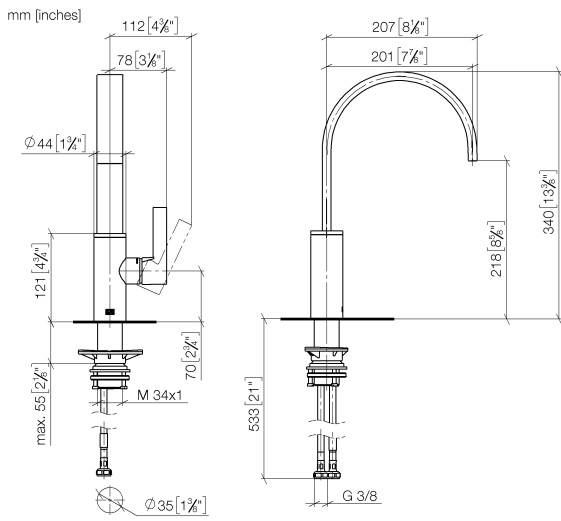

MEM Single-lever mixer - Champagne (22kt Gold)

MEM

33 800 682

- 201mm projection
- pivotable spout 360°
- Optional swivel limiter available with swivel limiter set 12 820 970 90
- air-enriched flow
- max. flow 6.3 l/min at 3 bar flow pressure
- lead-free
- This product can help a building meet the requirements of Green Building Rating Systems, e.g. LEED®, BREEAM®, DGNB
- WRAS 240202021

33 800 682

Flow rate chart

Certificates

LGA_38646.

WRAS_240202021.

33 800 682

Spare parts list

No.	Item Number	Name	Quantity used	Delivery time
1	90 28 22 332 00-47	spout	1	-
Spare part can no longer be ordered, please order the replacement item				
2	09 19 86 012-47	cover	1	60
3	90 23 10 128 00 90	nut	1	2
4	90 15 05 042 00 90	cartridge	1	2
5	09 24 04 266 90	nut	1	2
6	90 28 30 052 00-47	cover	1	30
7	90 20 86 004 00-47	handle	1	30
8	04 23 10 044 08 90	fixing set	1	2
9	04 30 04 101 00 90	hose	2	2