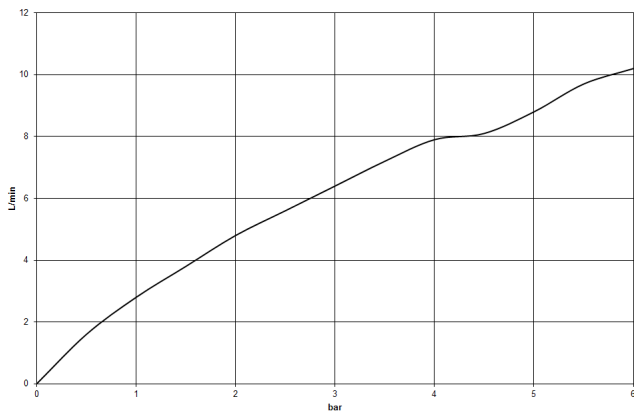

MEM Single-lever mixer - Champagne (22kt Gold)

MEM

33 800 682

- 201mm projection
- pivotable spout 360°
- Optional swivel limiter available with swivel limiter set 12 820 970 90
- air-enriched flow
- max. flow 6.3 l/min at 3 bar flow pressure
- lead-free
- This product can help a building meet the requirements of Green Building Rating Systems, e.g. LEED®, BREEAM®, DGNB
- WRAS 240202021

33 800 682

Flow rate chart

Certificates

LGA_38646.

WRAS_240202021.

33 800 682

Spare parts list

No.	Item Number	Name	Quantity used	Delivery time
1	90 28 22 332 00-47	spout	1	-
Spare part can no longer be ordered, please order the replacement item				
2	09 19 86 012-47	cover	1	60
3	90 23 10 128 00 90	nut	1	2
4	90 15 05 042 00 90	cartridge	1	2
5	09 24 04 266 90	nut	1	2
6	90 28 30 052 00-47	cover	1	30
7	90 20 86 004 00-47	handle	1	30
8	04 23 10 044 08 90	fixing set	1	2
9	04 30 04 101 00 90	hose	2	2