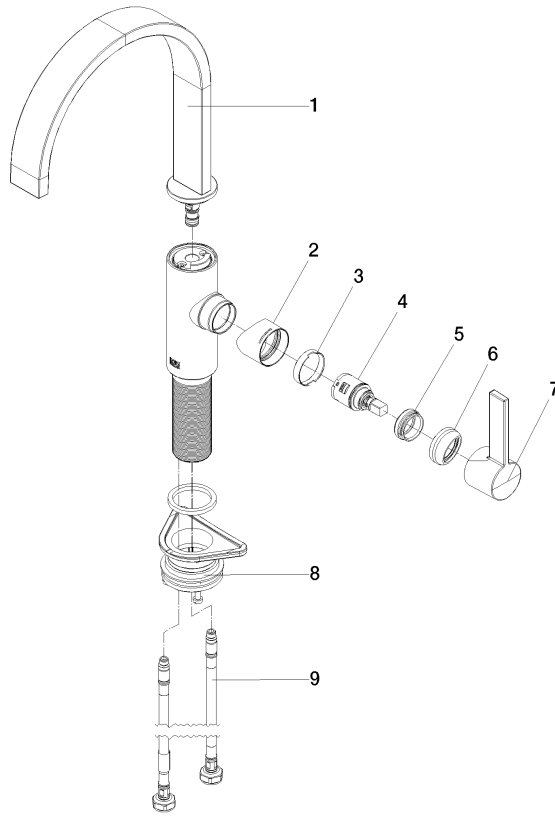

MEM Single-lever mixer - Champagne (22kt Gold)

MEM

33 800 682

- 201mm projection
- pivotable spout 360°
- Optional swivel limiter available with swivel limiter set 12 820 970 90
- air-enriched flow
- max. flow 6.3 l/min at 3 bar flow pressure
- lead-free
- This product can help a building meet the requirements of Green Building Rating Systems, e.g. LEED®, BREEAM®, DGNB
- WRAS 240202021

33 800 682

Flow rate chart

Certificates

LGA_38646.

WRAS_240202021.

33 800 682

Spare parts list

No.	Item Number	Name	Quantity used	Delivery time
1	90 28 22 332 00-47	spout	1	-
Spare part can no longer be ordered, please order the replacement item				
2	09 19 86 012-47	cover	1	60
3	90 23 10 128 00 90	nut	1	2
4	90 15 05 042 00 90	cartridge	1	2
5	09 24 04 266 90	nut	1	2
6	90 28 30 052 00-47	cover	1	30
7	90 20 86 004 00-47	handle	1	30
8	04 23 10 044 08 90	fixing set	1	2
9	04 30 04 101 00 90	hose	2	2