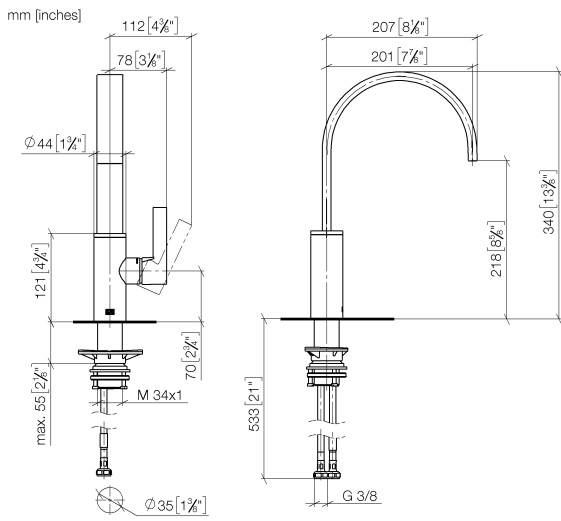

MEM Single-lever mixer - Brushed Chrome

MEM

33 800 682

- 201mm projection
- pivotable spout 360°
- Optional swivel limiter available with swivel limiter set 12 820 970 90
- air-enriched flow
- max. flow 6.3 l/min at 3 bar flow pressure
- lead-free
- This product can help a building meet the requirements of Green Building Rating Systems, e.g. LEED®, BREEAM®, DGNB
- WRAS 240202021

Recommended miscellaneous

Swivel limitation set - 12 820 970 90

Recommended miscellaneous

Dispenser without rosette - 82 424 970-93
Brushed Chrome

Recommended miscellaneous

Strainer waste with control handle 10 712 970-93
- Brushed Chrome

33 800 682

Flow rate chart

Certificates

LGA_38646.

WRAS_240202021.

33 800 682

Spare parts list

No.	Item Number	Name	Quantity used	Delivery time
1	90 28 22 332 00-93	spout	1	-
Spare part can no longer be ordered, please order the replacement item				
2	09 19 86 012-93	cover	1	60
3	90 23 10 128 00 90	nut	1	2
4	90 15 05 042 00 90	cartridge	1	2
5	09 24 04 266 90	nut	1	2
6	90 28 30 052 00-93	cover	1	20
7	90 20 86 004 00-93	handle	1	-
Spare part can no longer be ordered, please order the replacement item				
8	04 23 10 044 08 90	fixing set	1	2
9	04 30 04 101 00 90	hose	2	2