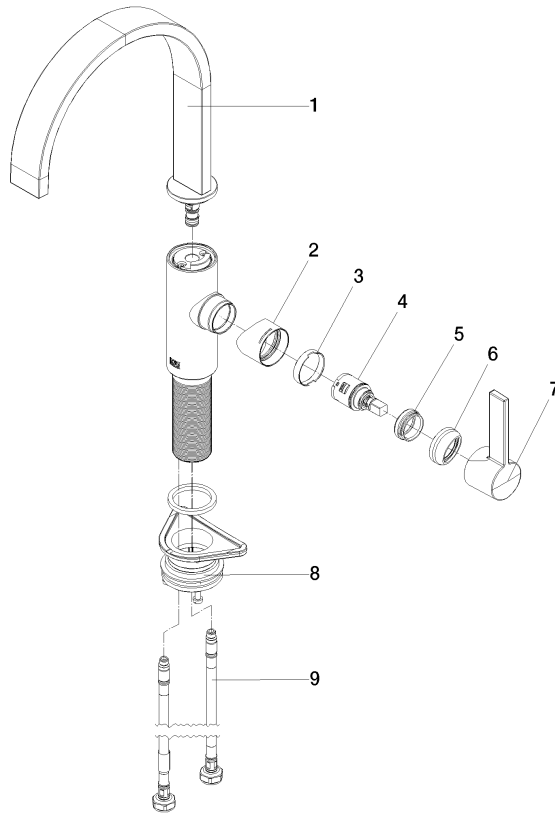

MEM Single-lever mixer - Brushed Dark Platinum

MEM

33 800 682

- 201mm projection
- pivotable spout 360°
- Optional swivel limiter available with swivel limiter set 12 820 970 90
- air-enriched flow
- max. flow 6.3 l/min at 3 bar flow pressure
- lead-free
- This product can help a building meet the requirements of Green Building Rating Systems, e.g. LEED®, BREEAM®, DGNB
- WRAS 240202021

Recommended miscellaneous

Swivel limitation set - 12 820 970 90

Recommended miscellaneous

Strainer waste with control handle - Brushed Dark Platinum 10 712 970-99

Recommended miscellaneous

Dispenser without rosette - Brushed Dark Platinum 82 424 970-99

33 800 682

Flow rate chart

Certificates

LGA_38646.

WRAS_240202021.

33 800 682

Spare parts list

No.	Item Number	Name	Quantity used	Delivery time
1	90 28 22 332 00-99	spout	1	-
Spare part can no longer be ordered, please order the replacement item				
2	09 19 86 012-99	cover	1	60
3	90 23 10 128 00 90	nut	1	2
4	90 15 05 042 00 90	cartridge	1	2
5	09 24 04 266 90	nut	1	2
6	90 28 30 052 00-99	cover	1	30
7	90 20 86 004 00-99	handle	1	30
8	04 23 10 044 08 90	fixing set	1	2
9	04 30 04 101 00 90	hose	2	2