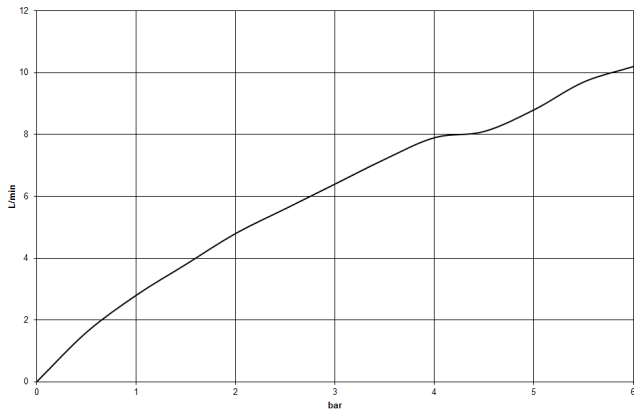

Recommended miscellaneous

Swivel limitation set - 12 820 970 90

Recommended miscellaneous

Strainer waste with control handle - Brushed Dark Platinum 10 712 970-99

Recommended miscellaneous

Dispenser without rosette - Brushed Dark Platinum 82 424 970-99

33 800 682

Flow rate chart

Certificates

LGA_38646.

WRAS_240202021.

33 800 682

Spare parts list

No.	Item Number	Name	Quantity used	Delivery time
1	90 28 22 332 00-99	spout	1	-
Spare part can no longer be ordered, please order the replacement item				
2	09 19 86 012-99	cover	1	60
3	90 23 10 128 00 90	nut	1	2
4	90 15 05 042 00 90	cartridge	1	2
5	09 24 04 266 90	nut	1	2
6	90 28 30 052 00-99	cover	1	30
7	90 20 86 004 00-99	handle	1	30
8	04 23 10 044 08 90	fixing set	1	2
9	04 30 04 101 00 90	hose	2	2