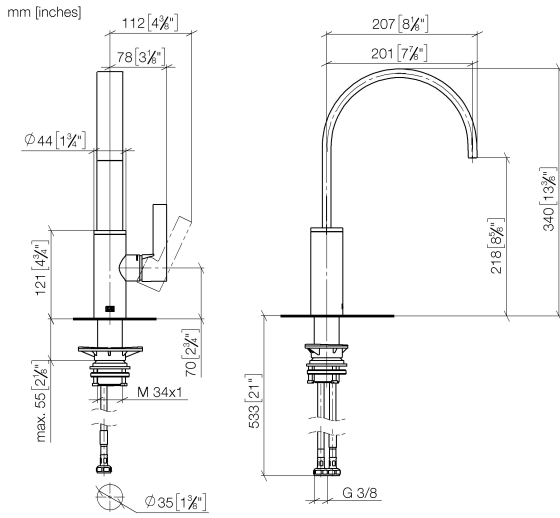

33 800 682

Flow rate chart

Certificates

LGA_38646.

WRAS_240202021.

33 800 682

Spare parts list

No.	Item Number	Name	Quantity used	Delivery time
1	90 28 22 332 00-99	spout	1	-
Spare part can no longer be ordered, please order the replacement item				
2	09 19 86 012-99	cover	1	60
3	90 23 10 128 00 90	nut	1	2
4	90 15 05 042 00 90	cartridge	1	2
5	09 24 04 266 90	nut	1	2
6	90 28 30 052 00-99	cover	1	30
7	90 20 86 004 00-99	handle	1	30
8	04 23 10 044 08 90	fixing set	1	2
9	04 30 04 101 00 90	hose	2	2