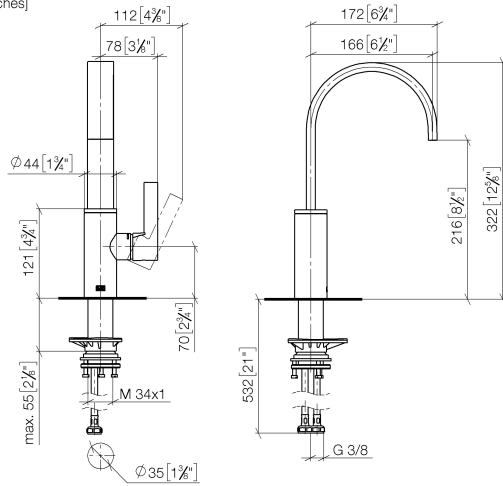

**MEM BAR TAP Single-lever mixer - Brushed Platinum**

MEM

33 805 682

- 166mm projection
- pivotable spout 360°
- Optional swivel limiter available with swivel limiter set 12 820 970 90
- air-enriched flow
- max. flow 6.3 l/min at 3 bar flow pressure
- lead-free
- This product can help a building meet the requirements of Green Building Rating Systems, e.g. LEED®, BREEAM®, DGNB
- WRAS 240202021

33 805 682

mm [inches]

**Flow rate chart**

**Codes & Standards**

DIN 4109

ISO 3822

Scottish Water  
Byelaws

UK Water Supply  
Regulations

## MEM BAR TAP Single-lever mixer - Brushed Platinum

---

MEM

33 805 682