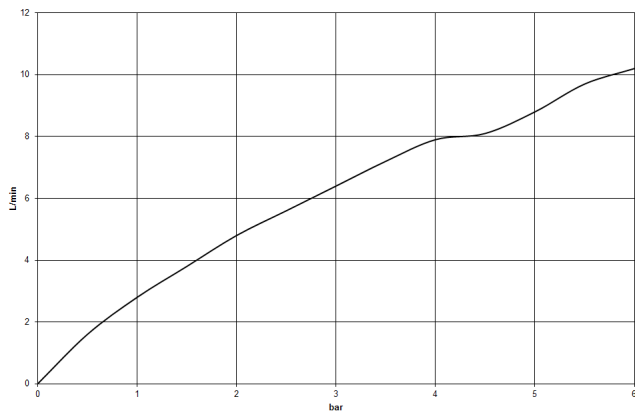

**MEM BAR TAP Single-lever mixer - Brushed Platinum**

MEM

33 805 682

- 166mm projection
- pivotable spout 360°
- Optional swivel limiter available with swivel limiter set 12 820 970 90
- air-enriched flow
- max. flow 6.3 l/min at 3 bar flow pressure
- lead-free
- This product can help a building meet the requirements of Green Building Rating Systems, e.g. LEED®, BREEAM®, DGNB
- WRAS 240202021

33 805 682

mm [inches]

**Flow rate chart**

**Codes & Standards**

DIN 4109

ISO 3822

Scottish Water  
Byelaws

UK Water Supply  
Regulations