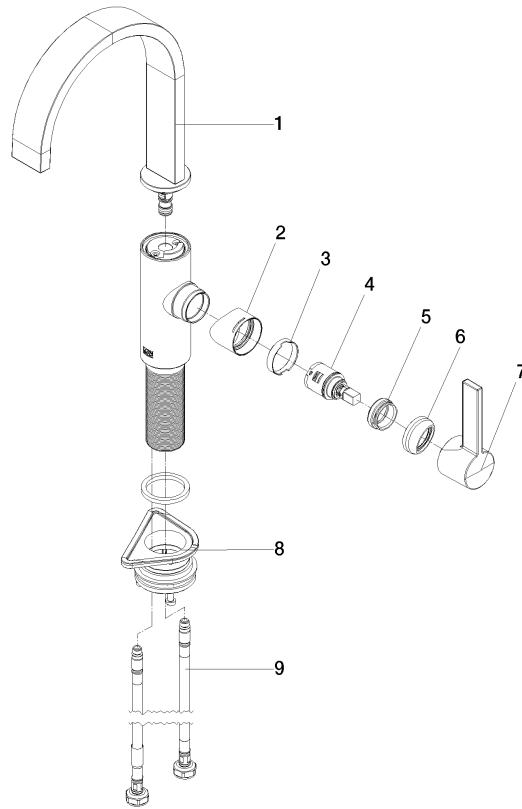

33 805 682

mm [inches]

**Flow rate chart**

**Codes & Standards**

DIN 4109

ISO 3822

Scottish Water  
Byelaws

UK Water Supply  
Regulations

### Certificates

---

WRAS\_240202

LGA\_38

33 805 682

Product version from 3/1/2023

MEM BAR TAP Single-lever mixer - Brushed Platinum

MEM

33 805 682

**Spare parts list**

**Product version from 3/1/2023**

| No. | Item Number        | Name  | Quantity used | Delivery time |
|-----|--------------------|-------|---------------|---------------|
|     | 90 28 22 282 00-06 | spout | 10            | -             |