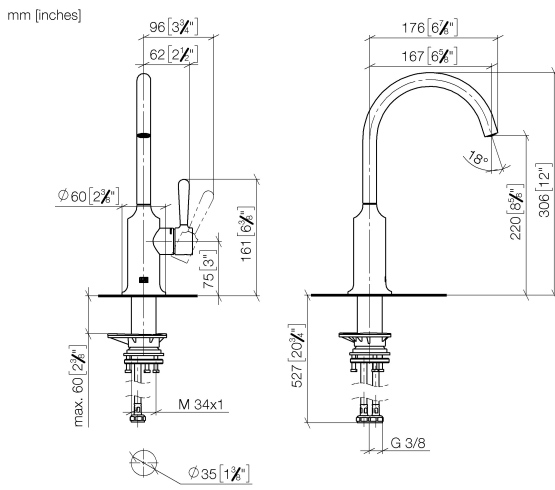

33 805 809

- 167mm projection
- pivotable spout 360°
- air-enriched flow
- max. flow 7 l/min at 3 bar flow pressure
- lead-free
- This product can help a building meet the requirements of Green Building Rating Systems, e.g. LEED®, BREEAM®, DGNB

	Brushed Platinum	33 805 809-06
	Chrome	33 805 809-00
	Platinum	33 805 809-08
	Durabrass (23kt Gold)	33 805 809-09
	Dark Chrome	33 805 809-19
	Brushed Durabrass (23kt Gold)	33 805 809-28
	Matte Black	33 805 809-33
	Brushed Champagne (22kt Gold)	33 805 809-46
	Champagne (22kt Gold)	33 805 809-47
	Brushed Chrome	33 805 809-93
	Brushed Dark Platinum	33 805 809-99

**Recommended miscellaneous**

**VAIA Dispenser with rosette -** 82 434 809-06  
**Brushed Platinum**

33 805 809

Flow rate chart

Certificates

LGA\_29299.

33 805 809

Parts for other finishes can be found here: [Chrome](#)

### Spare parts list

No.	Item Number	Name	Quantity used	Delivery time
1	90 28 22 311 02-06	spout	1	-
Spare part can no longer be ordered, please order the replacement item				
2	90 15 05 042 00 90	cartridge	1	2
3	09 24 04 266 90	nut	1	2
4	09 14 10 091 90	seal	1	2
5	90 28 30 052 00-06	cover	1	10
6	90 20 80 050 00-06	handle	1	-
Spare part can no longer be ordered, please order the replacement item				
7	04 30 04 100 00 90	hose	2	2
8	04 23 10 044 08 90	fixing set	1	2