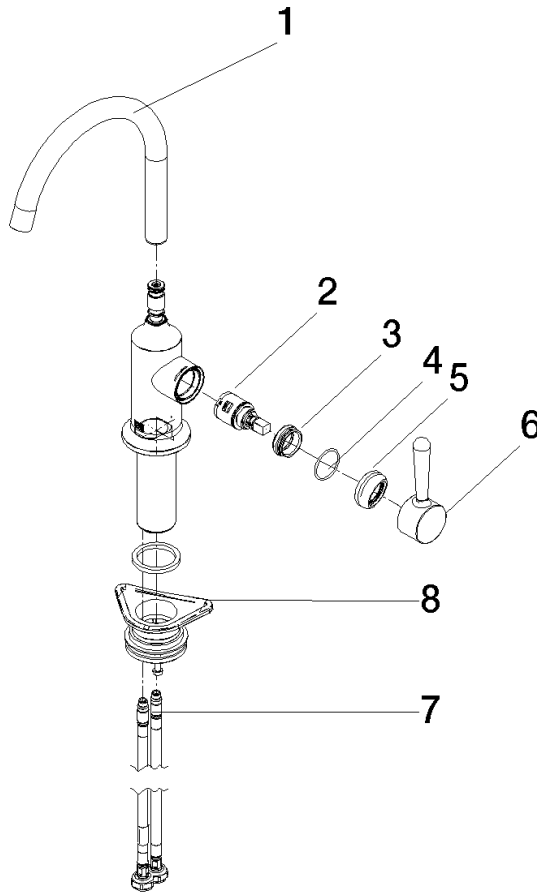

33 805 809

- 167mm projection
- pivotable spout 360°
- air-enriched flow
- max. flow 7 l/min at 3 bar flow pressure
- lead-free
- This product can help a building meet the requirements of Green Building Rating Systems, e.g. LEED®, BREEAM®, DGNB

**Recommended miscellaneous**

**VAIA Dispenser with rosette -** 82 434 809-06  
**Brushed Platinum**

33 805 809

Flow rate chart

Certificates

LGA\_29299.

33 805 809

Parts for other finishes can be found here: [Chrome](#)

### Spare parts list

No.	Item Number	Name	Quantity used	Delivery time
1	90 28 22 311 02-06	spout	1	-
Spare part can no longer be ordered, please order the replacement item				
2	90 15 05 042 00 90	cartridge	1	2
3	09 24 04 266 90	nut	1	2
4	09 14 10 091 90	seal	1	2
5	90 28 30 052 00-06	cover	1	10
6	90 20 80 050 00-06	handle	1	-
Spare part can no longer be ordered, please order the replacement item				
7	04 30 04 100 00 90	hose	2	2
8	04 23 10 044 08 90	fixing set	1	2