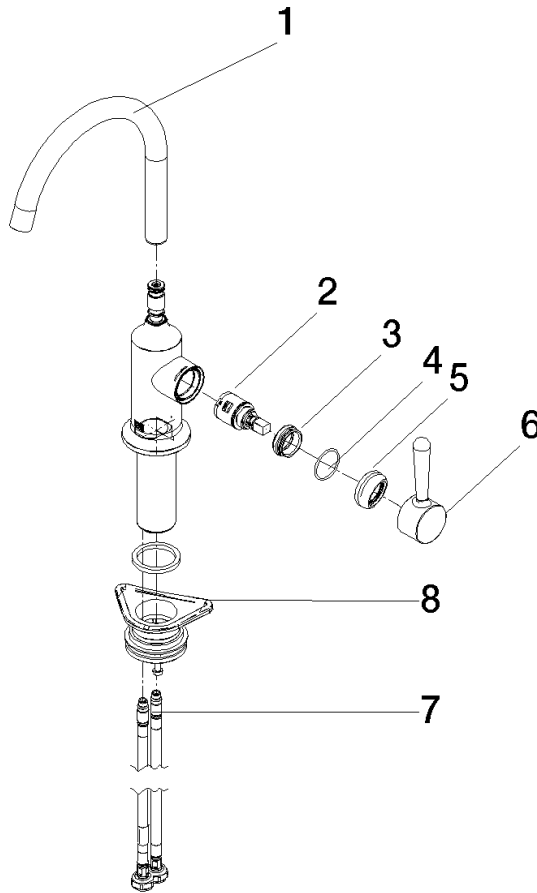

33 805 809

- 167mm projection
- pivotable spout 360°
- air-enriched flow
- max. flow 7 l/min at 3 bar flow pressure
- lead-free
- This product can help a building meet the requirements of Green Building Rating Systems, e.g. LEED®, BREEAM®, DGNB

Recommended miscellaneous

VAIA Dispenser with rosette - Platinum 82 434 809-08

33 805 809

mm [inches]

Flow rate chart

Certificates

LGA_29299.

33 805 809

Parts for other finishes can be found here: [Chrome](#)

Spare parts list

No.	Item Number	Name	Quantity used	Delivery time
1	90 28 22 311 02-08	spout	1	-
Spare part can no longer be ordered, please order the replacement item				
2	90 15 05 042 00 90	cartridge	1	2
3	09 24 04 266 90	nut	1	2
4	09 14 10 091 90	seal	1	2
5	90 28 30 052 00-08	cover	1	40
6	90 20 80 050 00-08	handle	1	-
Spare part can no longer be ordered, please order the replacement item				
7	04 30 04 100 00 90	hose	2	2
8	04 23 10 044 08 90	fixing set	1	2