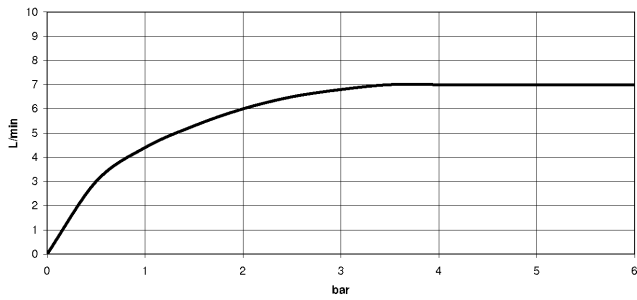

Recommended miscellaneous

VAIA Dispenser with rosette - Platinum 82 434 809-08

33 805 809

mm [inches]

Flow rate chart

Certificates

LGA_29299.

33 805 809