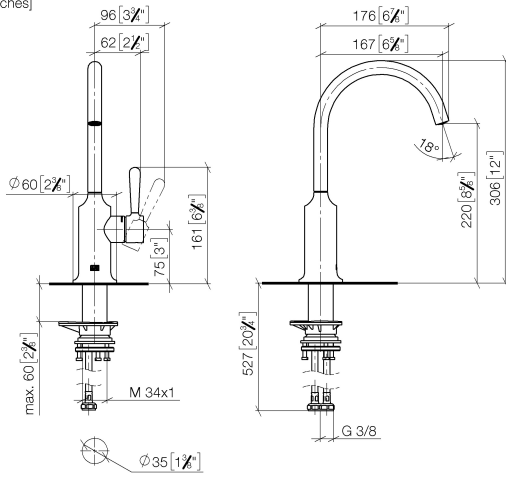

33 805 809

- 167mm projection
- pivotable spout 360°
- air-enriched flow
- max. flow 7 l/min at 3 bar flow pressure
- lead-free
- This product can help a building meet the requirements of Green Building Rating Systems, e.g. LEED®, BREEAM®, DGNB

Recommended miscellaneous

VAIA Dispenser with rosette - Platinum 82 434 809-08

33 805 809

mm [inches]

Flow rate chart

Certificates

LGA_29299.

33 805 809

Parts for other finishes can be found here: [Chrome](#)

Spare parts list

No.	Item Number	Name	Quantity used	Delivery time
1	90 28 22 311 02-08	spout	1	-
Spare part can no longer be ordered, please order the replacement item				
2	90 15 05 042 00 90	cartridge	1	2
3	09 24 04 266 90	nut	1	2
4	09 14 10 091 90	seal	1	2
5	90 28 30 052 00-08	cover	1	40
6	90 20 80 050 00-08	handle	1	-
Spare part can no longer be ordered, please order the replacement item				
7	04 30 04 100 00 90	hose	2	2
8	04 23 10 044 08 90	fixing set	1	2