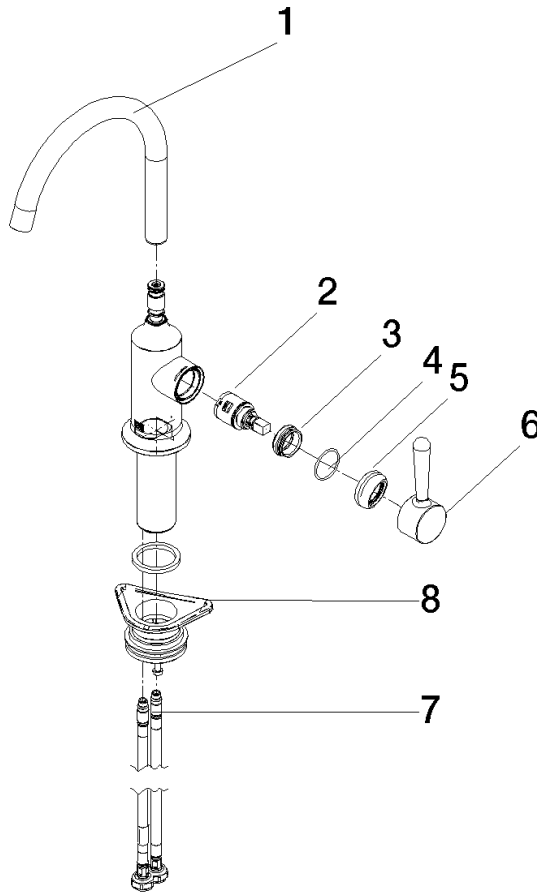

**Recommended miscellaneous**

**VAIA Dispenser with rosette - Durabronss (23kt Gold)** 82 434 809-09

33 805 809

mm [inches]

Flow rate chart

Certificates

LGA\_29299.

33 805 809

### Spare parts list

No.	Item Number	Name	Quantity used	Delivery time
1	90 28 22 311 02-09	spout	1	-
Spare part can no longer be ordered, please order the replacement item				
2	90 15 05 042 00 90	cartridge	1	2
3	09 24 04 266 90	nut	1	2
4	09 14 10 091 90	seal	1	2
5	90 28 30 052 00-09	cover	1	40
6	90 20 80 050 00-09	handle	1	-
Spare part can no longer be ordered, please order the replacement item				
7	04 30 04 100 00 90	hose	2	2
8	04 23 10 044 08 90	fixing set	1	2