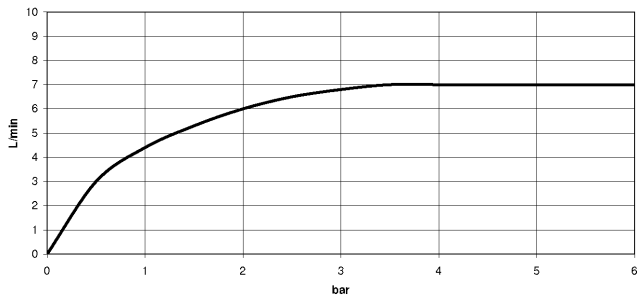

33 805 809

- 167mm projection
- pivotable spout 360°
- air-enriched flow
- max. flow 7 l/min at 3 bar flow pressure
- lead-free
- This product can help a building meet the requirements of Green Building Rating Systems, e.g. LEED®, BREEAM®, DGNB

**Recommended miscellaneous**

**VAIA Dispenser with rosette - Durabronss (23kt Gold)** 82 434 809-09

33 805 809

mm [inches]

Flow rate chart

Certificates

LGA\_29299.

33 805 809