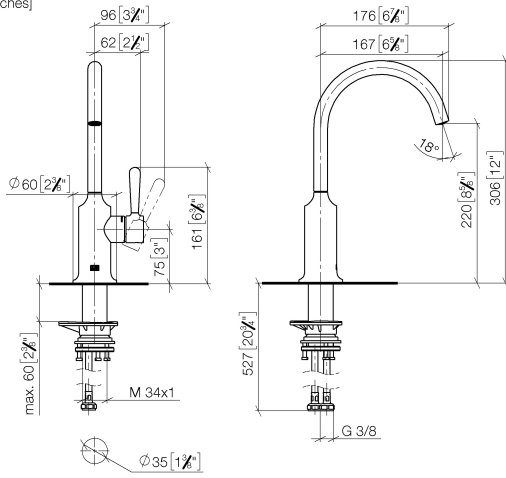

33 805 809

- 167mm projection
- pivotable spout 360°
- air-enriched flow
- max. flow 7 l/min at 3 bar flow pressure
- lead-free
- This product can help a building meet the requirements of Green Building Rating Systems, e.g. LEED®, BREEAM®, DGNB

**Recommended miscellaneous**

**VAIA Dispenser with rosette - Durabronss (23kt Gold)** 82 434 809-09

33 805 809

mm [inches]

Flow rate chart

Certificates

LGA\_29299.

33 805 809

### Spare parts list

No.	Item Number	Name	Quantity used	Delivery time
1	90 28 22 311 02-09	spout	1	-
Spare part can no longer be ordered, please order the replacement item				
2	90 15 05 042 00 90	cartridge	1	2
3	09 24 04 266 90	nut	1	2
4	09 14 10 091 90	seal	1	2
5	90 28 30 052 00-09	cover	1	40
6	90 20 80 050 00-09	handle	1	-
Spare part can no longer be ordered, please order the replacement item				
7	04 30 04 100 00 90	hose	2	2
8	04 23 10 044 08 90	fixing set	1	2