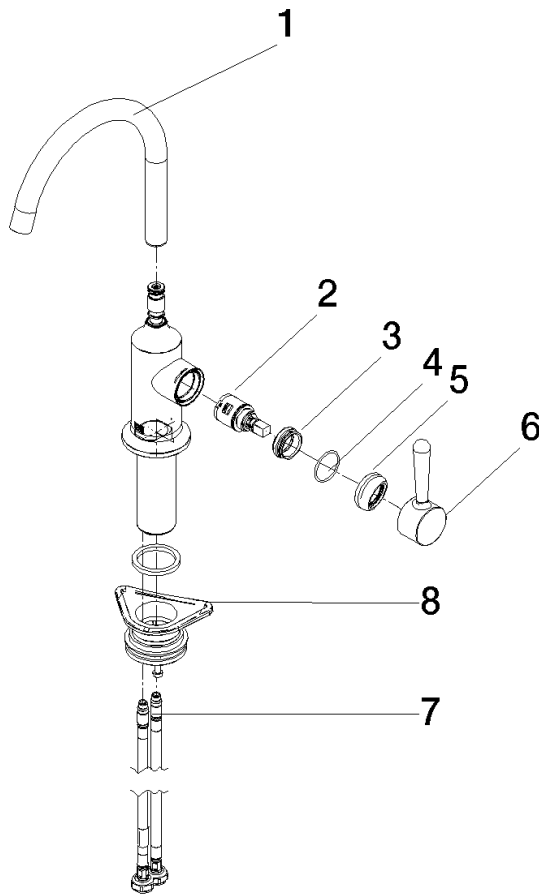

33 805 809

- 167mm projection
- pivotable spout 360°
- air-enriched flow
- max. flow 7 l/min at 3 bar flow pressure
- lead-free
- This product can help a building meet the requirements of Green Building Rating Systems, e.g. LEED®, BREEAM®, DGNB

Recommended miscellaneous

VAIA Dispenser with rosette - Dark Chrome 82 434 809-19

33 805 809

mm [inches]

Flow rate chart

Certificates

LGA_29299.

33 805 809

Parts for other finishes can be found here: [Chrome](#)

Spare parts list

No.	Item Number	Name	Quantity used	Delivery time
1	90 28 22 311 02-19	spout	1	-
Spare part can no longer be ordered, please order the replacement item				
2	90 15 05 042 00 90	cartridge	1	2
3	09 24 04 266 90	nut	1	2
4	09 14 10 091 90	seal	1	2
5	90 28 30 052 00-19	cover	1	20
6	90 20 80 050 00-19	handle	1	-
Spare part can no longer be ordered, please order the replacement item				
7	04 30 04 100 00 90	hose	2	2
8	04 23 10 044 08 90	fixing set	1	2