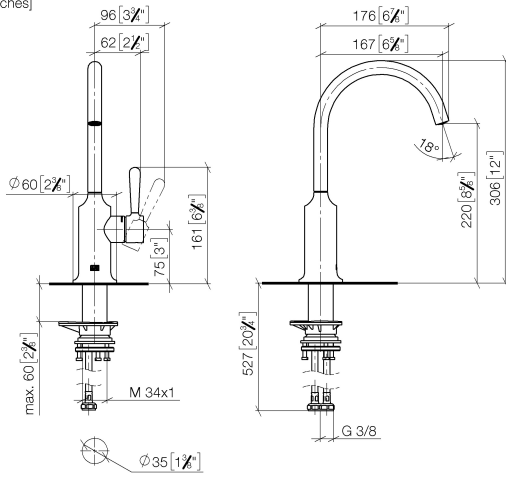

33 805 809

- 167mm projection
- pivotable spout 360°
- air-enriched flow
- max. flow 7 l/min at 3 bar flow pressure
- lead-free
- This product can help a building meet the requirements of Green Building Rating Systems, e.g. LEED®, BREEAM®, DGNB

Recommended miscellaneous

VAIA Dispenser with rosette - Dark Chrome 82 434 809-19

33 805 809

mm [inches]

Flow rate chart

Certificates

LGA_29299.

33 805 809

Parts for other finishes can be found here: [Chrome](#)

Spare parts list

No.	Item Number	Name	Quantity used	Delivery time
1	90 28 22 311 02-19	spout	1	-
Spare part can no longer be ordered, please order the replacement item				
2	90 15 05 042 00 90	cartridge	1	2
3	09 24 04 266 90	nut	1	2
4	09 14 10 091 90	seal	1	2
5	90 28 30 052 00-19	cover	1	20
6	90 20 80 050 00-19	handle	1	-
Spare part can no longer be ordered, please order the replacement item				
7	04 30 04 100 00 90	hose	2	2
8	04 23 10 044 08 90	fixing set	1	2