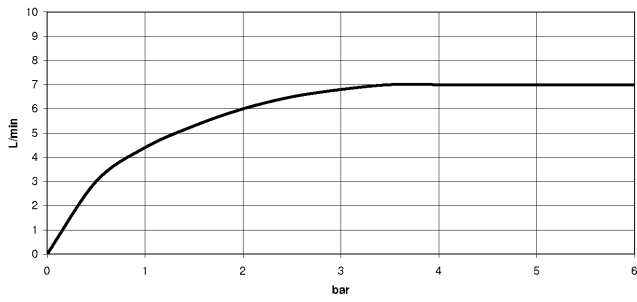

Recommended miscellaneous

VAIA Dispenser with rosette - Dark Chrome 82 434 809-19

33 805 809

mm [inches]

Flow rate chart

Certificates

LGA_29299.

33 805 809