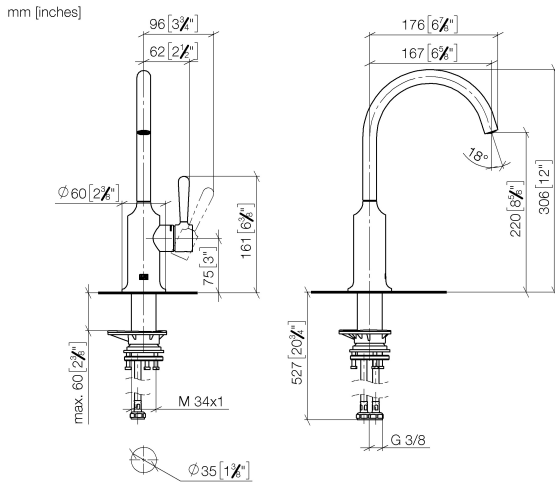

33 805 809

- 167mm projection
- pivotable spout 360°
- air-enriched flow
- max. flow 7 l/min at 3 bar flow pressure
- lead-free
- This product can help a building meet the requirements of Green Building Rating Systems, e.g. LEED®, BREEAM®, DGNB

Recommended miscellaneous

VAIA Dispenser with rosette - Brushed Durabron (23kt Gold) 82 434 809-28

33 805 809

Flow rate chart

Certificates

LGA_29299.

33 805 809

Parts for other finishes can be found here: [Chrome](#)

Spare parts list

No.	Item Number	Name	Quantity used	Delivery time
1	90 28 22 311 02-28	spout	1	-
Spare part can no longer be ordered, please order the replacement item				
2	90 15 05 042 00 90	cartridge	1	2
3	09 24 04 266 90	nut	1	2
4	09 14 10 091 90	seal	1	2
5	90 28 30 052 00-28	cover	1	20
6	90 20 80 050 00-28	handle	1	-
Spare part can no longer be ordered, please order the replacement item				
7	04 30 04 100 00 90	hose	2	2
8	04 23 10 044 08 90	fixing set	1	2