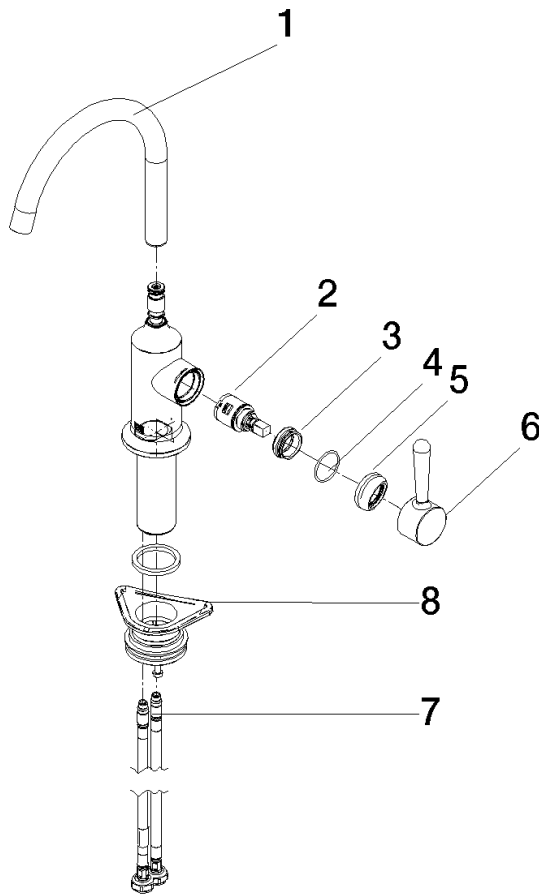

33 805 809

- 167mm projection
- pivotable spout 360°
- air-enriched flow
- max. flow 7 l/min at 3 bar flow pressure
- lead-free
- This product can help a building meet the requirements of Green Building Rating Systems, e.g. LEED®, BREEAM®, DGNB

Recommended miscellaneous

VAIA Dispenser with rosette - Brushed Durabron (23kt Gold) 82 434 809-28

33 805 809

Flow rate chart

Certificates

LGA_29299.

33 805 809

Parts for other finishes can be found here: [Chrome](#)

Spare parts list

No.	Item Number	Name	Quantity used	Delivery time
1	90 28 22 311 02-28	spout	1	-
Spare part can no longer be ordered, please order the replacement item				
2	90 15 05 042 00 90	cartridge	1	2
3	09 24 04 266 90	nut	1	2
4	09 14 10 091 90	seal	1	2
5	90 28 30 052 00-28	cover	1	20
6	90 20 80 050 00-28	handle	1	-
Spare part can no longer be ordered, please order the replacement item				
7	04 30 04 100 00 90	hose	2	2
8	04 23 10 044 08 90	fixing set	1	2