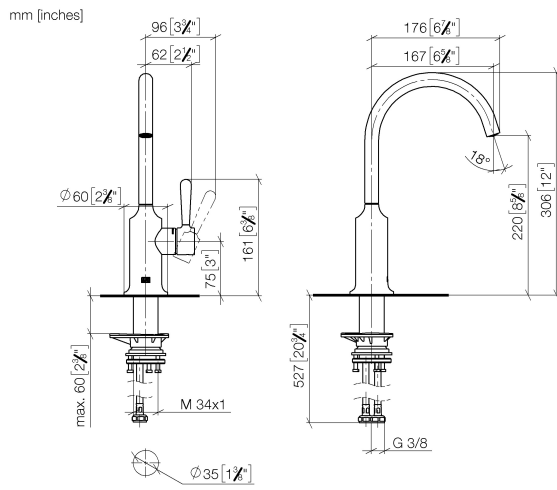

33 805 809

- 167mm projection
- pivotable spout 360°
- air-enriched flow
- max. flow 7 l/min at 3 bar flow pressure
- lead-free
- This product can help a building meet the requirements of Green Building Rating Systems, e.g. LEED®, BREEAM®, DGNB

Recommended miscellaneous

VAIA Dispenser with rosette - Matte Black 82 434 809-33

33 805 809

Flow rate chart

Certificates

LGA_29299.

33 805 809

Parts for other finishes can be found here: [Chrome](#)

Spare parts list

No.	Item Number	Name	Quantity used	Delivery time
1	90 28 22 311 02-33	spout	1	-
Spare part can no longer be ordered, please order the replacement item				
2	90 15 05 042 00 90	cartridge	1	2
3	09 24 04 266 90	nut	1	2
4	09 14 10 091 90	seal	1	2
5	90 28 30 052 00-33	cover	1	30
6	90 20 80 050 00-33	handle	1	-
Spare part can no longer be ordered, please order the replacement item				
7	04 30 04 100 00 90	hose	2	2
8	04 23 10 044 08 90	fixing set	1	2