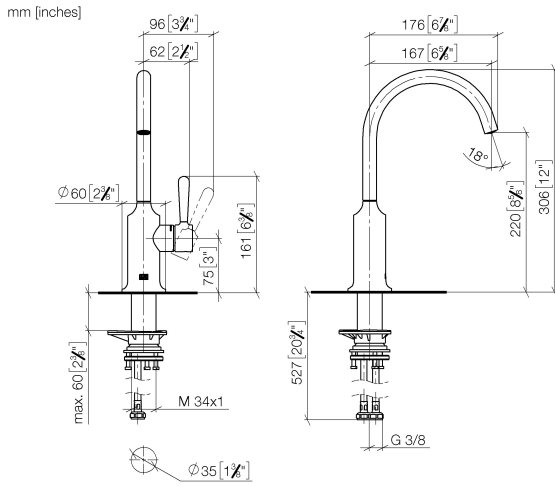

33 805 809

- 167mm projection
- pivotable spout 360°
- air-enriched flow
- max. flow 7 l/min at 3 bar flow pressure
- lead-free
- This product can help a building meet the requirements of Green Building Rating Systems, e.g. LEED®, BREEAM®, DGNB

**Recommended miscellaneous**

**VAIA Dispenser with rosette - Brushed Champagne (22kt Gold)** 82 434 809-46

33 805 809

Flow rate chart

Certificates

LGA\_29299.

33 805 809

Parts for other finishes can be found here: [Chrome](#)

### Spare parts list

No.	Item Number	Name	Quantity used	Delivery time
1	90 28 22 311 02-46	spout	1	-
Spare part can no longer be ordered, please order the replacement item				
2	90 15 05 042 00 90	cartridge	1	2
3	09 24 04 266 90	nut	1	2
4	09 14 10 091 90	seal	1	2
5	90 28 30 052 00-46	cover	1	30
6	90 20 80 050 00-46	handle	1	-
Spare part can no longer be ordered, please order the replacement item				
7	04 30 04 100 00 90	hose	2	2
8	04 23 10 044 08 90	fixing set	1	2