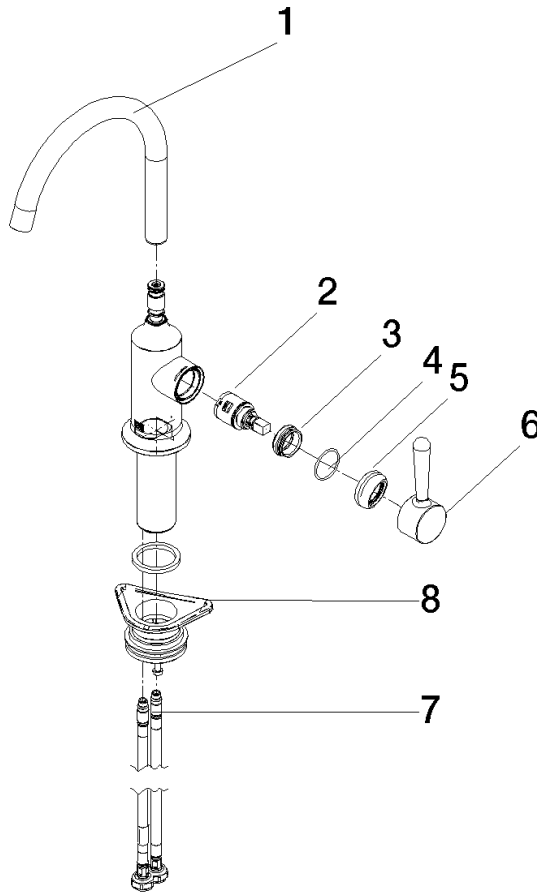

33 805 809

- 167mm projection
- pivotable spout 360°
- air-enriched flow
- max. flow 7 l/min at 3 bar flow pressure
- lead-free
- This product can help a building meet the requirements of Green Building Rating Systems, e.g. LEED®, BREEAM®, DGNB

**Recommended miscellaneous**

**VAIA Dispenser with rosette - Brushed Champagne (22kt Gold)** 82 434 809-46

33 805 809

Flow rate chart

Certificates

LGA\_29299.

33 805 809

Parts for other finishes can be found here: [Chrome](#)

### Spare parts list

No.	Item Number	Name	Quantity used	Delivery time
1	90 28 22 311 02-46	spout	1	-
Spare part can no longer be ordered, please order the replacement item				
2	90 15 05 042 00 90	cartridge	1	2
3	09 24 04 266 90	nut	1	2
4	09 14 10 091 90	seal	1	2
5	90 28 30 052 00-46	cover	1	30
6	90 20 80 050 00-46	handle	1	-
Spare part can no longer be ordered, please order the replacement item				
7	04 30 04 100 00 90	hose	2	2
8	04 23 10 044 08 90	fixing set	1	2