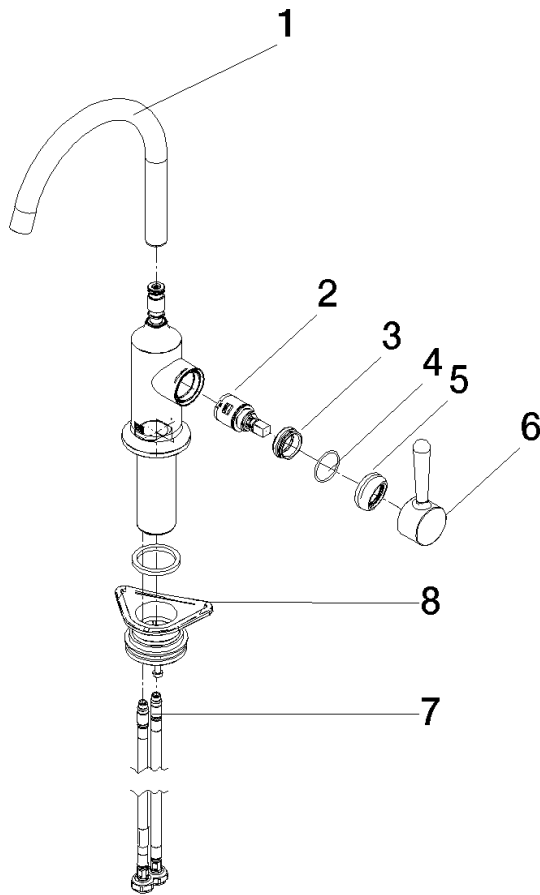

33 805 809

- 167mm projection
- pivotable spout 360°
- air-enriched flow
- max. flow 7 l/min at 3 bar flow pressure
- lead-free
- This product can help a building meet the requirements of Green Building Rating Systems, e.g. LEED®, BREEAM®, DGNB

Recommended miscellaneous

VAIA Dispenser with rosette - Champagne (22kt Gold) 82 434 809-47

33 805 809

mm [inches]

Flow rate chart

Certificates

LGA_29299.

33 805 809

Parts for other finishes can be found here: [Chrome](#)

Spare parts list

No.	Item Number	Name	Quantity used	Delivery time
1	90 28 22 311 02-47	spout	1	-
Spare part can no longer be ordered, please order the replacement item				
2	90 15 05 042 00 90	cartridge	1	2
3	09 24 04 266 90	nut	1	2
4	09 14 10 091 90	seal	1	2
5	90 28 30 052 00-47	cover	1	30
6	90 20 80 050 00-47	handle	1	-
Spare part can no longer be ordered, please order the replacement item				
7	04 30 04 100 00 90	hose	2	2
8	04 23 10 044 08 90	fixing set	1	2