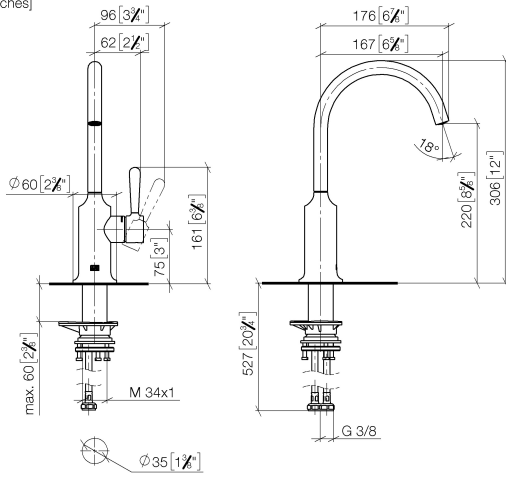

33 805 809

- 167mm projection
- pivotable spout 360°
- air-enriched flow
- max. flow 7 l/min at 3 bar flow pressure
- lead-free
- This product can help a building meet the requirements of Green Building Rating Systems, e.g. LEED®, BREEAM®, DGNB

Recommended miscellaneous

VAIA Dispenser with rosette - Champagne (22kt Gold) 82 434 809-47

33 805 809

mm [inches]

Flow rate chart

Certificates

LGA_29299.

33 805 809

Parts for other finishes can be found here: [Chrome](#)

Spare parts list

No.	Item Number	Name	Quantity used	Delivery time
1	90 28 22 311 02-47	spout	1	-
Spare part can no longer be ordered, please order the replacement item				
2	90 15 05 042 00 90	cartridge	1	2
3	09 24 04 266 90	nut	1	2
4	09 14 10 091 90	seal	1	2
5	90 28 30 052 00-47	cover	1	30
6	90 20 80 050 00-47	handle	1	-
Spare part can no longer be ordered, please order the replacement item				
7	04 30 04 100 00 90	hose	2	2
8	04 23 10 044 08 90	fixing set	1	2