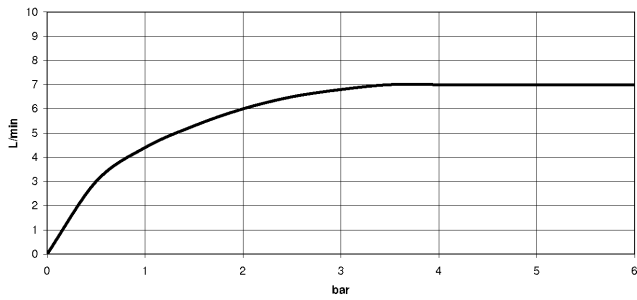

Recommended miscellaneous

VAIA Dispenser with rosette - Champagne (22kt Gold) 82 434 809-47

33 805 809

mm [inches]

Flow rate chart

Certificates

LGA_29299.

33 805 809