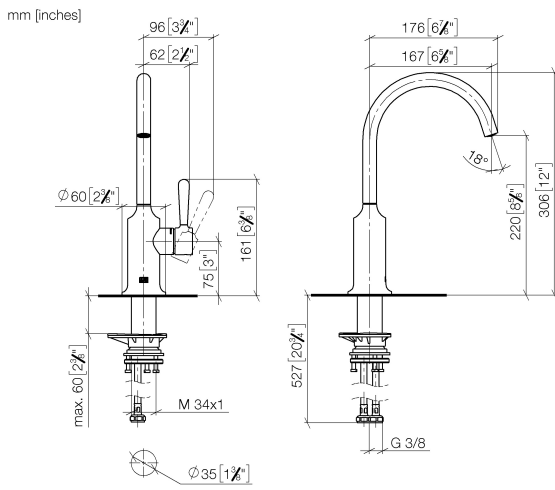

33 805 809

- 167mm projection
- pivotable spout 360°
- air-enriched flow
- max. flow 7 l/min at 3 bar flow pressure
- lead-free
- This product can help a building meet the requirements of Green Building Rating Systems, e.g. LEED®, BREEAM®, DGNB

Recommended miscellaneous

VAIA Dispenser with rosette - 82 434 809-93
Brushed Chrome

33 805 809

Flow rate chart

Certificates

LGA_29299.

33 805 809

Parts for other finishes can be found here: [Chrome](#)

Spare parts list

No.	Item Number	Name	Quantity used	Delivery time
1	90 28 22 311 02-93	spout	1	-
Spare part can no longer be ordered, please order the replacement item				
2	90 15 05 042 00 90	cartridge	1	2
3	09 24 04 266 90	nut	1	2
4	09 14 10 091 90	seal	1	2
5	90 28 30 052 00-93	cover	1	20
6	90 20 80 050 00-93	handle	1	-
Spare part can no longer be ordered, please order the replacement item				
7	04 30 04 100 00 90	hose	2	2
8	04 23 10 044 08 90	fixing set	1	2