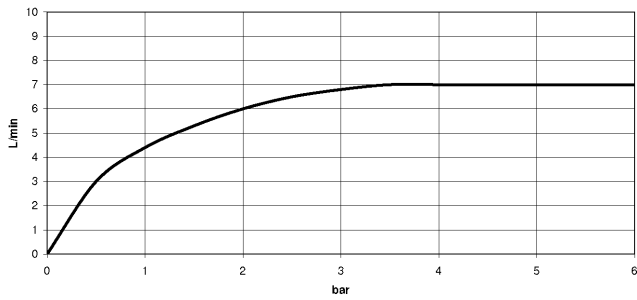

Flow rate chart

Certificates

LGA_29299.