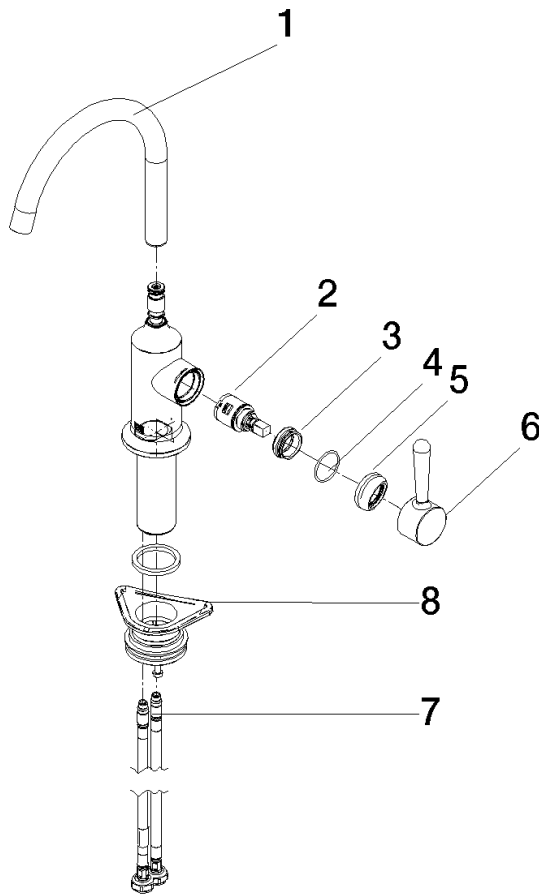

33 805 809

- 167mm projection
- pivotable spout 360°
- air-enriched flow
- max. flow 7 l/min at 3 bar flow pressure
- lead-free
- This product can help a building meet the requirements of Green Building Rating Systems, e.g. LEED®, BREEAM®, DGNB

Recommended miscellaneous

VAIA Dispenser with rosette - 82 434 809-93
Brushed Chrome

33 805 809

Flow rate chart

Certificates

LGA_29299.

33 805 809

Parts for other finishes can be found here: [Chrome](#)

Spare parts list

No.	Item Number	Name	Quantity used	Delivery time
1	90 28 22 311 02-93	spout	1	-
Spare part can no longer be ordered, please order the replacement item				
2	90 15 05 042 00 90	cartridge	1	2
3	09 24 04 266 90	nut	1	2
4	09 14 10 091 90	seal	1	2
5	90 28 30 052 00-93	cover	1	20
6	90 20 80 050 00-93	handle	1	-
Spare part can no longer be ordered, please order the replacement item				
7	04 30 04 100 00 90	hose	2	2
8	04 23 10 044 08 90	fixing set	1	2