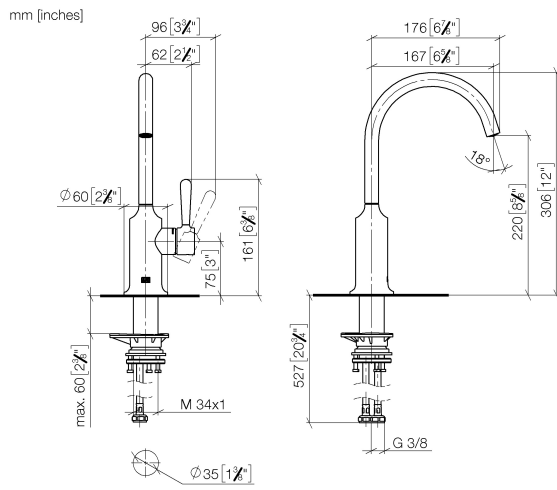

33 805 809

- 167mm projection
- pivotable spout 360°
- air-enriched flow
- max. flow 7 l/min at 3 bar flow pressure
- lead-free
- This product can help a building meet the requirements of Green Building Rating Systems, e.g. LEED®, BREEAM®, DGNB

Recommended miscellaneous

VAIA Dispenser with rosette - 82 434 809-99
Brushed Dark Platinum

33 805 809

Flow rate chart

Certificates

LGA_29299.

33 805 809

Parts for other finishes can be found here: [Chrome](#)

Spare parts list

No.	Item Number	Name	Quantity used	Delivery time
1	90 28 22 311 02-99	spout	1	-
Spare part can no longer be ordered, please order the replacement item				
2	90 15 05 042 00 90	cartridge	1	2
3	09 24 04 266 90	nut	1	2
4	09 14 10 091 90	seal	1	2
5	90 28 30 052 00-99	cover	1	30
6	90 20 80 050 00-99	handle	1	-
Spare part can no longer be ordered, please order the replacement item				
7	04 30 04 100 00 90	hose	2	2
8	04 23 10 044 08 90	fixing set	1	2