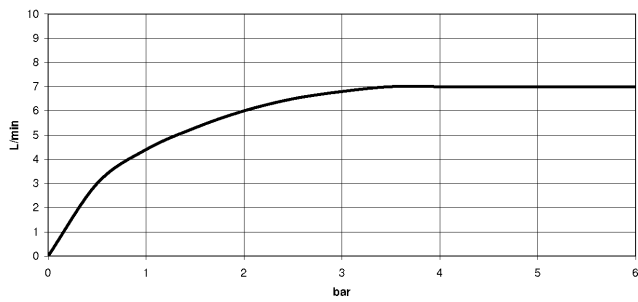

Flow rate chart

Certificates

LGA_29299.