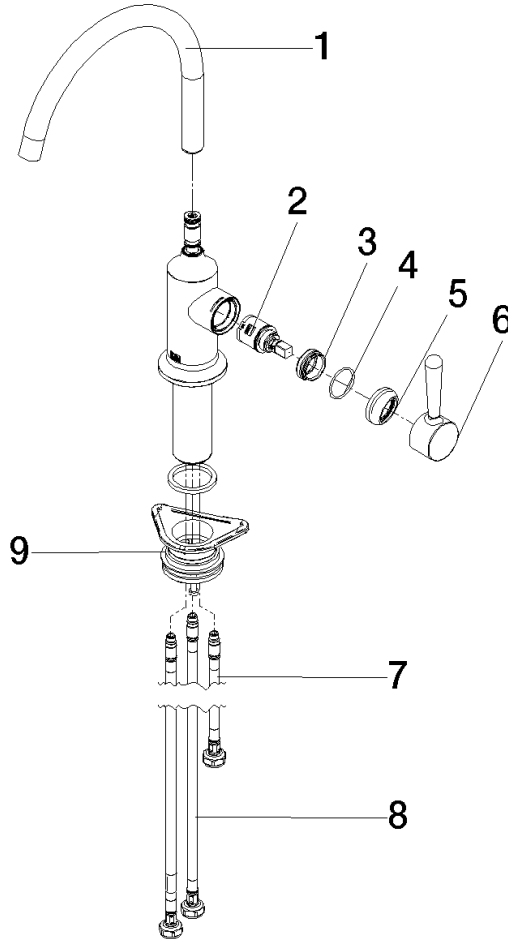

Certificates

LGA_38

WRAS_240602

33 810 809

Product version from 7/1/2023

Parts for other finishes can be found here: [Chrome](#)

33 810 809

Spare parts list

Product version from 7/1/2023

No.	Item Number	Name	Quantity used	Delivery time
	90 28 22 313 02-06	spout	10	-

Spare part can no longer be ordered, please order the replacement item