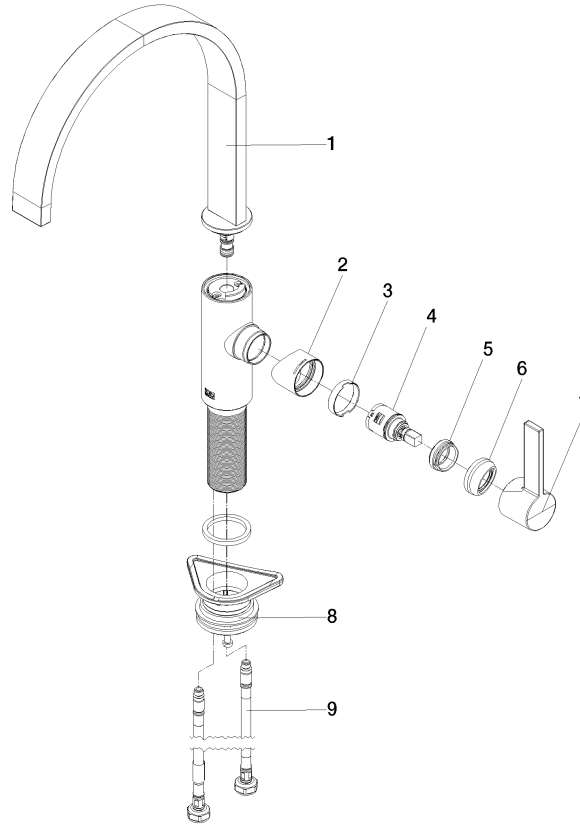

MEM Single-lever mixer - Brushed Platinum

MEM

33 815 682

- 241mm projection
- pivotable spout 360°
- Optional swivel limiter available with swivel limiter set 12 820 970 90
- air-enriched flow
- max. flow 6.3 l/min at 3 bar flow pressure
- lead-free
- This product can help a building meet the requirements of Green Building Rating Systems, e.g. LEED®, BREEAM®, DGNB
- WRAS 240202021

Recommended miscellaneous

Swivel limitation set - 12 820 970 90

Recommended miscellaneous

Strainer waste with control handle - Brushed Platinum 10 712 970-06

Recommended miscellaneous

Dispenser without rosette - Brushed Platinum 82 424 970-06

33 815 682

Flow rate chart

Certificates

LGA_38646.

WRAS_240202021.

33 815 682

Spare parts list

No.	Item Number	Name	Quantity used	Delivery time
1	90 28 22 333 00-06	spout	1	-
Spare part can no longer be ordered, please order the replacement item				
2	09 19 86 012-06	cover	1	60
3	90 23 10 128 00 90	nut	1	2
4	90 15 05 042 00 90	cartridge	1	2
5	09 24 04 266 90	nut	1	2
6	90 28 30 052 00-06	cover	1	10
7	90 20 86 004 00-06	handle	1	10
8	04 23 10 044 08 90	fixing set	1	2
9	04 30 04 100 00 90	hose	2	2