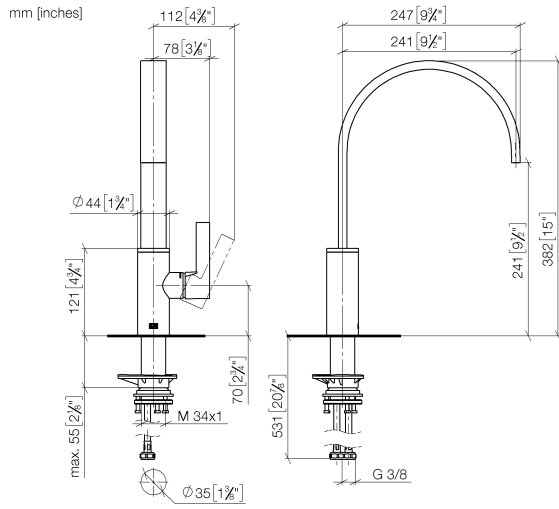

MEM Single-lever mixer - Brushed Platinum

MEM

33 815 682

- 241mm projection
- pivotable spout 360°
- Optional swivel limiter available with swivel limiter set 12 820 970 90
- air-enriched flow
- max. flow 6.3 l/min at 3 bar flow pressure
- lead-free
- This product can help a building meet the requirements of Green Building Rating Systems, e.g. LEED®, BREEAM®, DGNB
- WRAS 240202021

Recommended miscellaneous

Swivel limitation set - 12 820 970 90

Recommended miscellaneous

Strainer waste with control handle - Brushed Platinum 10 712 970-06

Recommended miscellaneous

Dispenser without rosette - Brushed Platinum 82 424 970-06

33 815 682

Flow rate chart

Certificates

LGA_38646.

WRAS_240202021.

33 815 682

Spare parts list

No.	Item Number	Name	Quantity used	Delivery time
1	90 28 22 333 00-06	spout	1	-
Spare part can no longer be ordered, please order the replacement item				
2	09 19 86 012-06	cover	1	60
3	90 23 10 128 00 90	nut	1	2
4	90 15 05 042 00 90	cartridge	1	2
5	09 24 04 266 90	nut	1	2
6	90 28 30 052 00-06	cover	1	10
7	90 20 86 004 00-06	handle	1	10
8	04 23 10 044 08 90	fixing set	1	2
9	04 30 04 100 00 90	hose	2	2