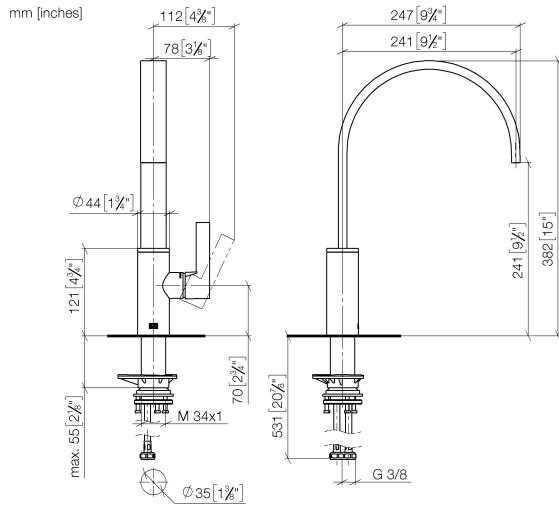

MEM Single-lever mixer - Dark Chrome

MEM

33 815 682

- 241mm projection
- pivotable spout 360°
- Optional swivel limiter available with swivel limiter set 12 820 970 90
- air-enriched flow
- max. flow 6.3 l/min at 3 bar flow pressure
- lead-free
- This product can help a building meet the requirements of Green Building Rating Systems, e.g. LEED®, BREEAM®, DGNB

Recommended miscellaneous

	Swivel limitation set -	12 820 970 90
---	--------------------------------	---------------

Recommended miscellaneous

	Dispenser without rosette - Dark Chrome	82 424 970-19
---	--	---------------

33 815 682

Flow rate chart

Certificates

LGA_38646.

WRAS_240202021.

33 815 682

Spare parts list

No.	Item Number	Name	Quantity used	Delivery time
1	90 28 22 333 00-19	spout	1	-
Spare part can no longer be ordered, please order the replacement item				
2	09 19 86 012-19	cover	1	60
3	90 23 10 128 00 90	nut	1	2
4	90 15 05 042 00 90	cartridge	1	2
5	09 24 04 266 90	nut	1	2
6	90 28 30 052 00-19	cover	1	20
7	90 20 86 004 00-19	handle	1	20
8	04 23 10 044 08 90	fixing set	1	2
9	04 30 04 100 00 90	hose	2	2