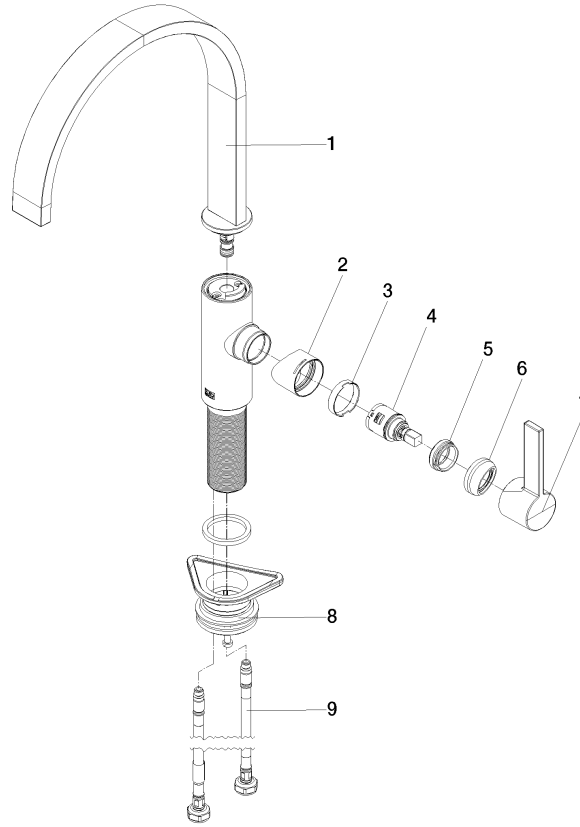

MEM Single-lever mixer - Dark Chrome

MEM

33 815 682

- 241mm projection
- pivotable spout 360°
- Optional swivel limiter available with swivel limiter set 12 820 970 90
- air-enriched flow
- max. flow 6.3 l/min at 3 bar flow pressure
- lead-free
- This product can help a building meet the requirements of Green Building Rating Systems, e.g. LEED®, BREEAM®, DGNB

33 815 682

Flow rate chart

Certificates

LGA_38646.

WRAS_240202021.

33 815 682

Spare parts list

No.	Item Number	Name	Quantity used	Delivery time
1	90 28 22 333 00-19	spout	1	-
Spare part can no longer be ordered, please order the replacement item				
2	09 19 86 012-19	cover	1	60
3	90 23 10 128 00 90	nut	1	2
4	90 15 05 042 00 90	cartridge	1	2
5	09 24 04 266 90	nut	1	2
6	90 28 30 052 00-19	cover	1	20
7	90 20 86 004 00-19	handle	1	20
8	04 23 10 044 08 90	fixing set	1	2
9	04 30 04 100 00 90	hose	2	2