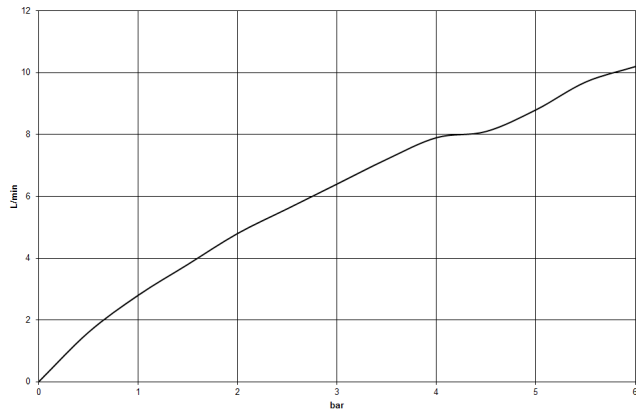

33 815 682

Flow rate chart

Certificates

LGA_38646.

WRAS_240202021.

33 815 682

Spare parts list

No.	Item Number	Name	Quantity used	Delivery time
1	90 28 22 333 00-19	spout	1	-
Spare part can no longer be ordered, please order the replacement item				
2	09 19 86 012-19	cover	1	60
3	90 23 10 128 00 90	nut	1	2
4	90 15 05 042 00 90	cartridge	1	2
5	09 24 04 266 90	nut	1	2
6	90 28 30 052 00-19	cover	1	20
7	90 20 86 004 00-19	handle	1	20
8	04 23 10 044 08 90	fixing set	1	2
9	04 30 04 100 00 90	hose	2	2