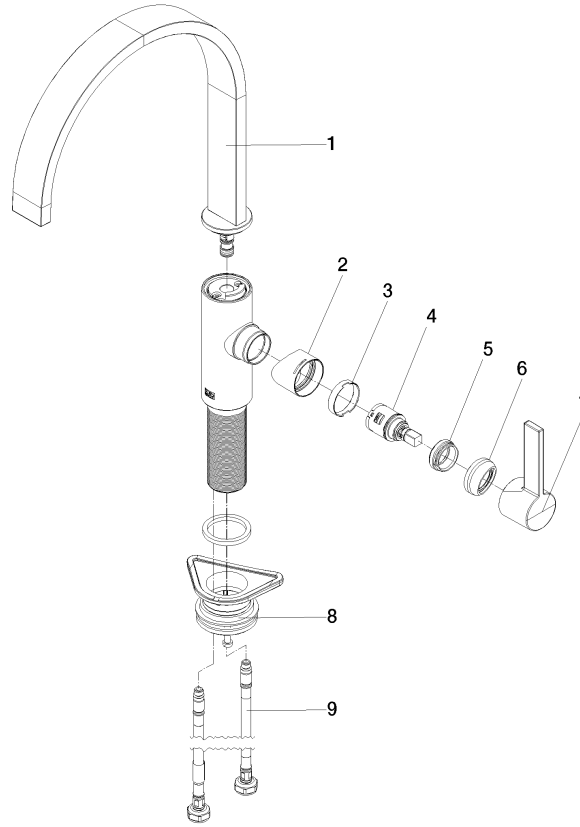

**MEM Single-lever mixer - Brushed Durabron (23kt Gold)**

MEM

33 815 682

- 241mm projection
- pivotable spout 360°
- Optional swivel limiter available with swivel limiter set 12 820 970 90
- air-enriched flow
- max. flow 6.3 l/min at 3 bar flow pressure
- lead-free
- This product can help a building meet the requirements of Green Building Rating Systems, e.g. LEED®, BREEAM®, DGNB
- WRAS 240202021

**Recommended miscellaneous**

	<b>Dispenser without rosette - Brushed Durabron (23kt Gold)</b>	82 424 970-28
---	---	---------------

33 815 682

**Flow rate chart**

**Certificates**

LGA\_38646.

WRAS\_240202021.

33 815 682

Spare parts list

No.	Item Number	Name	Quantity used	Delivery time
1	90 28 22 333 00-28	spout	1	-
Spare part can no longer be ordered, please order the replacement item				
2	09 19 86 012-28	cover	1	60
3	90 23 10 128 00 90	nut	1	2
4	90 15 05 042 00 90	cartridge	1	2
5	09 24 04 266 90	nut	1	2
6	90 28 30 052 00-28	cover	1	20
7	90 20 86 004 00-28	handle	1	20
8	04 23 10 044 08 90	fixing set	1	2
9	04 30 04 100 00 90	hose	2	2