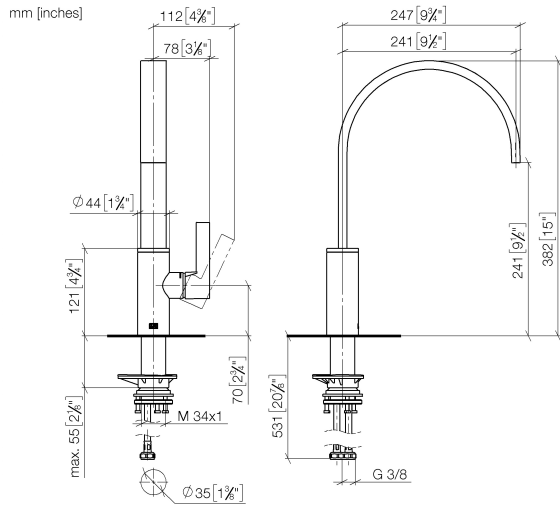

**MEM Single-lever mixer - Brushed Champagne (22kt Gold)**

MEM

33 815 682

- 241mm projection
- pivotable spout 360°
- Optional swivel limiter available with swivel limiter set 12 820 970 90
- air-enriched flow
- max. flow 6.3 l/min at 3 bar flow pressure
- lead-free
- This product can help a building meet the requirements of Green Building Rating Systems, e.g. LEED®, BREEAM®, DGNB

**Recommended miscellaneous**

**Swivel limitation set -** 12 820 970 90

**Recommended miscellaneous**

**Dispenser without rosette -  
Brushed Champagne (22kt Gold)** 82 424 970-46

**Recommended miscellaneous**

**Strainer waste with control handle  
- Brushed Champagne (22kt Gold)** 10 712 970-46

33 815 682

**Flow rate chart**

**Certificates**

LGA\_38646.

WRAS\_240202021.

33 815 682

**Spare parts list**

No.	Item Number	Name	Quantity used	Delivery time
1	90 28 22 333 00-46	spout	1	-
Spare part can no longer be ordered, please order the replacement item				
2	09 19 86 012-46	cover	1	60
3	90 23 10 128 00 90	nut	1	2
4	90 15 05 042 00 90	cartridge	1	2
5	09 24 04 266 90	nut	1	2
6	90 28 30 052 00-46	cover	1	30
7	90 20 86 004 00-46	handle	1	30
8	04 23 10 044 08 90	fixing set	1	2
9	04 30 04 100 00 90	hose	2	2