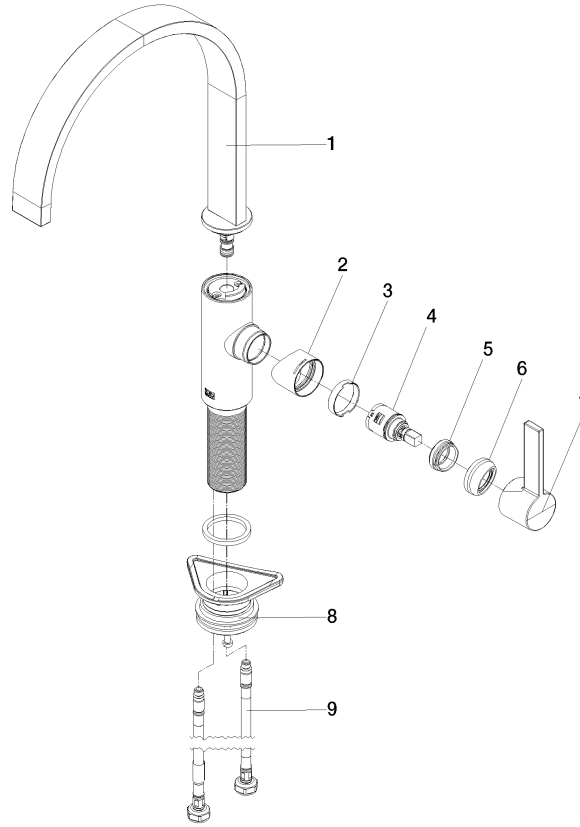

**Strainer waste with control handle  
- Brushed Champagne (22kt Gold)** 10 712 970-46

33 815 682

**Flow rate chart**

**Certificates**

LGA\_38646.

WRAS\_240202021.

33 815 682

**Spare parts list**

No.	Item Number	Name	Quantity used	Delivery time
1	90 28 22 333 00-46	spout	1	-
Spare part can no longer be ordered, please order the replacement item				
2	09 19 86 012-46	cover	1	60
3	90 23 10 128 00 90	nut	1	2
4	90 15 05 042 00 90	cartridge	1	2
5	09 24 04 266 90	nut	1	2
6	90 28 30 052 00-46	cover	1	30
7	90 20 86 004 00-46	handle	1	30
8	04 23 10 044 08 90	fixing set	1	2
9	04 30 04 100 00 90	hose	2	2