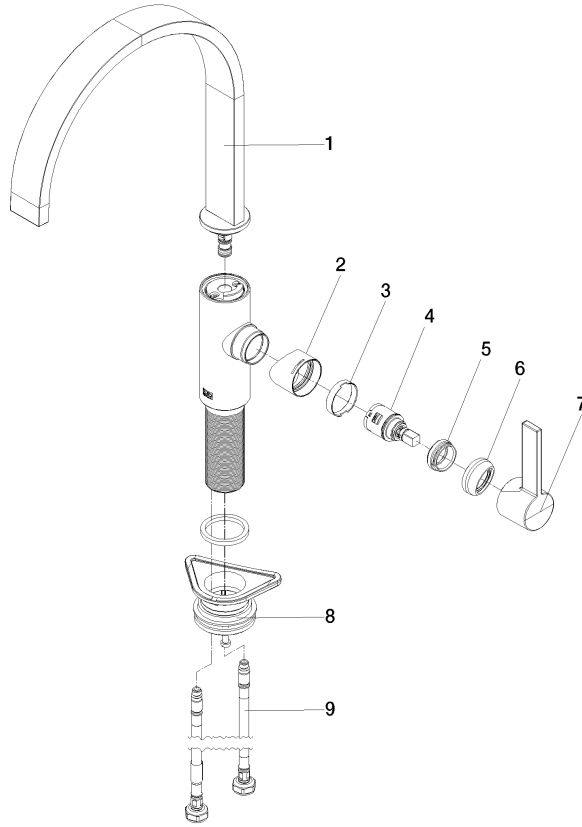

**MEM Single-lever mixer - Champagne (22kt Gold)**

MEM

33 815 682

- 241mm projection
- pivotable spout 360°
- Optional swivel limiter available with swivel limiter set 12 820 970 90
- air-enriched flow
- max. flow 6.3 l/min at 3 bar flow pressure
- lead-free
- This product can help a building meet the requirements of Green Building Rating Systems, e.g. LEED®, BREEAM®, DGNB
- WRAS 240202021

**Recommended miscellaneous**

**Swivel limitation set -** 12 820 970 90

**Recommended miscellaneous**

**Dispenser without rosette - Champagne (22kt Gold)** 82 424 970-47

**Recommended miscellaneous**

**Strainer waste with control handle - Champagne (22kt Gold)** 10 712 970-47

33 815 682

**Flow rate chart**

**Certificates**

LGA\_38646.

WRAS\_240202021.

33 815 682

**Spare parts list**

No.	Item Number	Name	Quantity used	Delivery time
1	90 28 22 333 00-47	spout	1	-
Spare part can no longer be ordered, please order the replacement item				
2	09 19 86 012-47	cover	1	60
3	90 23 10 128 00 90	nut	1	2
4	90 15 05 042 00 90	cartridge	1	2
5	09 24 04 266 90	nut	1	2
6	90 28 30 052 00-47	cover	1	30
7	90 20 86 004 00-47	handle	1	30
8	04 23 10 044 08 90	fixing set	1	2
9	04 30 04 100 00 90	hose	2	2