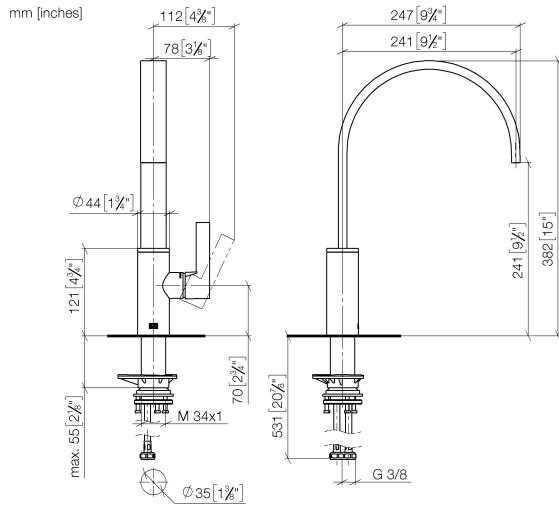

**MEM Single-lever mixer - Champagne (22kt Gold)**

MEM

33 815 682

- 241mm projection
- pivotable spout 360°
- Optional swivel limiter available with swivel limiter set 12 820 970 90
- air-enriched flow
- max. flow 6.3 l/min at 3 bar flow pressure
- lead-free
- This product can help a building meet the requirements of Green Building Rating Systems, e.g. LEED®, BREEAM®, DGNB
- WRAS 240202021

**Recommended miscellaneous**

**Swivel limitation set -** 12 820 970 90

**Recommended miscellaneous**

**Dispenser without rosette - Champagne (22kt Gold)** 82 424 970-47

**Recommended miscellaneous**

**Strainer waste with control handle - Champagne (22kt Gold)** 10 712 970-47

33 815 682

**Flow rate chart**

**Certificates**

LGA\_38646.

WRAS\_240202021.

33 815 682

**Spare parts list**

No.	Item Number	Name	Quantity used	Delivery time
1	90 28 22 333 00-47	spout	1	-
Spare part can no longer be ordered, please order the replacement item				
2	09 19 86 012-47	cover	1	60
3	90 23 10 128 00 90	nut	1	2
4	90 15 05 042 00 90	cartridge	1	2
5	09 24 04 266 90	nut	1	2
6	90 28 30 052 00-47	cover	1	30
7	90 20 86 004 00-47	handle	1	30
8	04 23 10 044 08 90	fixing set	1	2
9	04 30 04 100 00 90	hose	2	2