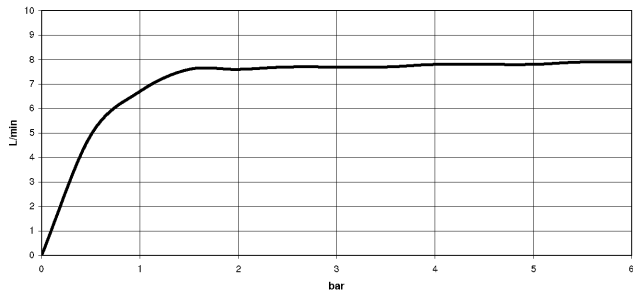

**META SQUARE Single-lever mixer - Durabronss (23kt Gold)**

META SQUARE

33 815 861

- 235mm projection
- pivotable spout 360°
- Optional swivel limiter available with swivel limiter set 12 820 970 90
- air-enriched flow
- max. flow 8 l/min at 3 bar flow pressure
- lead-free
- This product can help a building meet the requirements of Green Building Rating Systems, e.g. LEED®, BREEAM®, DGNB
- WRAS 240102021

**Dispenser without rosette - Durabronss (23kt Gold)** 82 424 970-09

33 815 861

mm [inches]

**Flow rate chart**

**Certificates**

LGA\_38642.

WRAS\_240102021.

33 815 861