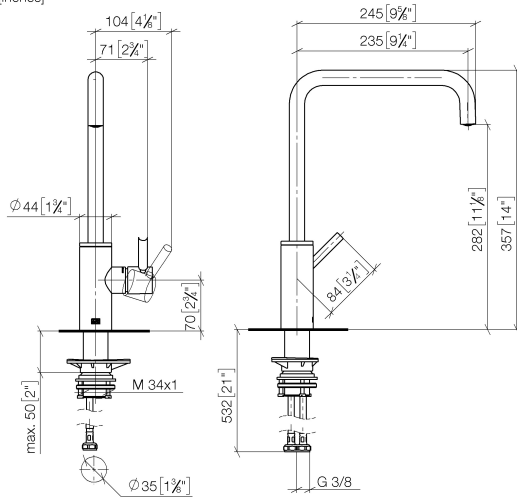

**META SQUARE Single-lever mixer - Durabronss (23kt Gold)**

META SQUARE

33 815 861

- 235mm projection
- pivotable spout 360°
- Optional swivel limiter available with swivel limiter set 12 820 970 90
- air-enriched flow
- max. flow 8 l/min at 3 bar flow pressure
- lead-free
- This product can help a building meet the requirements of Green Building Rating Systems, e.g. LEED®, BREEAM®, DGNB
- WRAS 240102021

**Dispenser without rosette - Durabronss (23kt Gold)** 82 424 970-09

33 815 861

mm [inches]

**Flow rate chart**

**Certificates**

LGA\_38642.

WRAS\_240102021.

33 815 861

**Spare parts list**

No.	Item Number	Name	Quantity used	Delivery time
1	90 28 22 284 00-09	spout	1	40
2	90 15 05 042 00 90	cartridge	1	2
3	09 24 04 266 90	nut	1	2
4	90 28 30 052 00-09	cover	1	40
5	90 20 66 033 00-09	handle	1	40
6	04 23 10 044 08 90	fixing set	1	2
7	04 30 04 101 00 90	hose	2	2