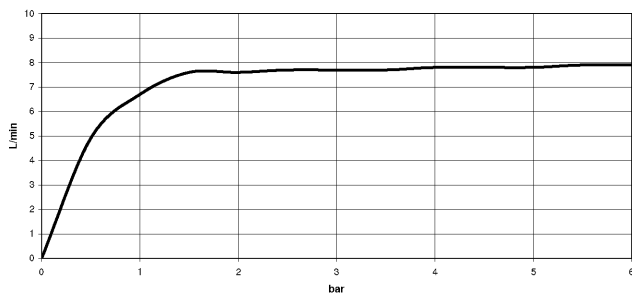

**Recommended miscellaneous**

**Swivel limitation set -** 12 820 970 90

**Recommended miscellaneous**

**Dispenser without rosette - Champagne (22kt Gold)** 82 424 970-47

**Recommended miscellaneous**

**Strainer waste with control handle - Champagne (22kt Gold)** 10 712 970-47

33 815 861

mm [inches]

**Flow rate chart**

**Certificates**

LGA\_38642.

WRAS\_240102021.

33 815 861

**Spare parts list**