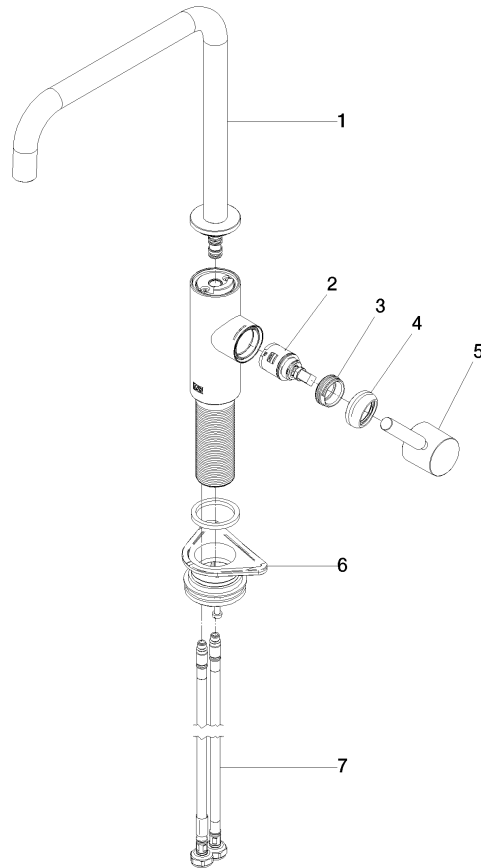

33 815 861

- 235mm projection
- pivotable spout 360°
- Optional swivel limiter available with swivel limiter set 12 820 970 90
- air-enriched flow
- max. flow 8 l/min at 3 bar flow pressure
- lead-free
- This product can help a building meet the requirements of Green Building Rating Systems, e.g. LEED®, BREEAM®, DGNB
- WRAS 240102021

**Recommended miscellaneous**

**Swivel limitation set -** 12 820 970 90

**Recommended miscellaneous**

**Dispenser without rosette - Champagne (22kt Gold)** 82 424 970-47

**Recommended miscellaneous**

**Strainer waste with control handle - Champagne (22kt Gold)** 10 712 970-47

33 815 861

mm [inches]

**Flow rate chart**

**Certificates**

LGA\_38642.

WRAS\_240102021.

33 815 861

**Spare parts list**

No.	Item Number	Name	Quantity used	Delivery time
1	90 28 22 284 00-47	spout	1	30
2	90 15 05 042 00 90	cartridge	1	2
3	09 24 04 266 90	nut	1	2
4	90 28 30 052 00-47	cover	1	30
5	90 20 66 033 00-47	handle	1	30
6	04 23 10 044 08 90	fixing set	1	2
7	04 30 04 101 00 90	hose	2	2