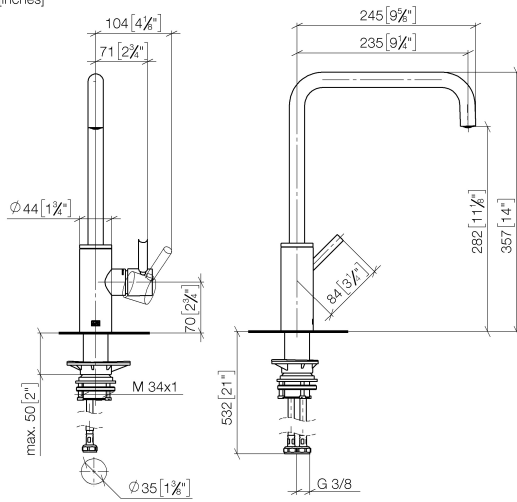

**Recommended miscellaneous**

**Swivel limitation set -** 12 820 970 90

**Recommended miscellaneous**

**Dispenser without rosette - Champagne (22kt Gold)** 82 424 970-47

**Recommended miscellaneous**

**Strainer waste with control handle - Champagne (22kt Gold)** 10 712 970-47

33 815 861

mm [inches]

**Flow rate chart**

**Certificates**

LGA\_38642.

WRAS\_240102021.

33 815 861

**Spare parts list**

No.	Item Number	Name	Quantity used	Delivery time
1	90 28 22 284 00-47	spout	1	30
2	90 15 05 042 00 90	cartridge	1	2
3	09 24 04 266 90	nut	1	2
4	90 28 30 052 00-47	cover	1	30
5	90 20 66 033 00-47	handle	1	30
6	04 23 10 044 08 90	fixing set	1	2
7	04 30 04 101 00 90	hose	2	2