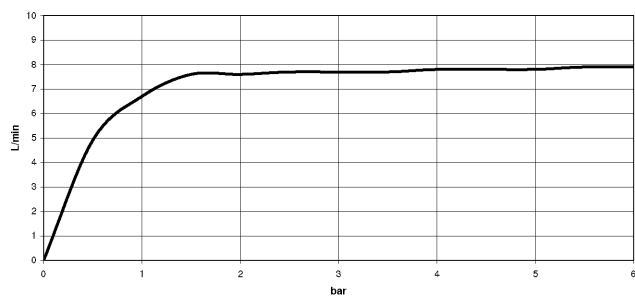

**Dispenser without rosette - Brushed Dark Platinum** 82 424 970-99

33 815 861

mm [inches]

**Flow rate chart**

**Certificates**

LGA\_38642.

WRAS\_240102021.

33 815 861