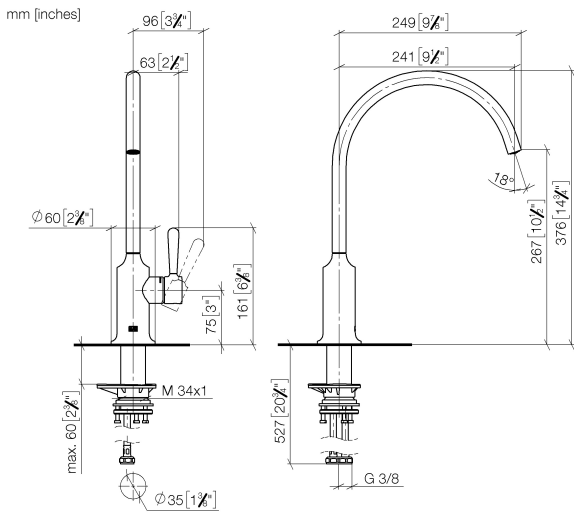

**VAIA Single-lever mixer - Brushed Chrome**

VAIA

33 816 809

- 241mm projection
- pivotable spout 360°
- air-enriched flow
- max. flow 7 l/min at 3 bar flow pressure
- lead-free
- This product can help a building meet the requirements of Green Building Rating Systems, e.g. LEED®, BREEAM®, DGNB

**Recommended miscellaneous**

**VAIA Dispenser with rosette -** 82 434 809-93  
**Brushed Chrome**

33 816 809

**Flow rate chart**

**Codes & Standards**

DIN 4109

ISO 3822

Scottish Water  
Byelaws

### Product version from 7/1/2023

No.	Item Number	Name	Quantity used	Delivery time
	90 28 22 396 00-93	spout	9	20