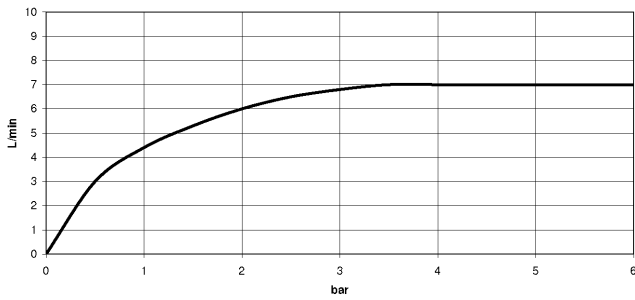

**Recommended miscellaneous**

**VAIA Dispenser with rosette -** 82 434 809-93  
**Brushed Chrome**

33 816 809

**Flow rate chart**

**Codes & Standards**

DIN 4109

ISO 3822

Scottish Water  
Byelaws

UK Water Supply  
Regulations

**Ü-Zeichen**