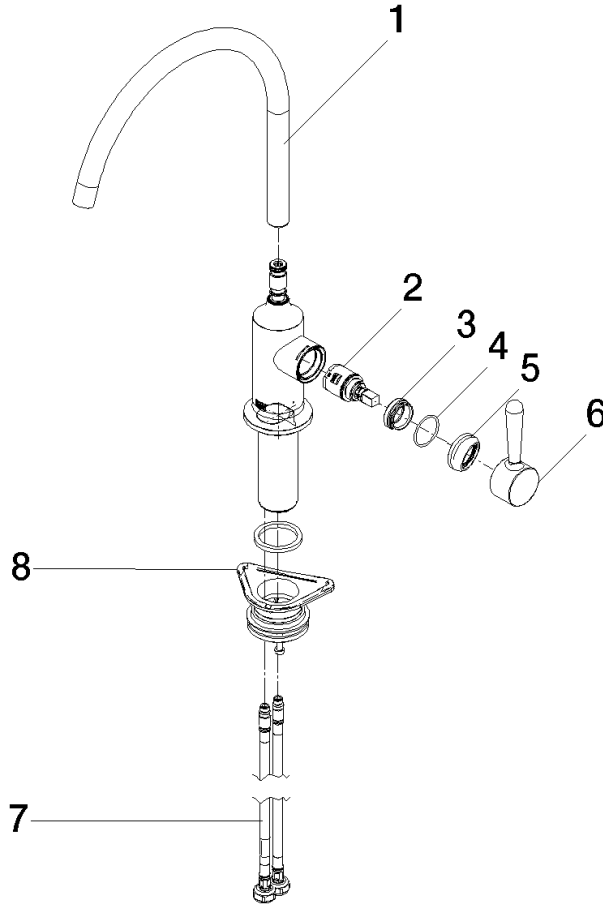

33 816 809

Product version from 7/1/2023

Parts for other finishes can be found here: [Chrome](#)