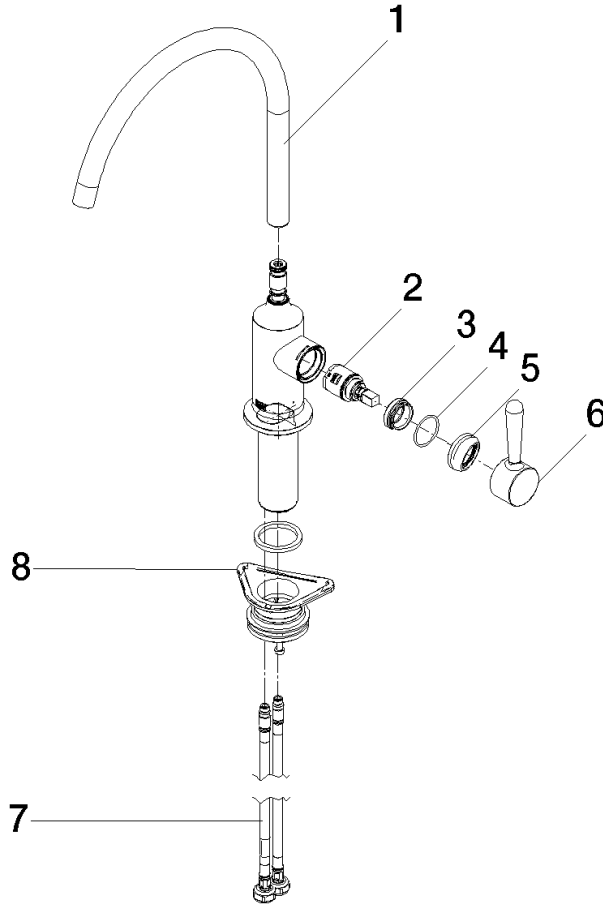

UK Water Supply
Regulations

Ü-Zeichen

VAIA Single-lever mixer - Brushed Dark Platinum

VAIA

33 816 809

Certificates

LGA_29

WRAS_240602

33 816 809

Product version from 7/1/2023

Parts for other finishes can be found here: [Chrome](#)

VAIA Single-lever mixer - Brushed Dark Platinum

VAIA

33 816 809

Spare parts list

Product version from 7/1/2023

No.	Item Number	Name	Quantity used	Delivery time
	90 28 22 396 00-99	spout	9	30