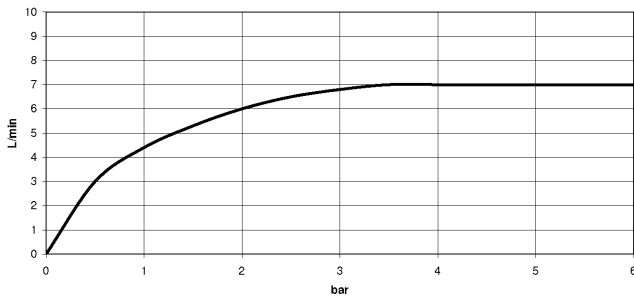

Recommended miscellaneous

VAIA Dispenser with rosette - 82 434 809-99
Brushed Dark Platinum

33 816 809

Flow rate chart

Codes & Standards

DIN 4109

ISO 3822

Scottish Water
Byelaws