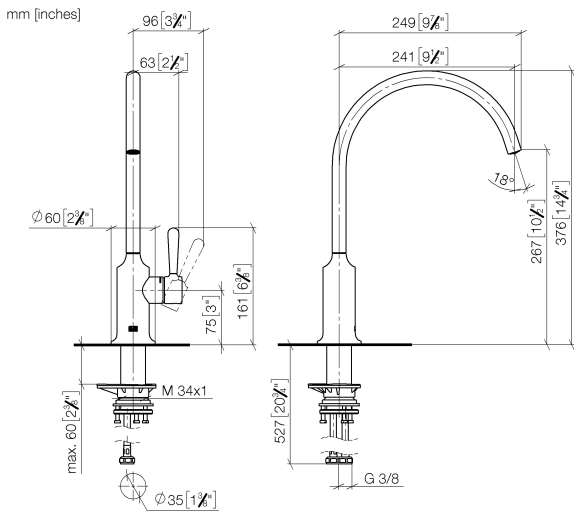

VAIA Single-lever mixer - Brushed Dark Platinum

VAIA

33 816 809

- 241mm projection
- pivotable spout 360°
- air-enriched flow
- max. flow 7 l/min at 3 bar flow pressure
- lead-free
- This product can help a building meet the requirements of Green Building Rating Systems, e.g. LEED®, BREEAM®, DGNB

Recommended miscellaneous

VAIA Dispenser with rosette - 82 434 809-99
Brushed Dark Platinum

33 816 809

Flow rate chart

Codes & Standards

DIN 4109

ISO 3822

Scottish Water
Byelaws

UK Water Supply
Regulations

Ü-Zeichen

VAIA Single-lever mixer - Brushed Dark Platinum

VAIA

33 816 809

Certificates

LGA_29

WRAS_240602

No.	Item Number	Name	Quantity used	Delivery time
	90 28 22 396 00-99	spout	9	30