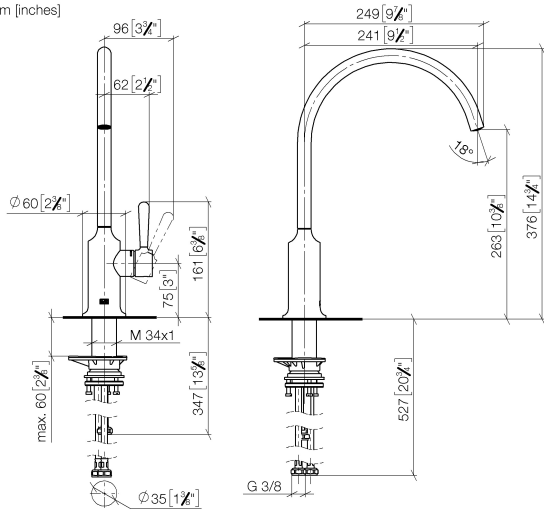

33 826 809

- 241mm projection
- pivotable spout 360°
- air-enriched flow
- max. flow 7 l/min at 3 bar flow pressure
- lead-free
- This product can help a building meet the requirements of Green Building Rating Systems, e.g. LEED®, BREEAM®, DGNB

Recommended miscellaneous

VAIA Rinsing spray set - Brushed Durabron (23kt Gold) 27 718 809-28

Recommended miscellaneous

VAIA Dispenser with rosette - Brushed Durabron (23kt Gold) 82 434 809-28

33 826 809

mm [inches]

Flow rate chart

Codes & Standards

DIN 4109

ISO 3822

Scottish Water
Byelaws

UK Water Supply
Regulations

Ü-Zeichen

VAIA Single-lever mixer for rinsing/Profi spray - Brushed Durabross (23kt Gold)

VAIA Single-lever mixer for rinsing/Profi spray - Brushed Durabross (23kt Gold)

VAIA

33 826 809

Spare parts list

Product version from 7/1/2023

No.	Item Number	Name	Quantity used	Delivery time
	90 28 22 396 00-28	spout	11	20