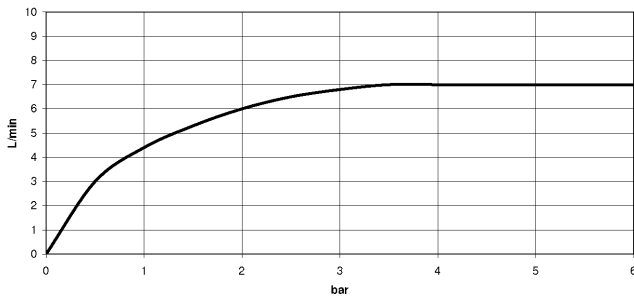

33 826 809

- 241mm projection
- pivotable spout 360°
- air-enriched flow
- max. flow 7 l/min at 3 bar flow pressure
- lead-free
- This product can help a building meet the requirements of Green Building Rating Systems, e.g. LEED®, BREEAM®, DGNB

Flow rate chart

Codes & Standards

DIN 4109

ISO 3822

Scottish Water
Byelaws

UK Water Supply
Regulations

Ü-Zeichen

VAIA Single-lever mixer for rinsing/Profi spray - Brushed Durabross (23kt Gold)