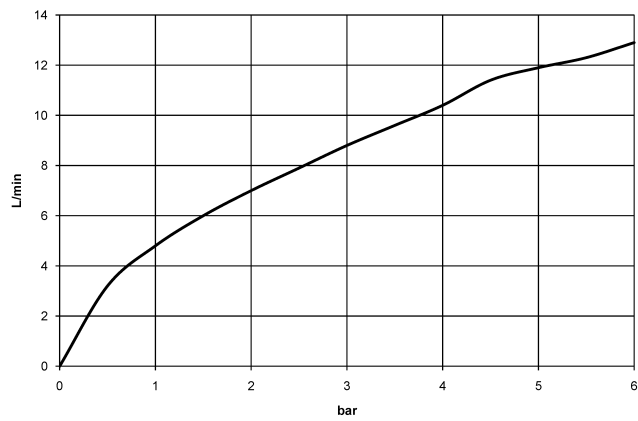

Flow rate chart

Certificates

ETA_20612.

GDV_0400282.

LGA_19871.

Belgaqua_22_277_2
7_3.