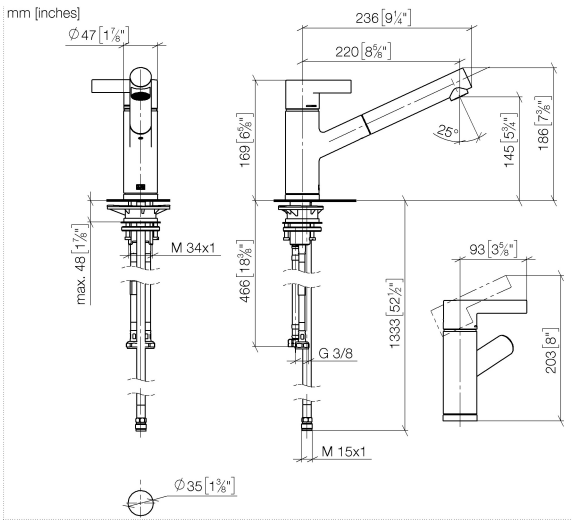

33 840 760

Flow rate chart

Certificates

ETA_20612.

GDV_0400282.

LGA_19871.

Belgaqua_22_277_2
7_3.