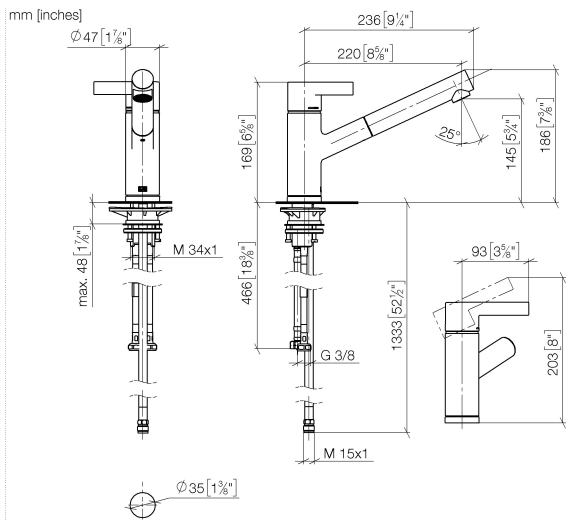

33 840 760

- 220mm projection
- pivotable spout 130°
- air-enriched flow
- height of mixer 167 mm
- height up to aerator 145 mm
- hole diameter 35 mm
- fabric braided hose 1500 mm
- max. flow 8 l/min at 3 bar flow pressure
- lead-free
- This product can help a building meet the requirements of Green Building Rating Systems, e.g. LEED®, BREEAM®, DGNB

33 840 760

Flow rate chart

Certificates

GDV_0400282. LGA_19871. Belgaqua_22_277_2
7_3.

33 840 760

Parts for other finishes can be found here: [Chrome](#)

ENO Single-lever mixer Pull-out - Brushed Champagne (22kt Gold)

ENO

33 840 760

Spare parts list

No.	Item Number	Name	Quantity used	Delivery time
1	09 20 76 001-46	handle	1	30
2	90 31 20 109 00 90	plug	1	2
3	90 31 11 030 00 90	pin	1	2
4	09 28 30 012-46	cover	1	30
5	09 14 10 102 90	seal	1	2
6	09 24 04 270 90	nut	1	2
7	09 14 10 031 90	seal	1	2
8	90 28 10 148 00 90	accessories	1	2
9	90 15 05 064 00 90	cartridge	1	2
10	09 19 76 001-46	sleeve	1	30
11	09 18 40 099 90	sleeve	1	2
12	90 30 02 062 00-46	hose	1	-
Spare part can no longer be ordered, please order the replacement item				
13	09 23 01 039 90	sieve	1	2
14	04 12 11 106 00-46	shower	1	30
15	09 14 10 001 90	seal	1	2
16	09 30 30 113 20 90	screw	1	2
17	09 14 15 029 90	ring	2	2
18	09 28 10 144 90	ring	1	2
19	09 14 10 034 90	seal	1	2
20	09 27 76 001-46	rosette	1	30
21	04 30 04 100 00 90	hose	2	2
22	04 23 10 044 02 90	fixing set	1	2
23	09 18 40 090 90	sleeve	1	2
24	04 30 04 029 00 90	hose	1	2
25	04 21 50 005 00 90	accessories	1	2
26	09 23 01 131 90	back-flow preventer	1	2
27	90 14 20 019 00 90	seal	1	2
28	90 30 09 031 00 90	key	1	2