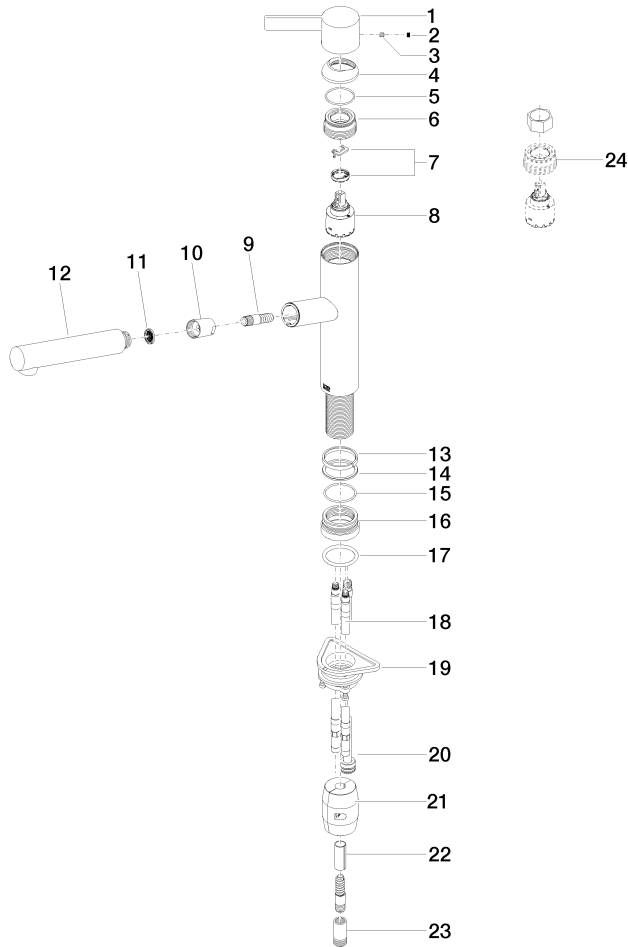

33 845 760

- 220mm projection
- pivotable spout 130°
- air-enriched flow
- height of mixer 288 mm
- height up to aerator 187 mm
- hole diameter 35 mm
- 1600mm metal shower hose
- max. flow 10 l/min at 3 bar flow pressure
- lead-free
- This product can help a building meet the requirements of Green Building Rating Systems, e.g. LEED®, BREEAM®, DGNB

Intrinsic protection against back flow.

	Brushed Platinum	33 845 760-06
	Chrome	33 845 760-00
	Platinum	33 845 760-08
	Dark Chrome	33 845 760-19
	Brushed Durabronze (23kt Gold)	33 845 760-28
	Brushed Champagne (22kt Gold)	33 845 760-46
	Champagne (22kt Gold)	33 845 760-47
	Brushed Chrome	33 845 760-93
	Brushed Dark Platinum	33 845 760-99

Recommended miscellaneous

Strainer waste with control handle - Brushed Platinum 10 712 970-06

Recommended miscellaneous

Dispenser without rosette - Brushed Platinum 82 424 970-06

33 845 760

Flow rate chart

Certificates

LGA_28655. Belgaqua_21-027- GDV_0400282.
27_3.

33 845 760

Parts for other finishes can be found here: [Chrome](#)

33 845 760

Spare parts list

No.	Item Number	Name	Quantity used	Delivery time
1	09 20 76 001-06	handle	1	10
2	90 31 20 109 00 90	plug	1	2
3	90 31 11 030 00 90	pin	1	2
4	09 28 30 012-06	cover	1	10
5	09 14 10 102 90	seal	1	2
6	09 24 04 270 90	nut	1	2
7	90 28 10 148 00 90	accessories	1	2
8	90 15 05 064 00 90	cartridge	1	2
9	04 30 02 121 00-85	hose	1	30
10	90 24 03 255 00-06	sleeve	1	10
11	09 23 01 039 90	sieve	1	2
12	04 12 11 106 00-06	shower	1	10
13	09 14 15 029 90	ring	1	2
14	09 28 10 144 90	ring	1	2
15	09 14 10 034 90	seal	1	2
16	09 27 76 001-06	rosette	1	10
17	09 14 10 036 90	seal	1	2
18	04 30 04 098 00 90	hose	2	60
19	04 30 11 040 00 90	fixing set	1	2
20	04 28 20 067 00 90	pipe	1	2
21	04 21 50 010 00 90	accessories	1	2
22	09 30 03 038 90	hose	1	2
23	90 24 03 253 00 90	adaptor	1	2
24	90 30 09 031 00 90	key	1	2